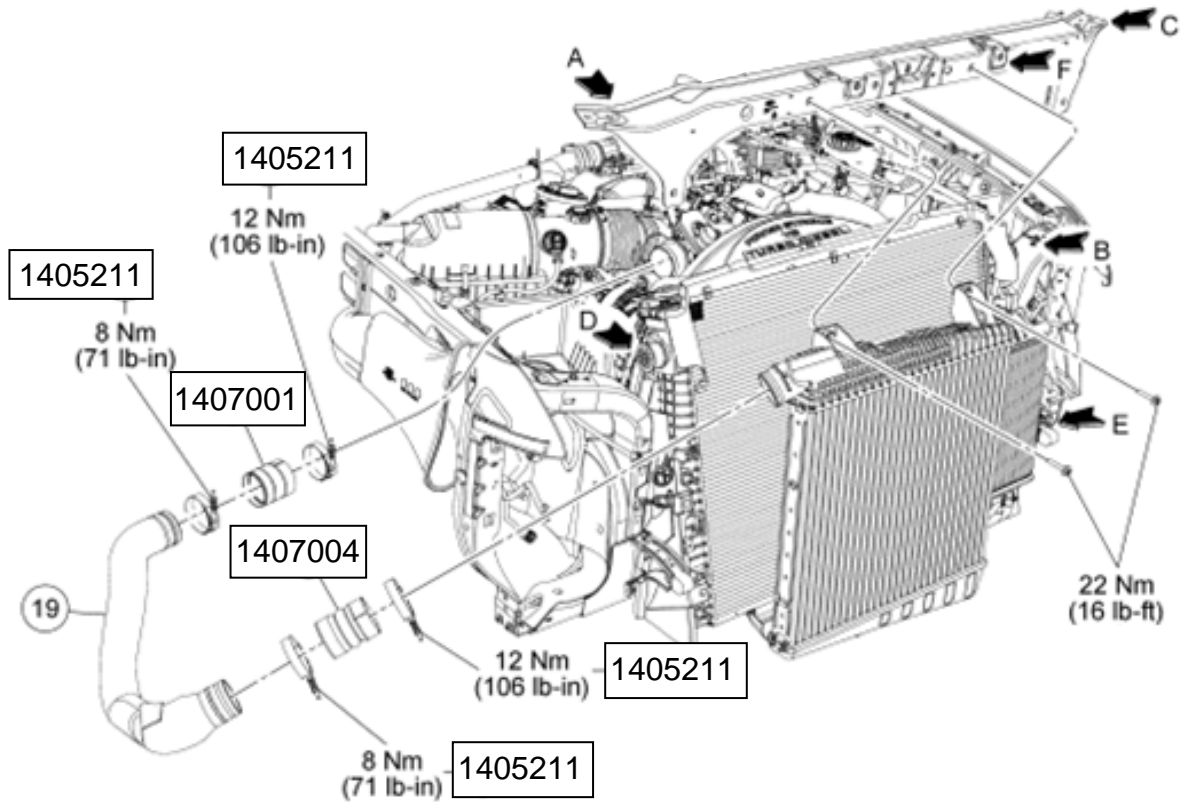

If you have any technical difficulties, concerns, comments, or complaints, please phone our Technical Support hotline at (800) 887-5030 between 8:30am-5:00pm PST (Pacific Standard Time) Monday to Friday, or post a message on the BD Discussion Forums located at:

<http://forum.bd-power.com/>

WELCOME TO OUR CLUB!

BD DISCUSSION FORUMS

Visit our Internet forums at <http://www.dieselpower.com> and share your comments or technical support questions with some of the industry's leading experts in the diesel field.

BD Engine Brake Inc.

Plant Address: 33541 MacLure Rd. Abbotsford, BC, Canada V2S 7W2

U.S. Shipping Address: 88-446 Harrison St, Sumas, WA 98295 U.S. Mailing Address: P.O. Box 231, Sumas, WA 98295

Phone: 604-853-6096 | Fax: 604-853-8749 | Internet: www.bd-power.com