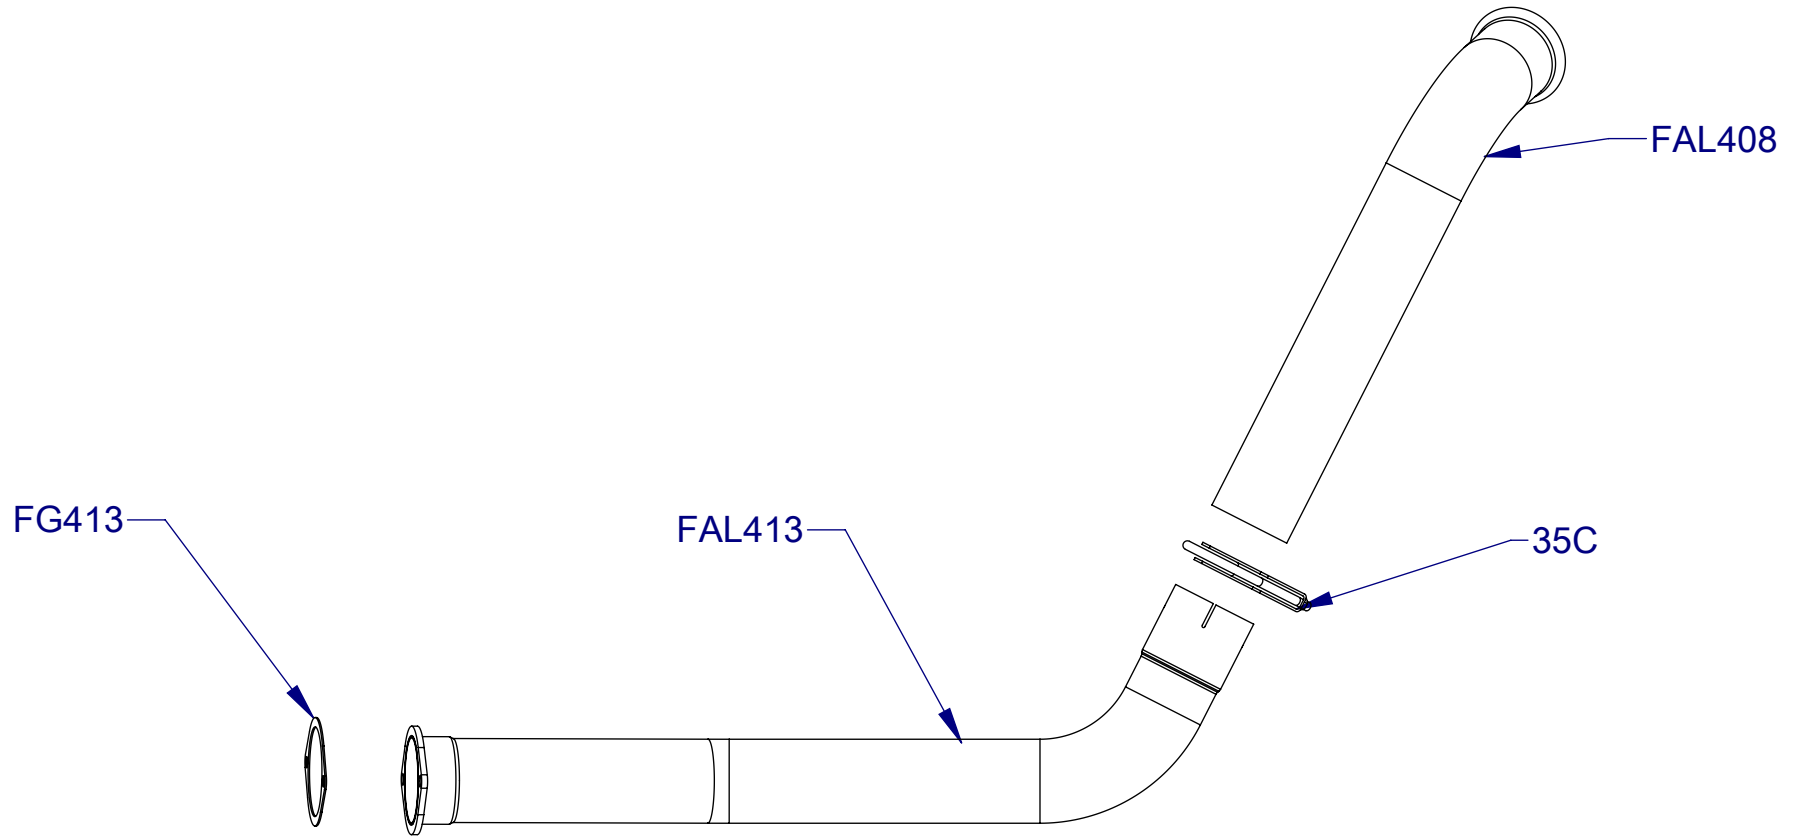

# DA6206

## 6.0L FORD DOWN PIPE

SHIPPING INFORMATION	
WEIGHT (LBS)	17
LENGTH	35
WIDTH	6
HEIGHT	11

ITEM NO.	PART NUMBER	DESCRIPTION	QTY.
1	FAL408	FORD 6.0L DOWNPIPE	1
2	FAL413	PIPE ASSEMBLY, 3.5" MID	1
3	35C	3 1/2" CLAMP	1
4	FG413	GASKET 3.740" ID	1