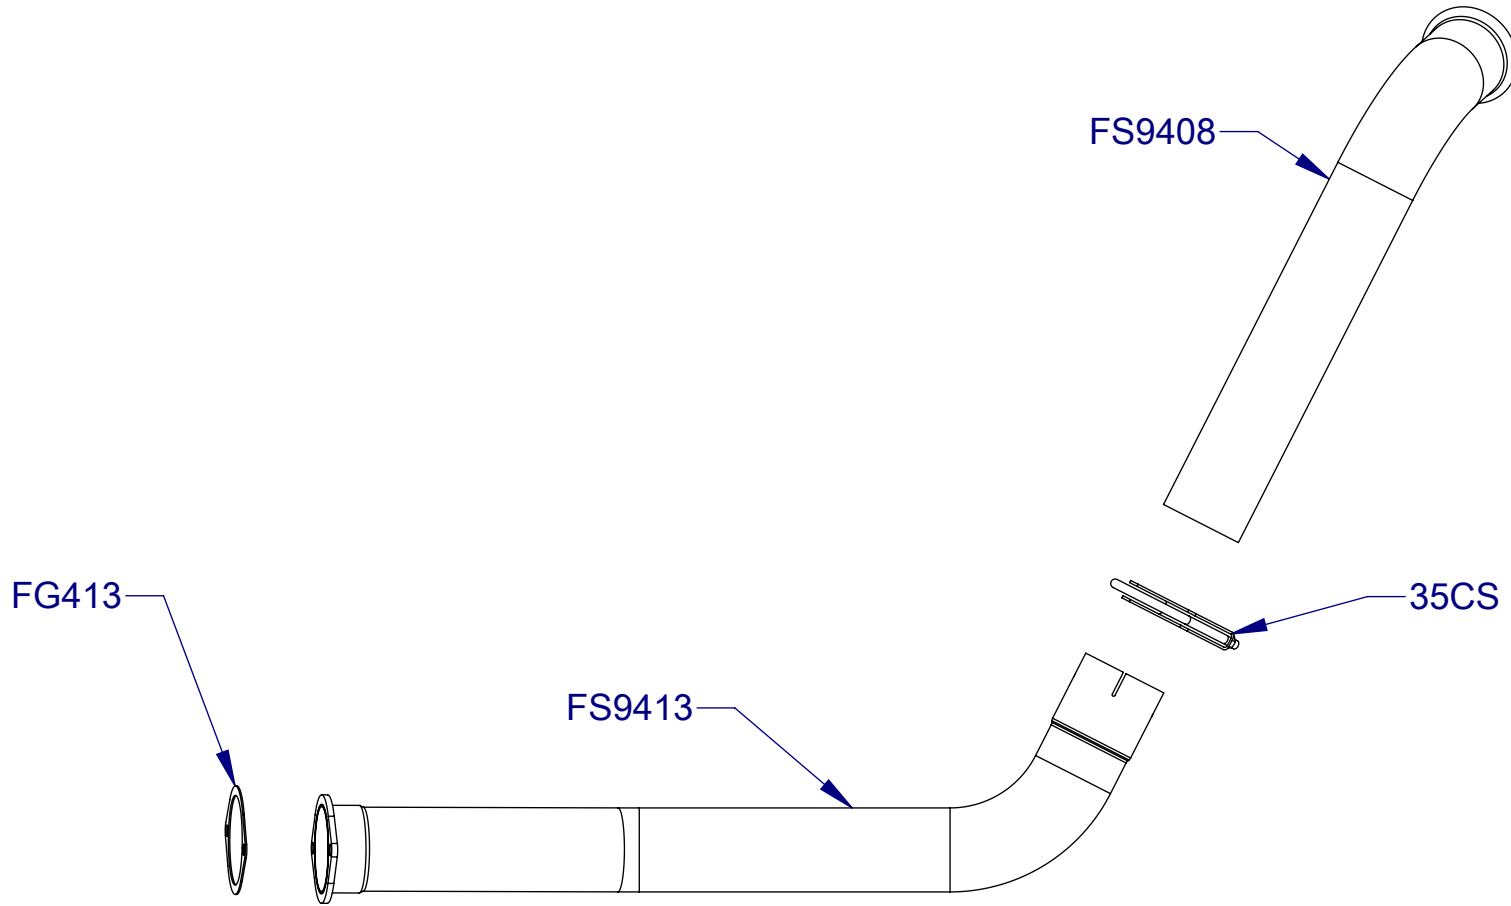

DS6206

6.0L FORD DOWN PIPE

ITEM NO.	PART NUMBER	DESCRIPTION	QTY.
1	FS9408	FORD 6.0L DOWNPIPE	1
2	FS9413	PIPE ASSEMBLY, 3.5" MID	1
3	35CS	3 1/2" CLAMP ZINC COATED	1
4	FG413	GASKET 3.740" ID	1

SHIPPING INFORMATION	
WEIGHT (LBS)	17
LENGTH	35
WIDTH	6
HEIGHT	11