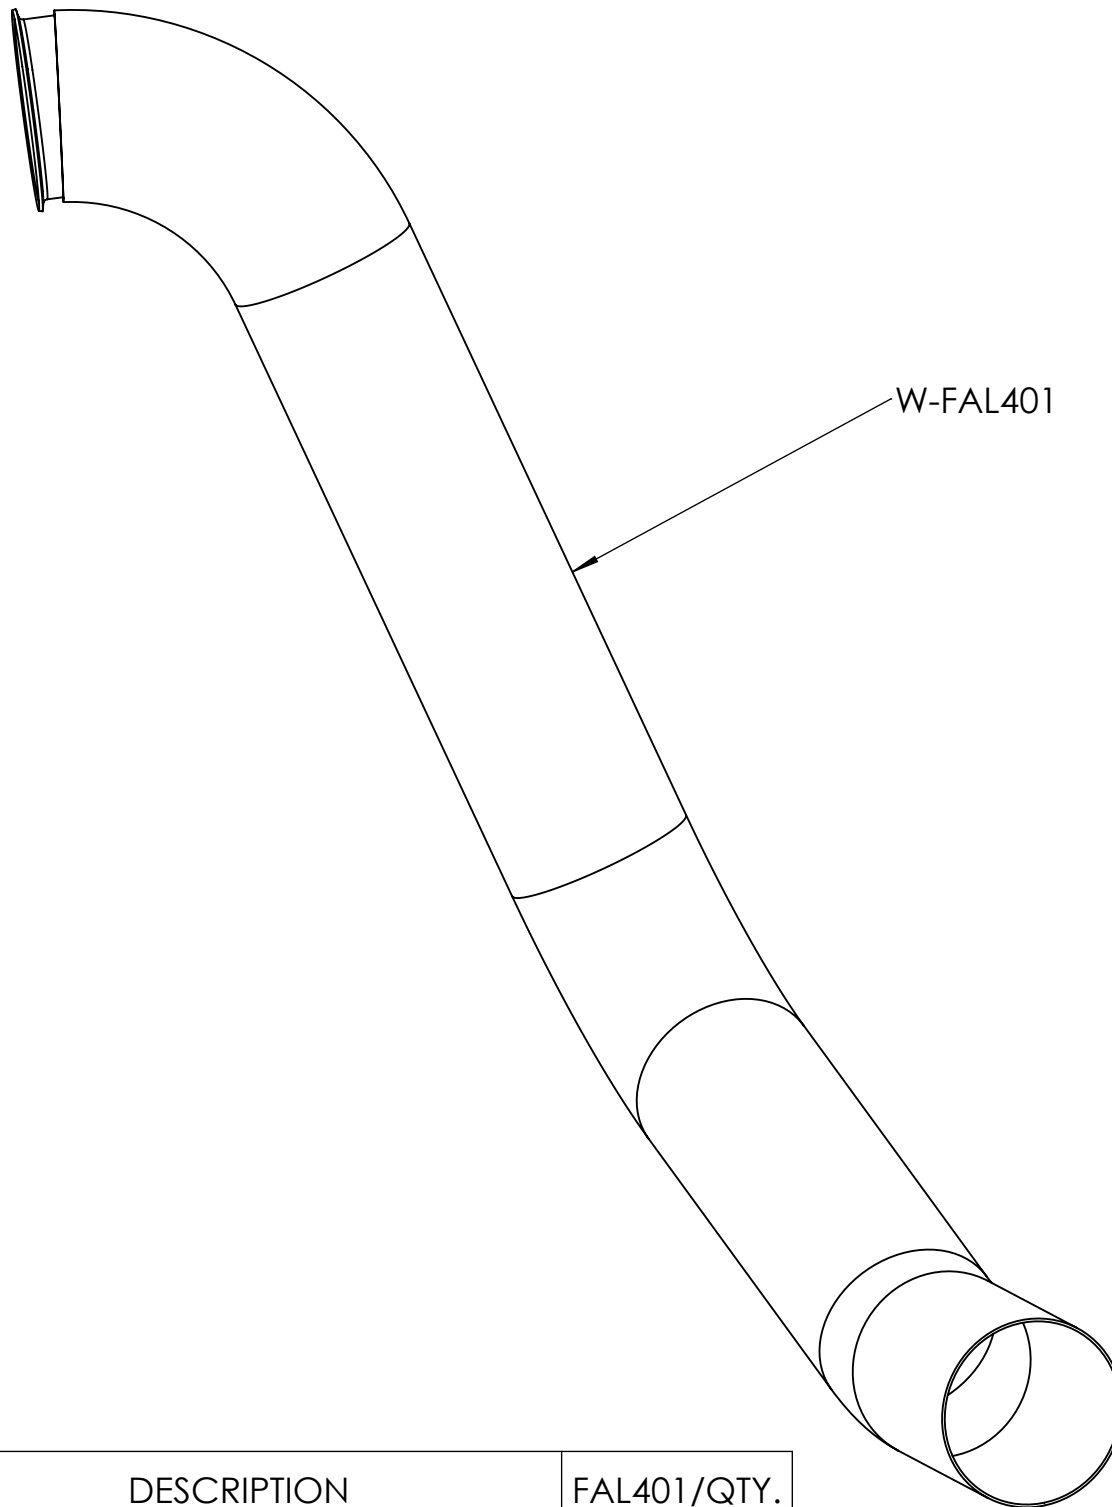

FAL401

PIPE ASSEMBLY, 4", DOWN

SHIPPING INFO	
WEIGHT [lbs]	12
HEIGHT [in]	6.5
LENGTH [in]	42
WIDTH [in]	16

ITEM NO.	PART NUMBER	DESCRIPTION	FAL401/QTY.
1	W-FAL401	PIPE ASSEMBLY, 4", DOWN	1

October 7, 2016
REV:C