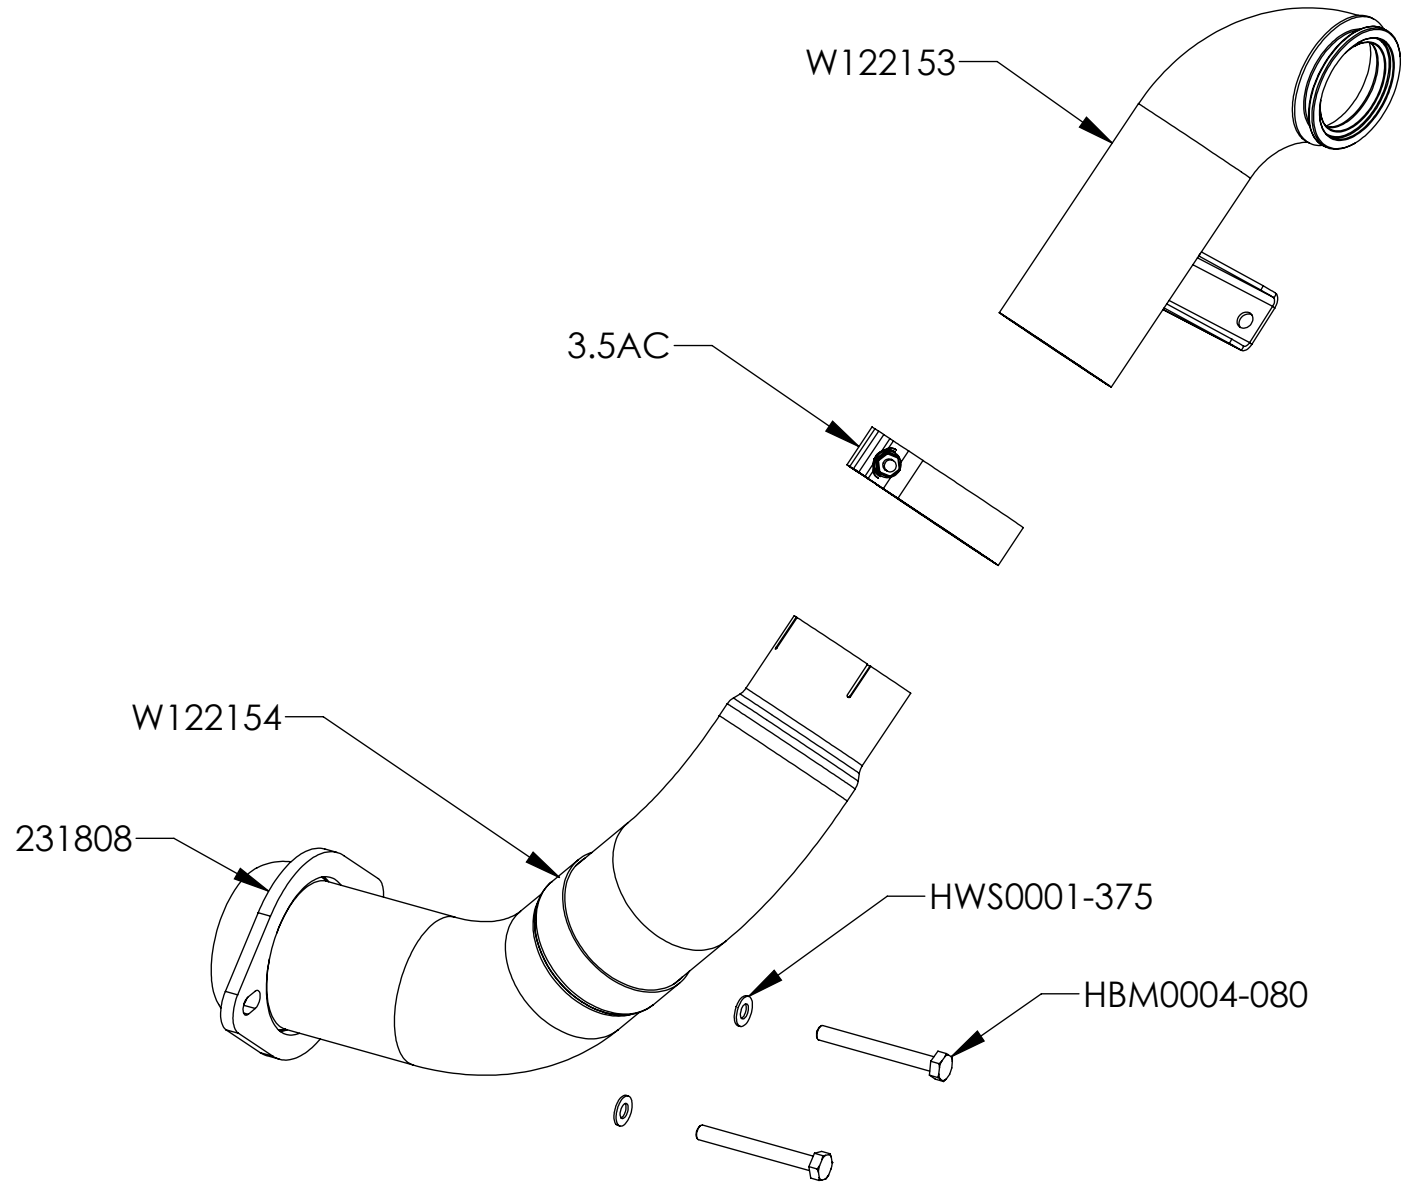

# FAL459

ITEM NO.	PART NUMBER	DESCRIPTION	FAL459/QTY.
1	W122153	DOWNPIPE - UPPER (3")	1
2	W122154	LOWER DOWNPIPE ASSEMBLY	1
3	231808	6.4L POWERSTROKE LOWER DOWNPIPE / RAPTOR FLANGE	1
4	3.5AC	CLAMP, 3.5" BAND, ALUMINIZED STEEL	1
5	HWS0001-375	WASHER, FLAT, 3/8" - ZINC COATED	2
6	HBM0004-080	BOLT, HEX, M10X80MM-GRADE 8.8, ZINC COATED	2