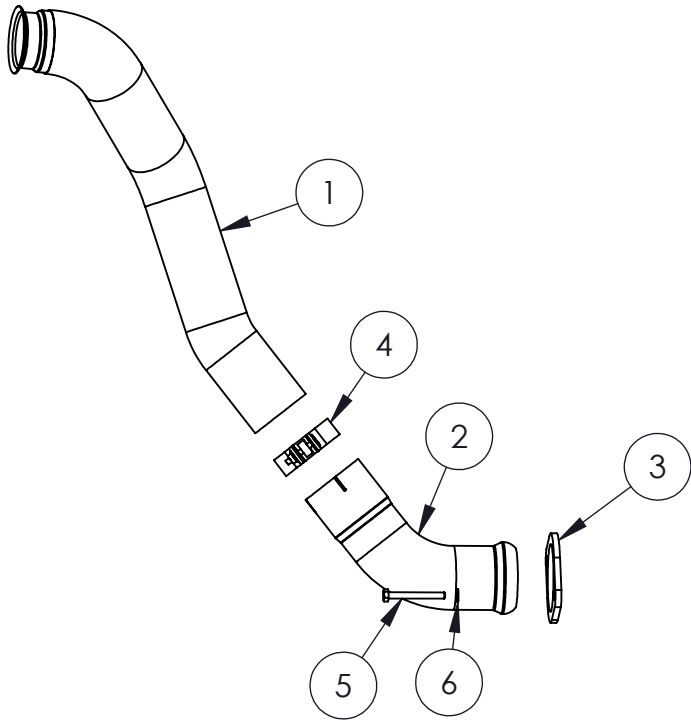

FAL-CA455

08-10 6.4L POWERSTROKE DOWNPIPE KIT

CARB EO# D-763-1

ITEM NO.	PART NUMBER	DESCRIPTION	FAL-CA455/QTY.
1	W121199-01	6.4L POWERSTROKE DOWNPIPE - UPPER PIPE ASSEMBLY CARB	1
2	W121200	DOWNPIPE-LOWER PIPE (6.4L POWERSTROKE)	1
3	231808	6.4L POWERSTROKE LOWER DOWNPIPE / RAPTOR FLANGE	1
4	4.0AC	CLAMP, 4" BAND, ALUMINIZED STEEL	1
5	HBM0004-080	BOLT, HEX, M10X80MM-GRADE 8.8, ZINC COATED	2
6	HWM0002-010	WASHER, FLAT, M10, ZINC COATED	2