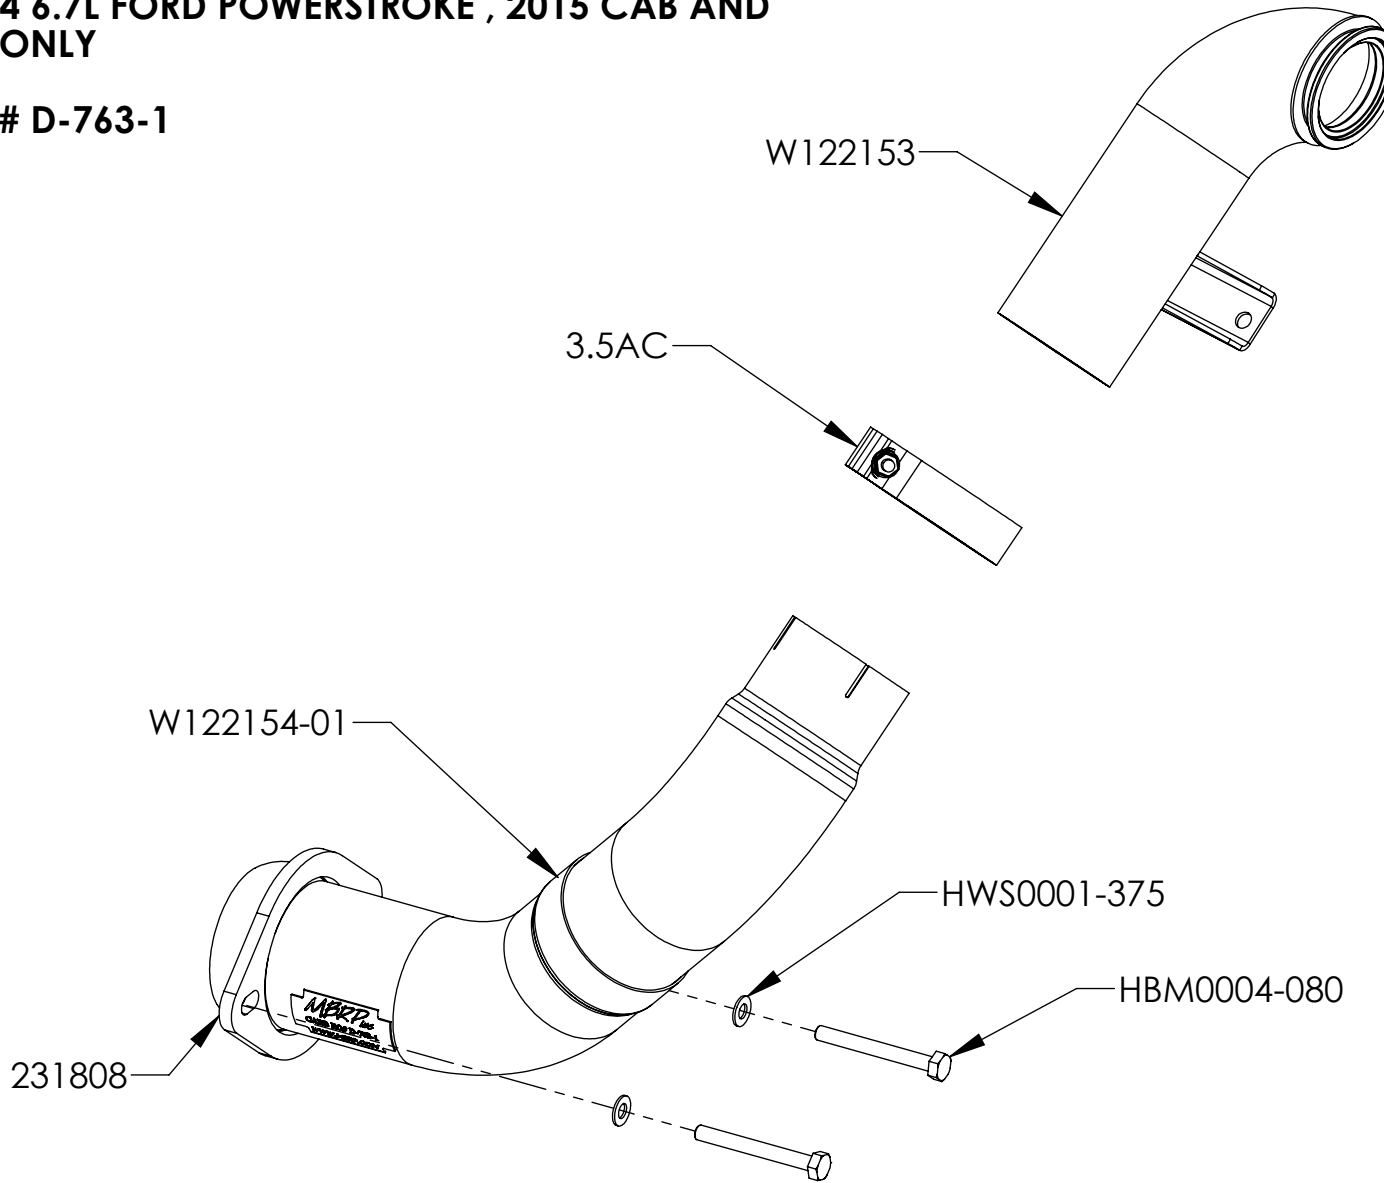

FAL-CA459

2011-2014 6.7L FORD POWERSTROKE , 2015 CAB AND CHASSIS ONLY

CARB EO# D-763-1

ITEM NO.	PART NUMBER	DESCRIPTION	FAL-CA459/QTY.
1	W122153	DOWNPIPE - UPPER (3")	1
2	W122154-01	LOWER DOWNPIPE ASSEMBLY	1
3	231808	6.4L POWERSTROKE LOWER DOWNPIPE / RAPTOR FLANGE	1
4	3.5AC	CLAMP, 3.5" BAND, ALUMINIZED STEEL	1
5	HWS0001-375	WASHER, FLAT, 3/8" - ZINC COATED	2
6	HBM0004-080	BOLT, HEX, M10X80MM-GRADE 8.8, ZINC COATED	2

12-Apr-18
REV: C

MBRP
PERFORMANCE EXHAUST