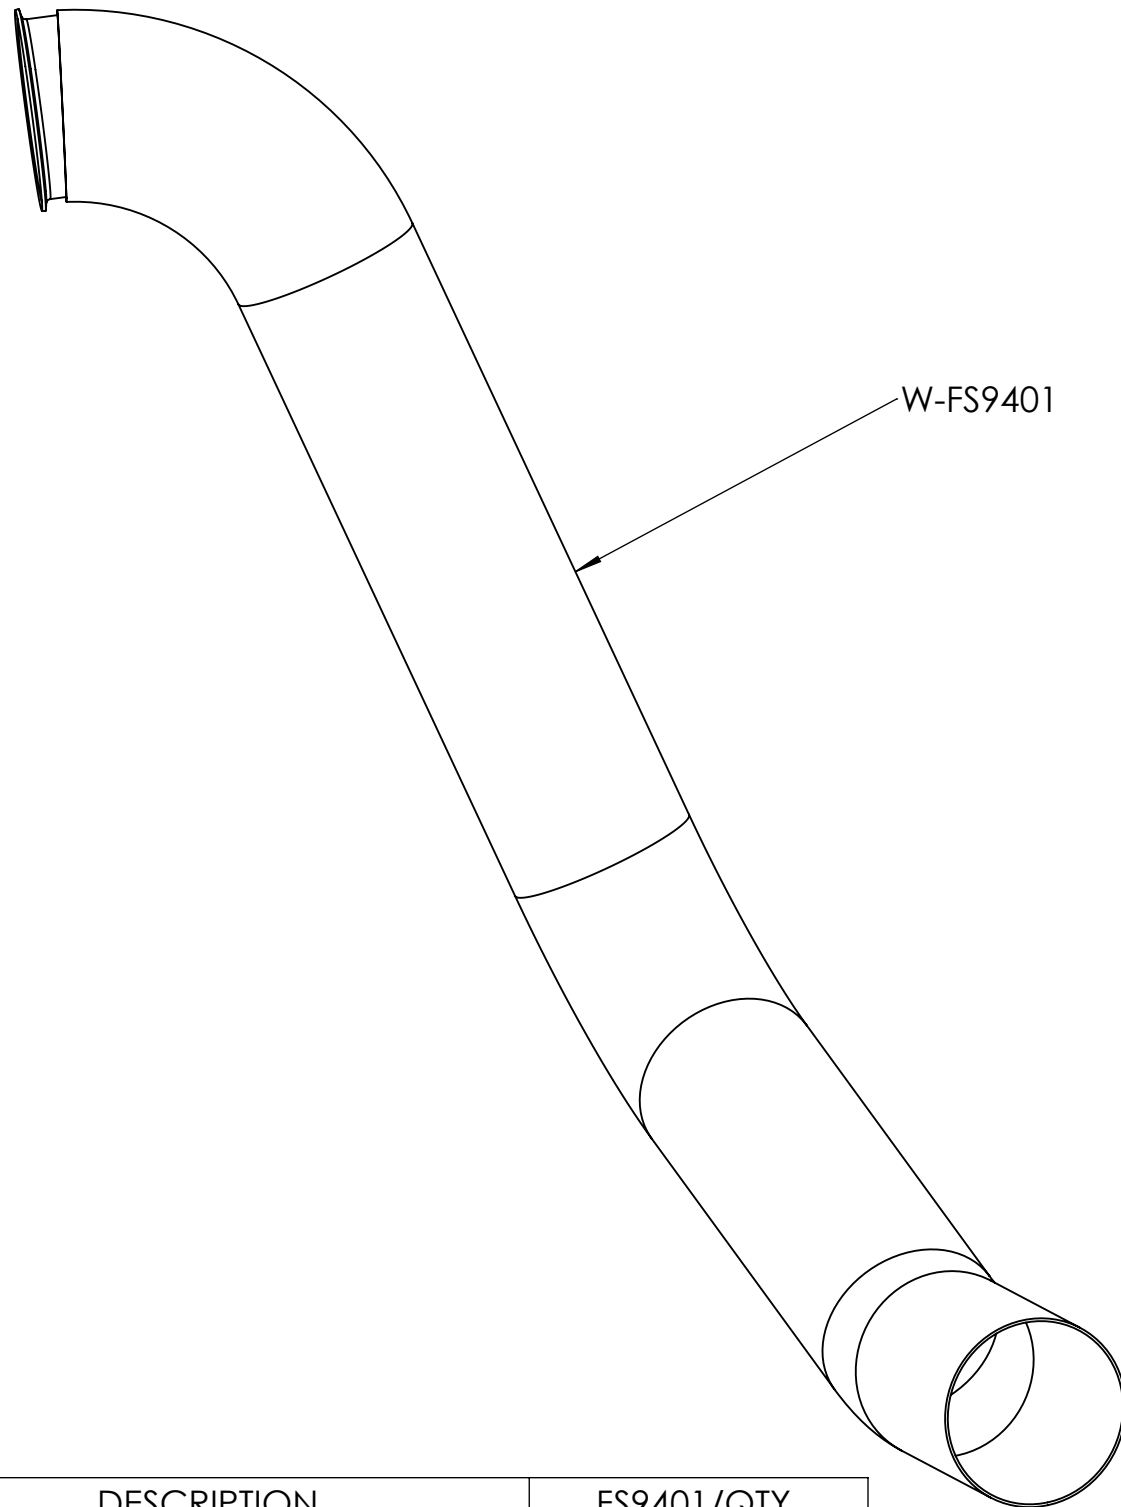

FS9401

PIPE ASSEMBLY, 4", DOWN

SHIPPING INFO	
WEIGHT [lbs]	12
HEIGHT [in]	6.5
LENGTH [in]	42
WIDTH [in]	16

ITEM NO.	PART NUMBER	DESCRIPTION	FS9401/QTY.
1	W-FS9401	PIPE ASSEMBLY, 4", DOWN	1

October 7, 2016
REV:C