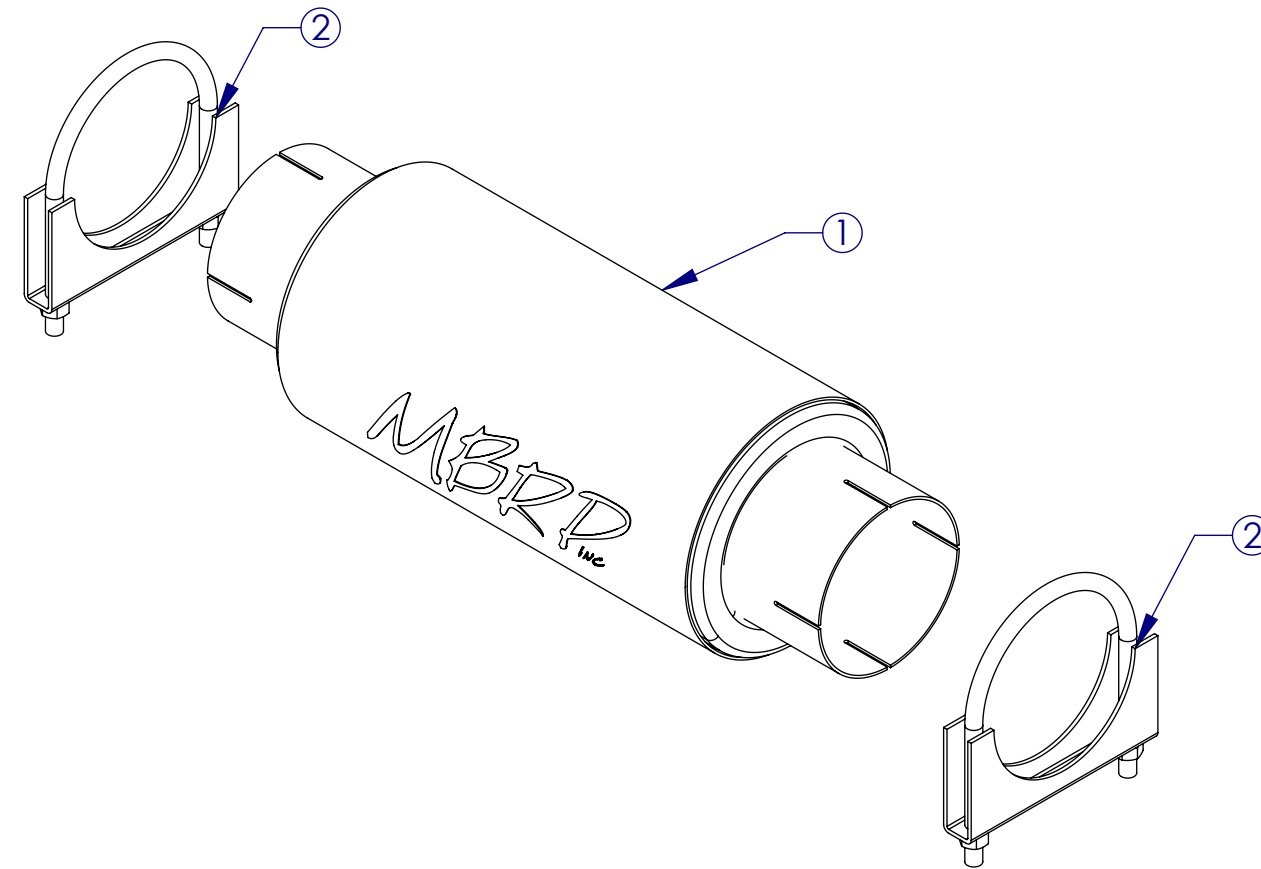

R1009

RESONATOR 4" IN/OUT 18" L, 12" X 6" DIA. BODY
16 GAUGE 304 STAINLESS STEEL

ITEM NO.	PART NUMBER	Description	R1009/QTY.
1	W112585	18" LONG SINGLE 4" RESONATOR	1
2	4CS	4" CLAMP ZINC COATED	2
3	ATV22	CARTON 7"x 7"x 18" DOUBLE WALL	1