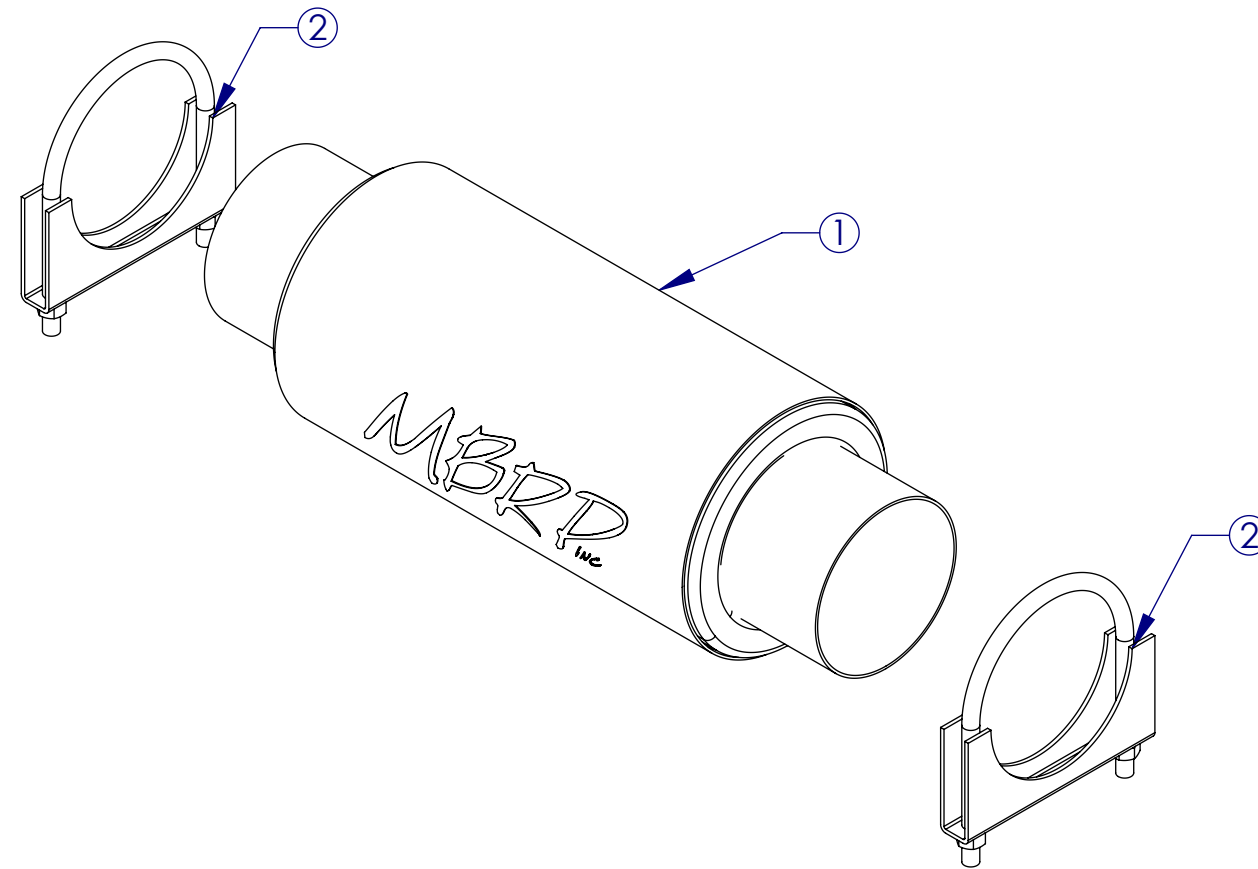

R2009

RESONATOR 4" IN/OUT 18" L, 12" X 6" DIA. BODY
ALUMINIZED STEEL 16 GAUGE

ITEM NO.	PART NUMBER	Description	R2009/QTY.
1	W122585	18" LONG SINGLE 4" RESONATOR	1
2	4C	4" CLAMP	2
3	ATV22	CARTON 7"x 7"x 18" DOUBLE WALL	1