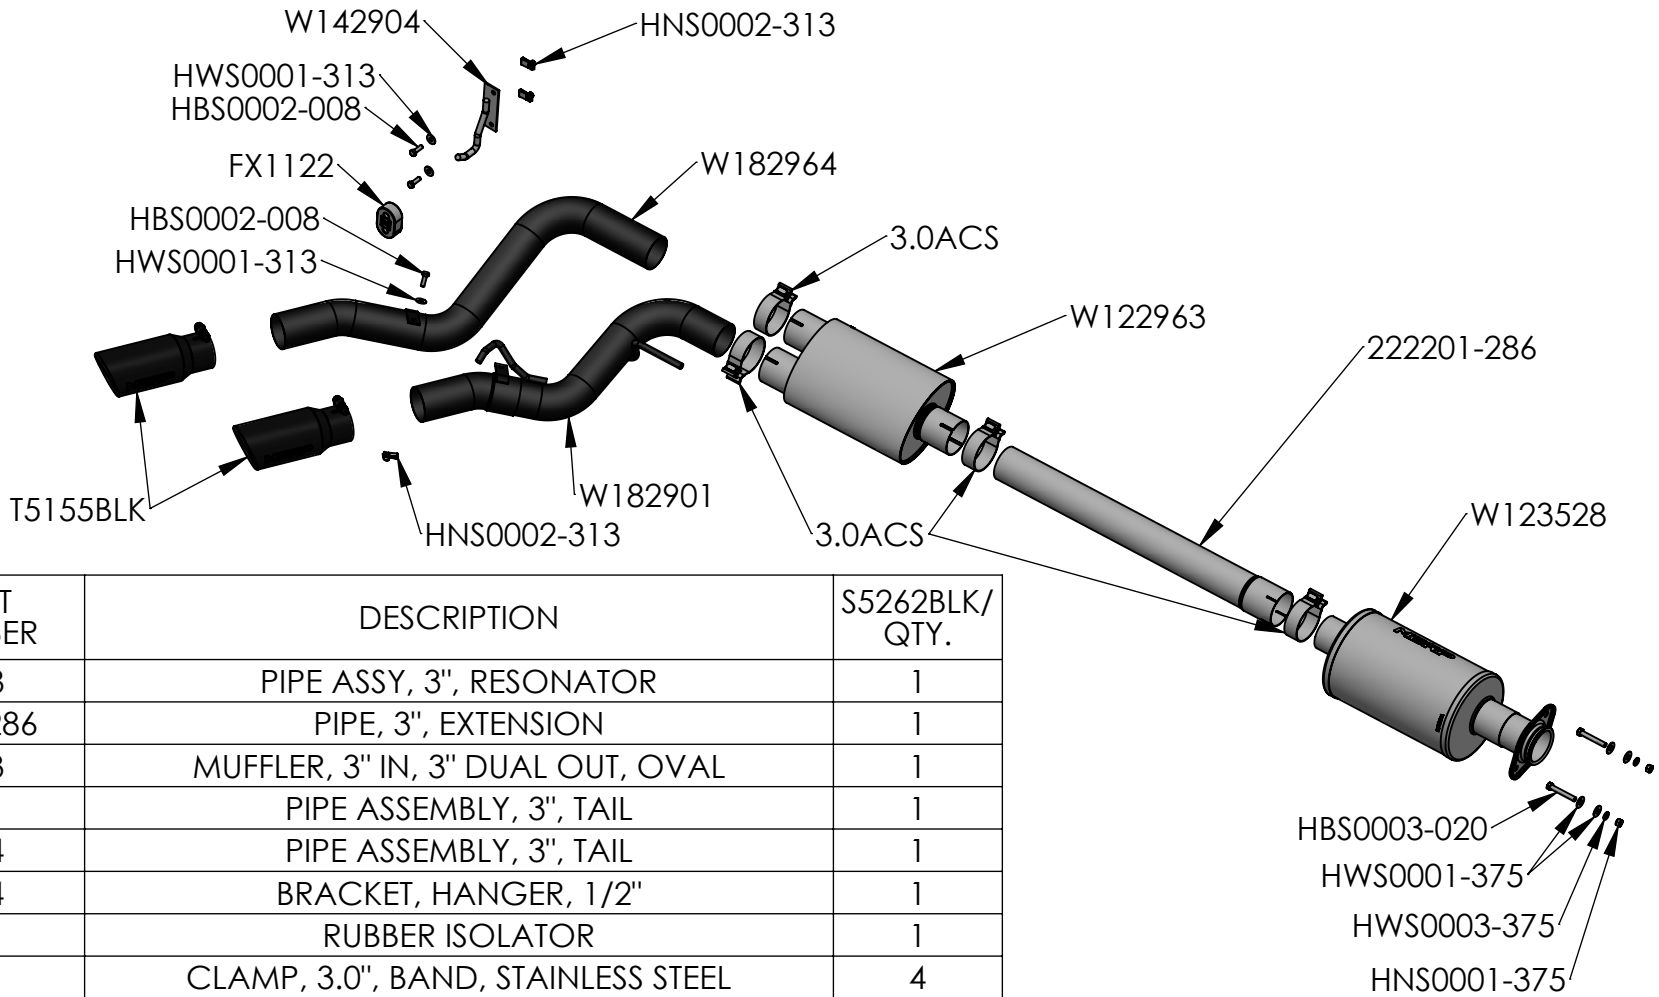

S5262BLK

**2015-2020 FORD F150, ALL,
EXCL. REG CAB SHORT BOX, EXCL. FACTORY DUAL EXHAUST,
CAT-BACK, 3.0" DUAL PRE-AXLE, PASSENGER-SIDE, STREET PROFILE**

ITEM NO.	PART NUMBER	DESCRIPTION	S5262BLK/ QTY.
1	W123528	PIPE ASSY, 3", RESONATOR	1
2	222201-286	PIPE, 3", EXTENSION	1
3	W122963	MUFFLER, 3" IN, 3" DUAL OUT, OVAL	1
4	W182901	PIPE ASSEMBLY, 3", TAIL	1
5	W182964	PIPE ASSEMBLY, 3", TAIL	1
6	W142904	BRACKET, HANGER, 1/2"	1
7	FX1122	RUBBER ISOLATOR	1
8	3.0ACS	CLAMP, 3.0", BAND, STAINLESS STEEL	4
9	HWS0001-375	WASHER, FLAT, 3/8", ZN	4
10	HBS0003-020	BOLT, HEX 3\8-16x2.5" GR5, ZN	2
11	HNS0001-375	NUT HEX 3/8" GR5 ZN	2
12	HWS0003-375	WASHER, LOCKING, 3/8, ZN	2
13	HNS0002-313	NUT, U SHAPED, PANEL, 5/16-18	3
14	HWS0001-313	WASHER, FLAT, 5/16", (7/8"OD) ZN	3
15	HBS0002-008	BOLT, HEX, 5/16-18 X 1.0", GR5, ZN	3
16	T5155BLK	TIP, 3" INLET, 4" OUTLET, ANGLED ROLLED END	2