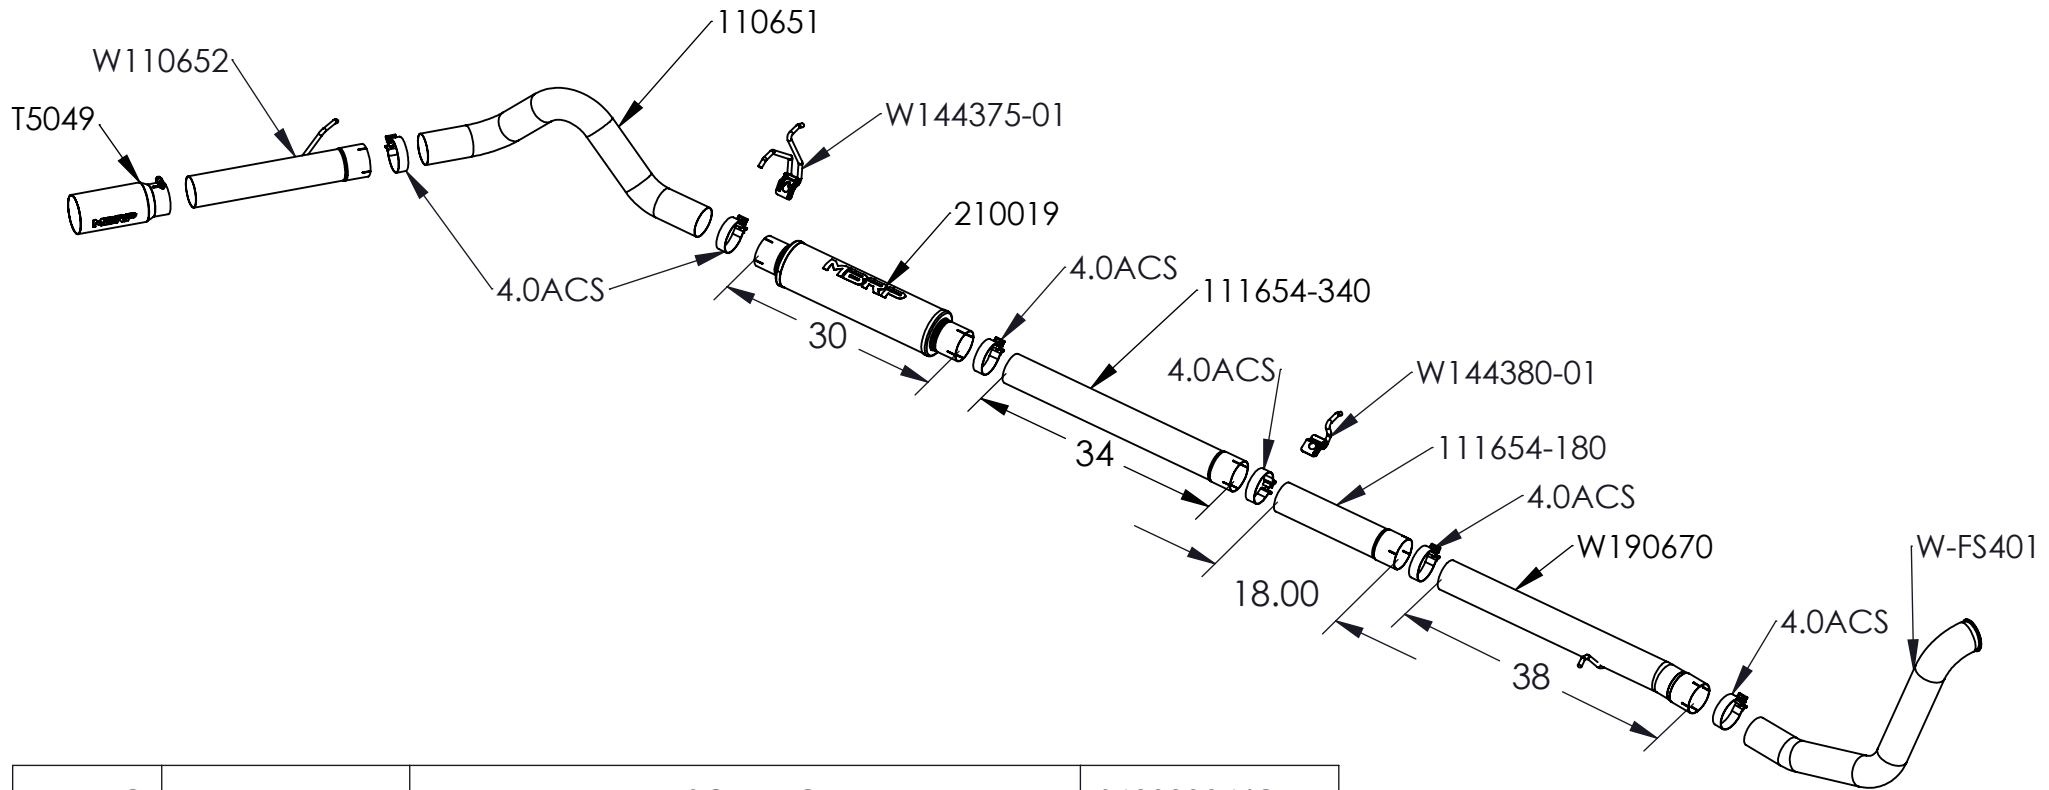

S6200304

1999-2003 FORD F250/350 , 7.3L POWERSTROKE , TURBO BACK, 4", SINGLE SIDE
 NOT FOR USE ON VEHICLES EQUIPPED WITH CATALYTIC CONVERTER

ITEM NO.	PART NUMBER	DESCRIPTION	S6200304/QTY.
1	W-FS401	PIPE ASSEMBLY, 4", DOWN	1
2	W190670	PIPE, MID 4" ASSEMBLY (2PC F402)	1
3	111654-180	PIPE, EXTENSION, 4"	1
4	111654-340	PIPE, EXTENSION, 4"	1
5	210019	MUFFLER, 4" 30" LONG SINGLE	1
6	110651	OVER AXLE PIPE (2PC F425)	1
7	W110652	PIPE, TAIL 4" ASSEMBLY (2PC F425)	1
8	4.0ACS	CLAMP, 4" BAND, STAINLESS STEEL	6
9	W144380-01	HANGER ASSY, HANG TIGHT™, 1/2"	1
10	W144375-01	HANGER ASSY, HANG TIGHT™, DUAL 1/2"	1
11	T5049	DOUBLE WALL TIP, 4" ID, 5" OD, 12" LENGTH	1