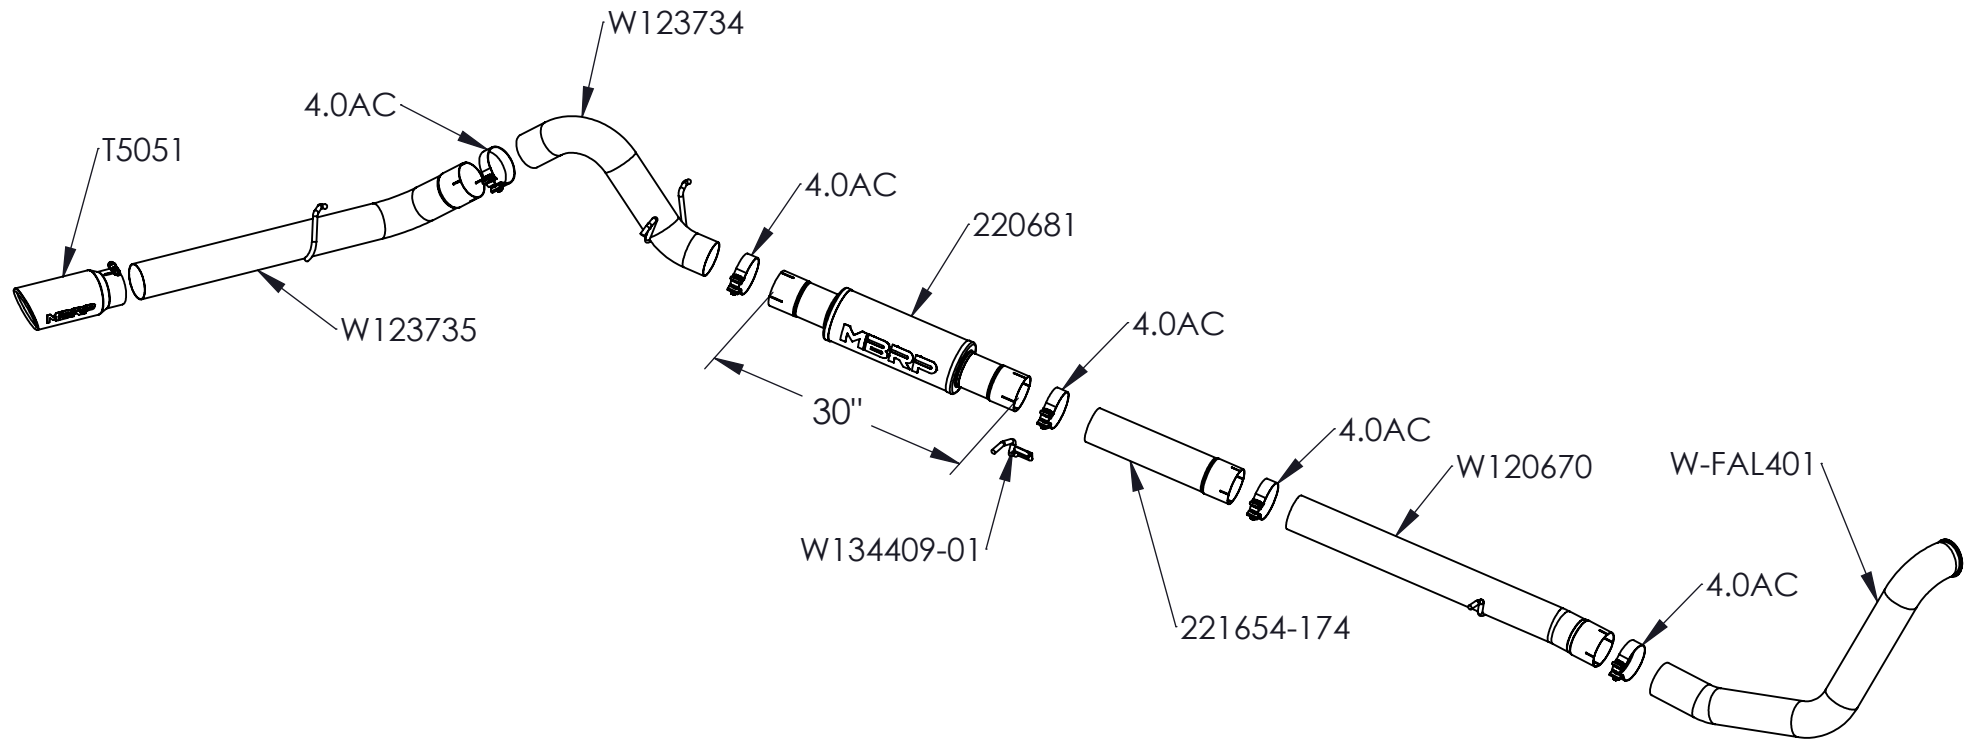

# S6204AL

99-03 FORD EXCURSION 7.3L POWER STROKE, TURBO BACK, 4" SINGLE SIDE  
 NOT FOR USE ON VEHICLES EQUIPPED WITH CATALYTIC CONVERTER

ITEM NO.	PART NUMBER	DESCRIPTION	S6204AL/ QTY.
1	W-FAL401	PIPE ASSEMBLY, 4", DOWN	1
2	W120670	PIPE, MID 4" ASSEMBLY (2PC F402)	1
3	221654-174	PIPE, EXTENSION, 4"	1
4	220681	30" LONG SINGLE 4" MUFFLER	1
5	W123734	PIPE ASSEMBLY, 4.0", OVER-AXLE (2 PCS F416)	1
6	W123735	PIPE ASSEMBLY, 4.0"	1
7	W134409-01	HANGER ASSY, HANG TIGHT™, 1/2"	1
8	4.0AC	CLAMP, 4" BAND, ALUMINIZED STEEL	5
9	T5051	TIP, 4" IN, 5" OD SINGLE WALL TIP ROLLED LIP	1