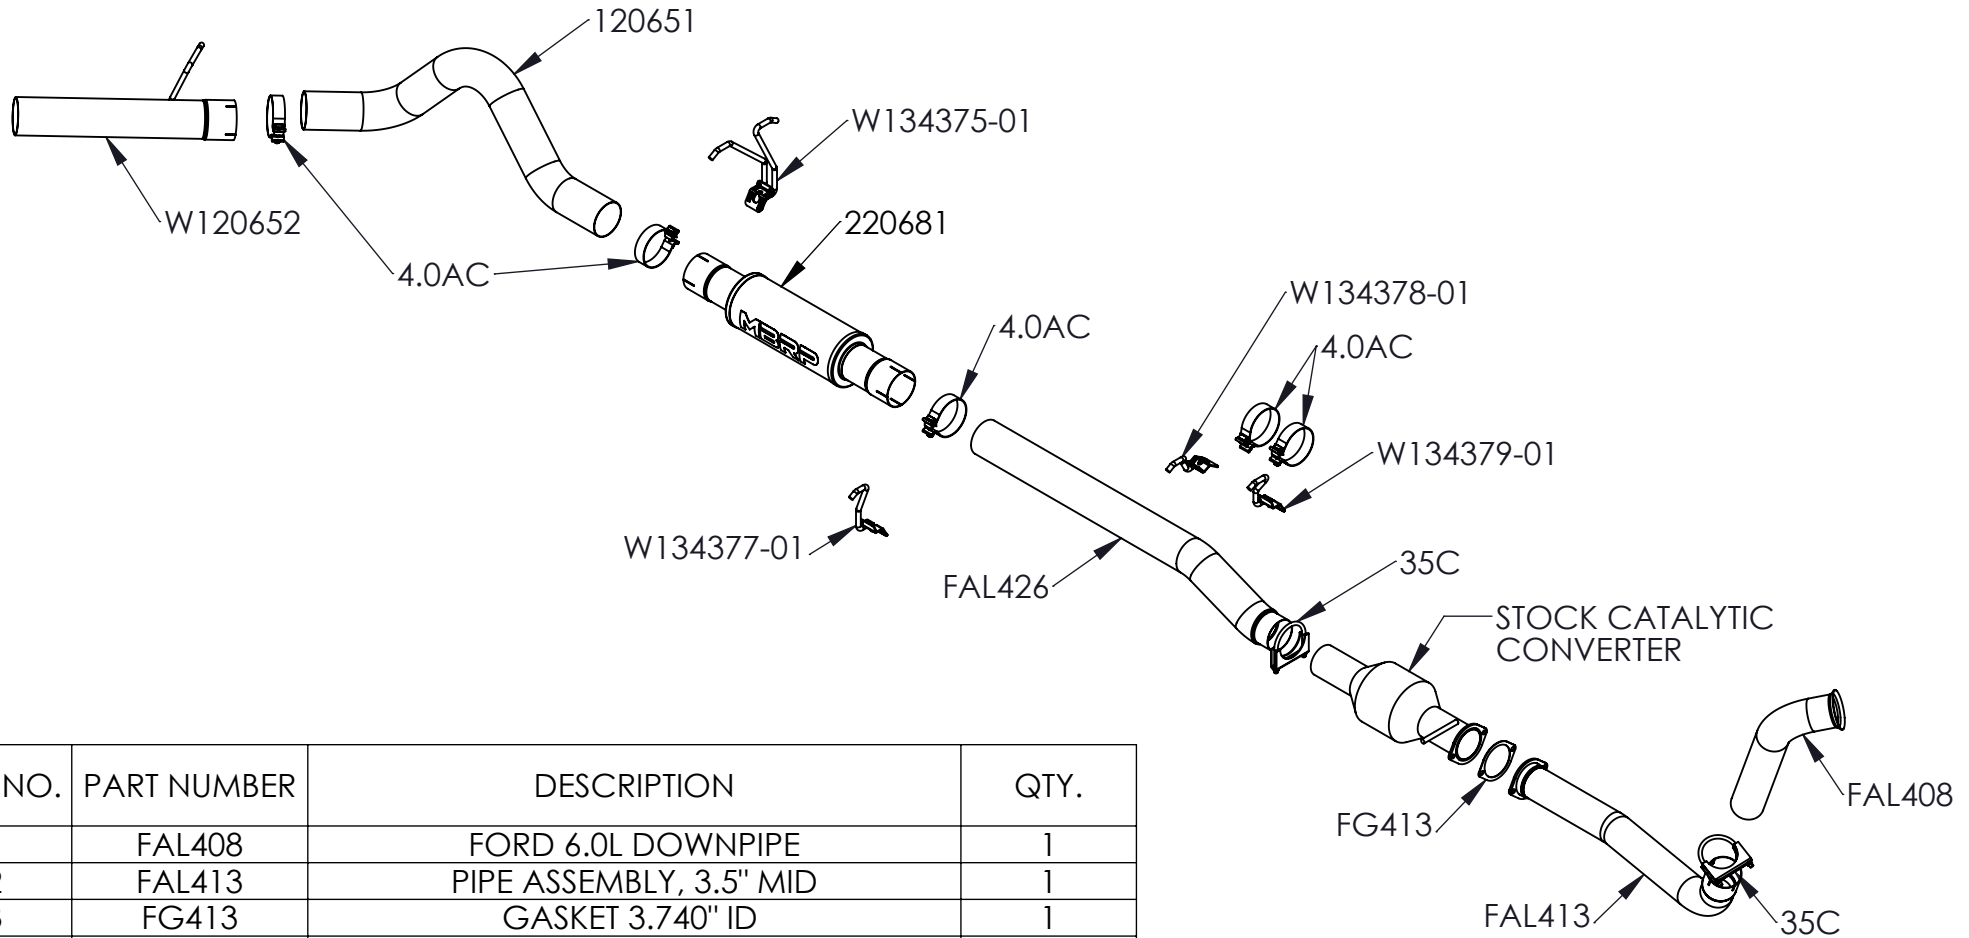

# S6206P

2003-2007 FORD F250/350, 6.0L POWERSTROKE,  
TURBO BACK (STOCK CAT), 4" SINGLE SIDE

ITEM NO.	PART NUMBER	DESCRIPTION	QTY.
1	FAL408	FORD 6.0L DOWNPIPE	1
2	FAL413	PIPE ASSEMBLY, 3.5" MID	1
3	FG413	GASKET 3.740" ID	1
4	FAL426	FORD EXTENSION PIPE	1
5	220681	30" LONG SINGLE 4" MUFFLER	1
6	120651	OVER AXLE PIPE (2PC F425)	1
7	W120652	PIPE, TAIL 4" ASSEMBLY (2PC F425)	1
8	35C	3 1/2" CLAMP	2
9	4.0AC	CLAMP, 4" BAND, ALUMINIZED STEEL	5
10	W134379-01	HANGER ASSY, HANG TIGHT™, 1/2"	1
11	W134378-01	HANGER ASSY, HANG TIGHT™, 1/2"	1
12	W134377-01	HANGER ASSY, HANG TIGHT™, 1/2"	1
13	W134375-01	HANGER ASSY, HANG TIGHT™, DUAL 1/2"	1

November 25, 2020  
REV:H

**MBRP**