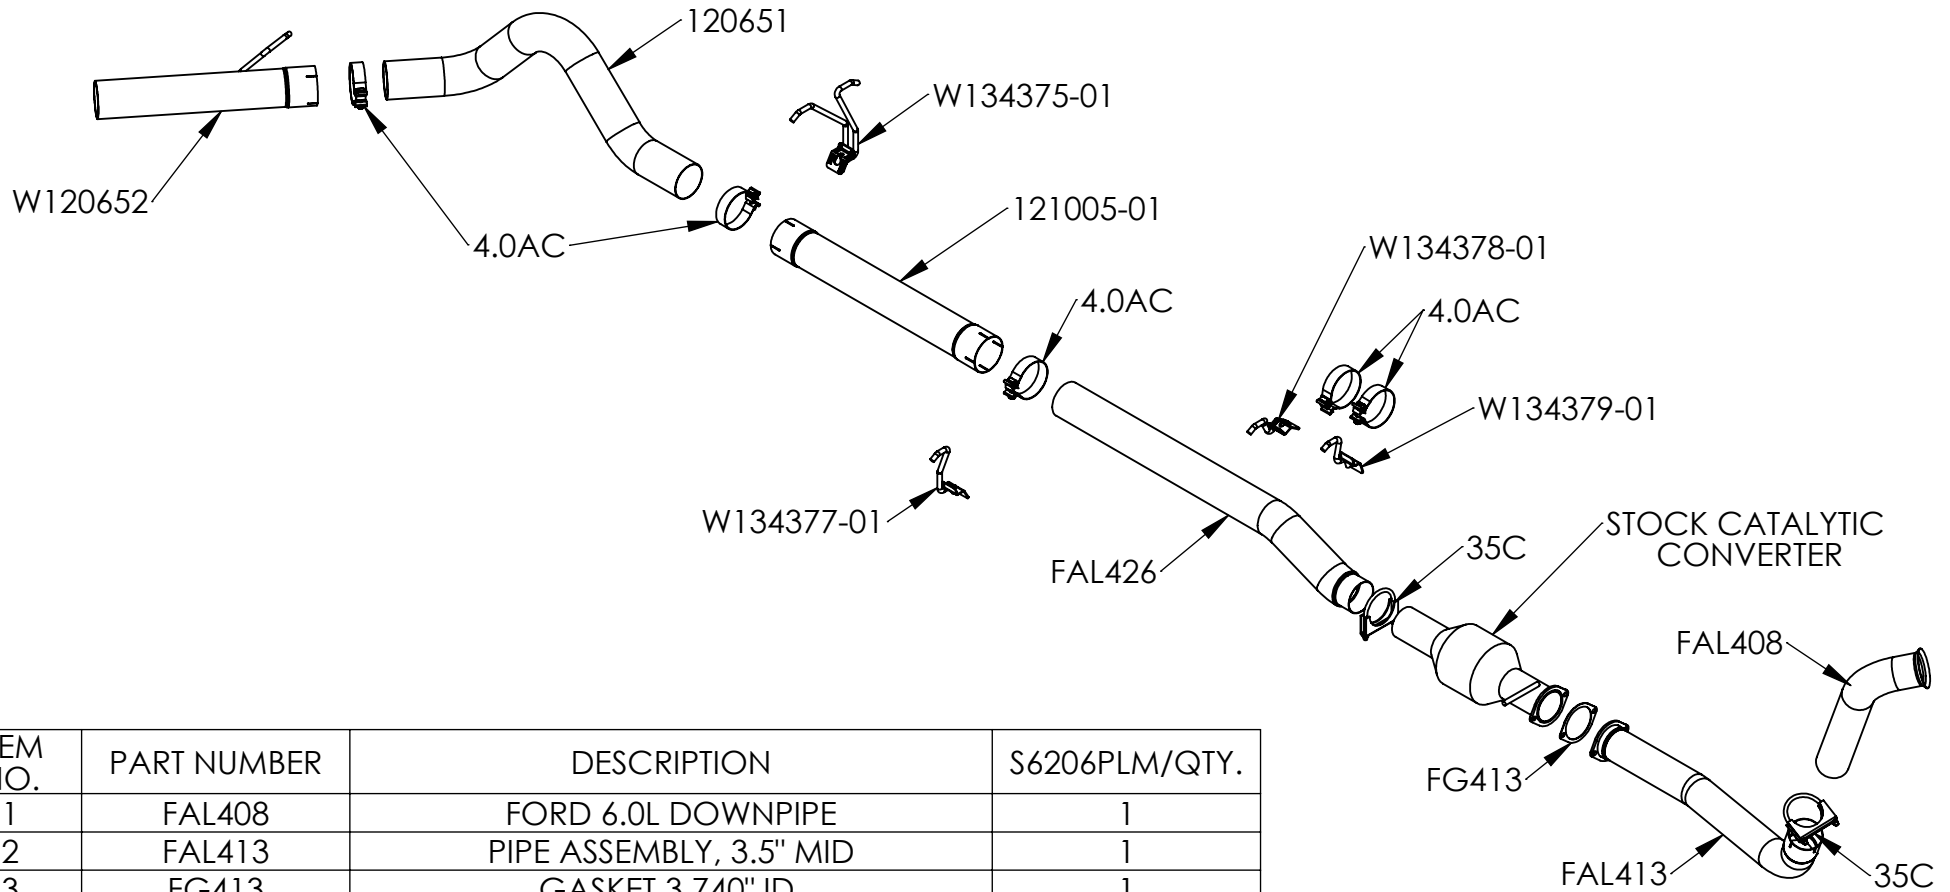

S6206PLM

2003-2007 FORD F250/350, 6.0L POWERSTROKE,
TURBO BACK (STOCK CAT), 4" SINGLE SIDE

ITEM NO.	PART NUMBER	DESCRIPTION	S6206PLM/QTY.
1	FAL408	FORD 6.0L DOWNPIPE	1
2	FAL413	PIPE ASSEMBLY, 3.5" MID	1
3	FG413	GASKET 3.740" ID	1
4	FAL426	FORD EXTENSION PIPE	1
5	121005-01	MUFFLER DELETE 30"	1
6	120651	OVER AXLE PIPE (2PC F425)	1
7	W120652	PIPE, TAIL 4" ASSEMBLY (2PC F425)	1
8	35C	3 1/2" CLAMP	2
9	4.0AC	CLAMP, 4" BAND, ALUMINIZED STEEL	5
10	W134379-01	HANGER ASSY, HANG TIGHT™, 1/2"	1
11	W134378-01	HANGER ASSY, HANG TIGHT™, 1/2"	1
12	W134377-01	HANGER ASSY, HANG TIGHT™, 1/2"	1
13	W134375-01	HANGER ASSY, HANG TIGHT™, DUAL 1/2"	1