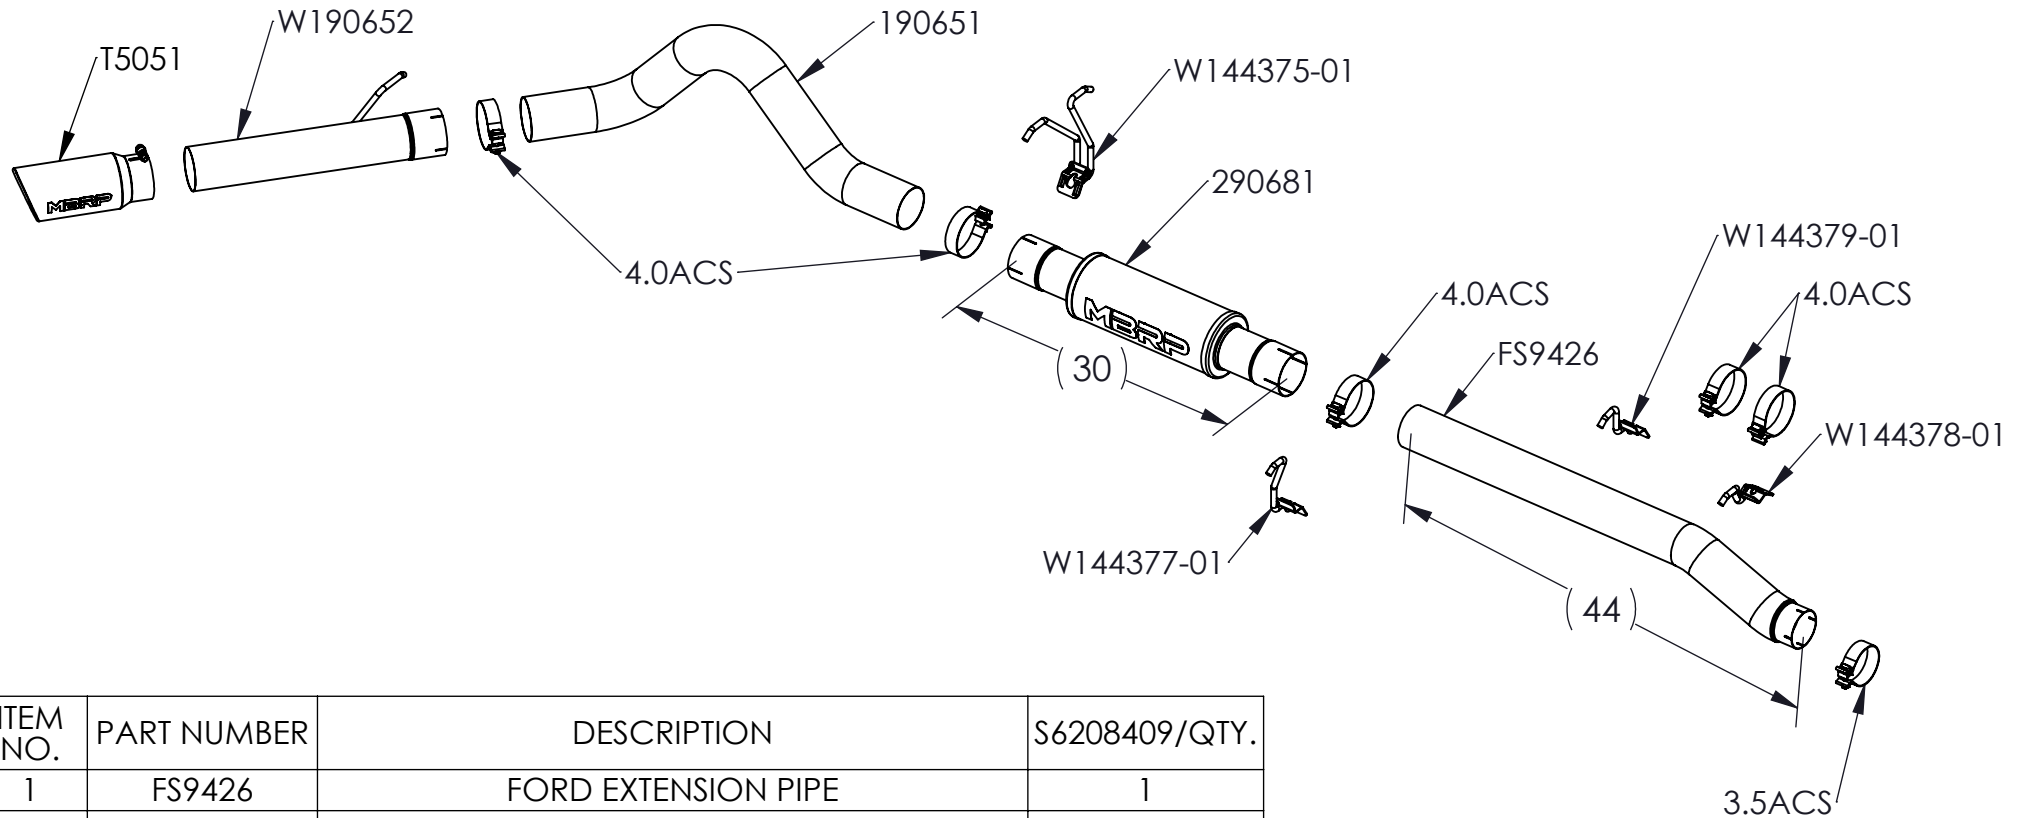

S6208409

2003-2007 FORD F250/350, 6.0L POWERSTROKE,
EXTENDED CAB / CREW CAB, CAT BACK, 4" SINGLE SIDE

ITEM NO.	PART NUMBER	DESCRIPTION	S6208409/QTY.
1	FS9426	FORD EXTENSION PIPE	1
2	290681	MUFFLER, 30"L SINGLE 4" (REPLACES 220019)	1
3	190651	OVER AXLE PIPE (2PC F425)	1
4	W190652	PIPE, TAIL 4" ASSEMBLY (2PC F425)	1
5	4.0ACS	CLAMP, 4" BAND, STAINLESS STEEL	5
6	W144378-01	HANGER ASSY, HANG TIGHT™, 1/2"	1
7	W144379-01	HANGER ASSY, HANG TIGHT™, 1/2"	1
8	W144377-01	HANGER ASSY, HANG TIGHT™, 1/2"	1
9	W144375-01	HANGER ASSY, HANG TIGHT™, DUAL 1/2"	1
10	3.5ACS	CLAMP, 3.5" BAND, STAINLESS STEEL	1
11	T5051	TIP, 4" IN, 5" OD SINGLE WALL TIP ROLLED LIP	1