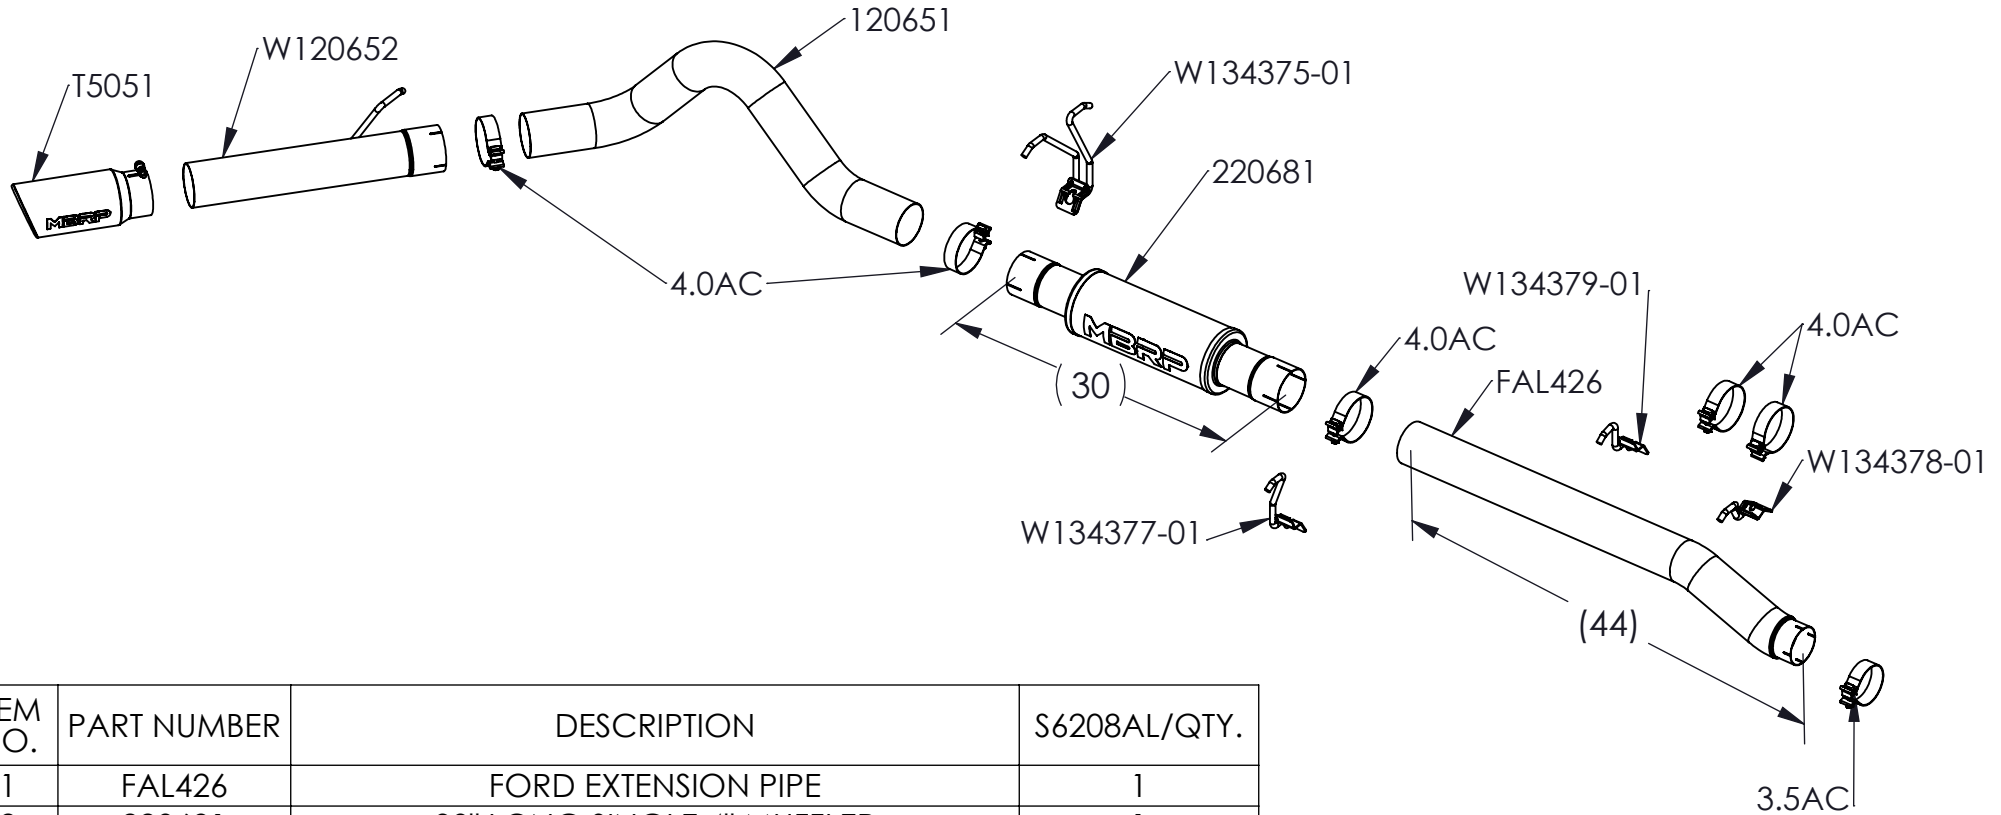

S6208AL

2003-2007 FORD F250/350, 6.0L POWERSTROKE,
EXTENDED CAB / CREW CAB, CAT BACK, 4" SINGLE SIDE

ITEM NO.	PART NUMBER	DESCRIPTION	S6208AL/QTY.
1	FAL426	FORD EXTENSION PIPE	1
2	220681	30" LONG SINGLE 4" MUFFLER	1
3	120651	OVER AXLE PIPE (2PC F425)	1
4	W120652	PIPE, TAIL 4" ASSEMBLY (2PC F425)	1
5	4.0AC	CLAMP, 4" BAND, ALUMINIZED STEEL	5
6	W134378-01	HANGER ASSY, HANG TIGHT™, 1/2"	1
7	W134379-01	HANGER ASSY, HANG TIGHT™, 1/2"	1
8	W134377-01	HANGER ASSY, HANG TIGHT™, 1/2"	1
9	W134375-01	HANGER ASSY, HANG TIGHT™, DUAL 1/2"	1
10	3.5AC	CLAMP, 3.5" BAND, ALUMINIZED STEEL	1
11	T5051	TIP, 4" IN, 5" OD SINGLE WALL TIP ROLLED LIP	1