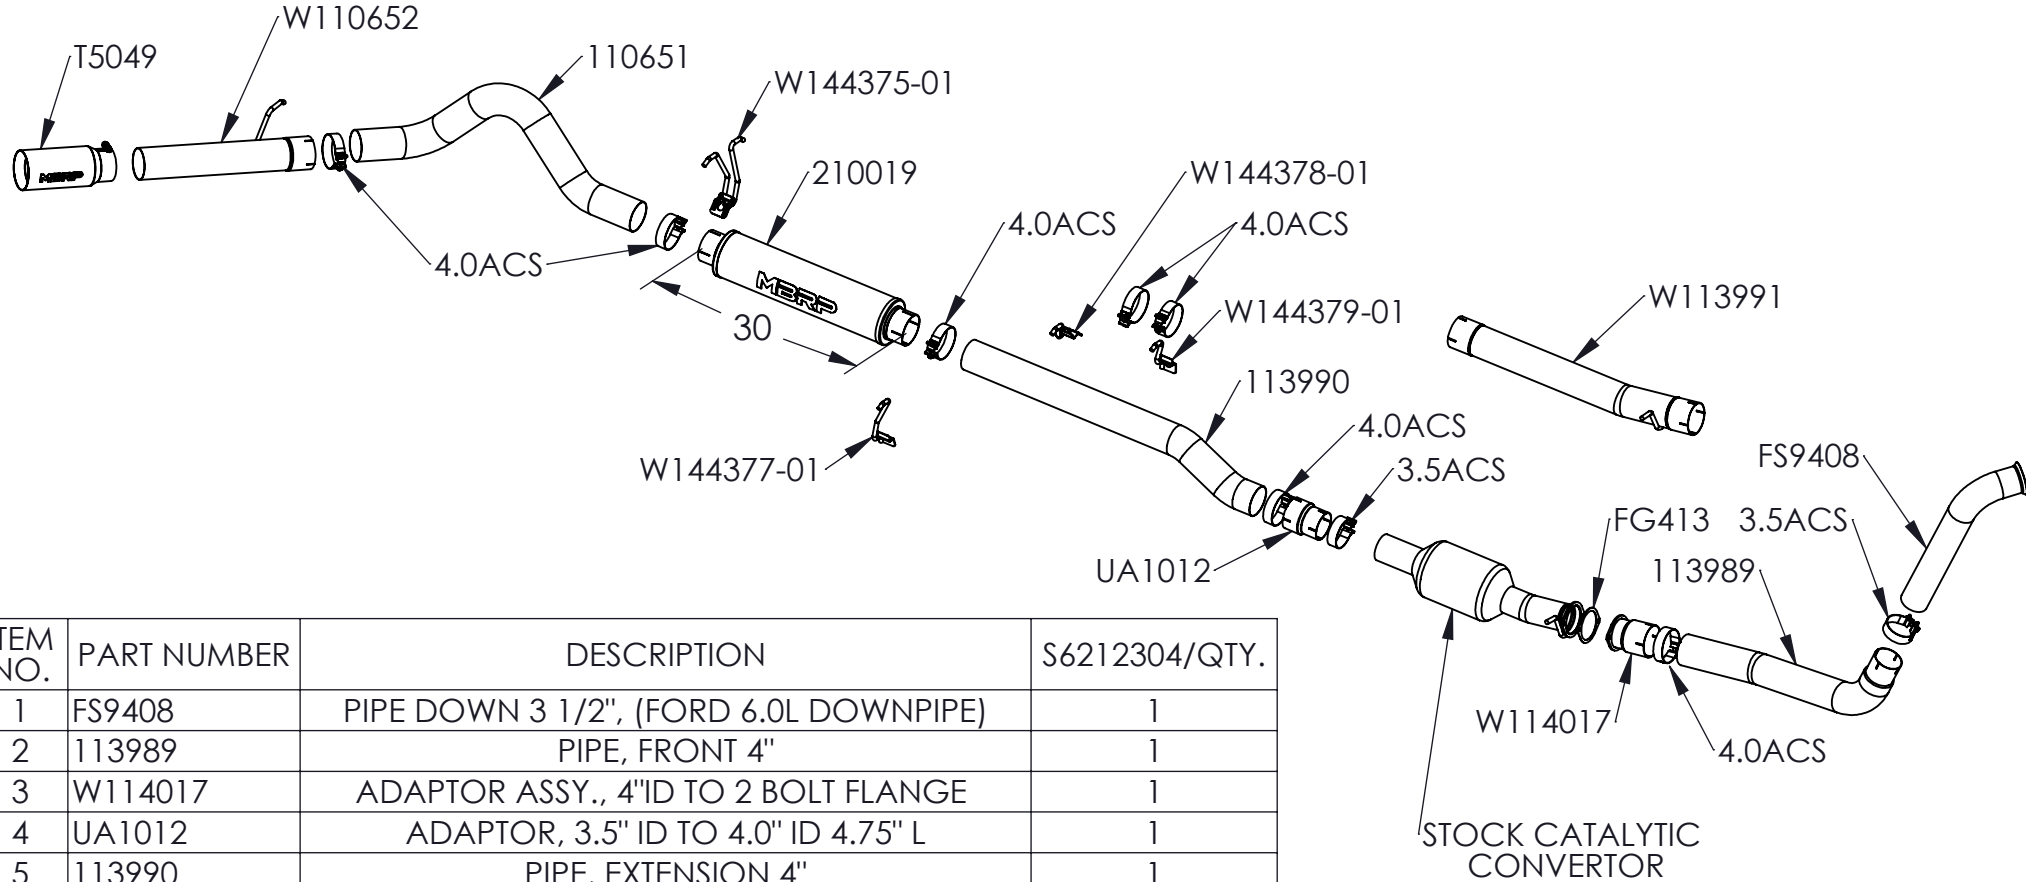

# S6212304

2003-2007 FORD F250/350, 6.0L POWERSTROKE, EXCLUDES REGULAR CAB, TURBO BACK, (RETAINS FACTORY OR APPROVED CAT ) 4" SINGLE SIDE

ITEM NO.	PART NUMBER	DESCRIPTION	S6212304/QTY.
1	FS9408	PIPE DOWN 3 1/2", (FORD 6.0L DOWNPIPE)	1
2	113989	PIPE, FRONT 4"	1
3	W114017	ADAPTOR ASSY., 4"ID TO 2 BOLT FLANGE	1
4	UA1012	ADAPTOR, 3.5" ID TO 4.0" ID 4.75" L	1
5	113990	PIPE, EXTENSION 4"	1
6	210019	MUFFLER, 4" 30" LONG SINGLE	1
7	W113991	PIPE ASSEMBLY, 4"	1
8	110651	OVER AXLE PIPE (2PC F425)	1
9	W110652	PIPE, TAIL 4" ASSEMBLY (2PC F425)	1
10	FG413	GASKET 3.740" ID	1
11	3.5ACS	CLAMP, 3.5" BAND, STAINLESS STEEL	2
12	4.0ACS	CLAMP, 4" BAND, STAINLESS STEEL	7
13	W144379-01	HANGER ASSY, HANG TIGHT™, 1/2"	1
14	W144378-01	HANGER ASSY, HANG TIGHT™, 1/2"	1
15	W144377-01	HANGER ASSY, HANG TIGHT™, 1/2"	1
16	W144375-01	HANGER ASSY, HANG TIGHT™, DUAL 1/2"	1
17	T5049	DOUBLE WALL TIP, 4" ID, 5" OD, 12" LENGTH	1

February 12, 2021  
REV:J

**MBRP**