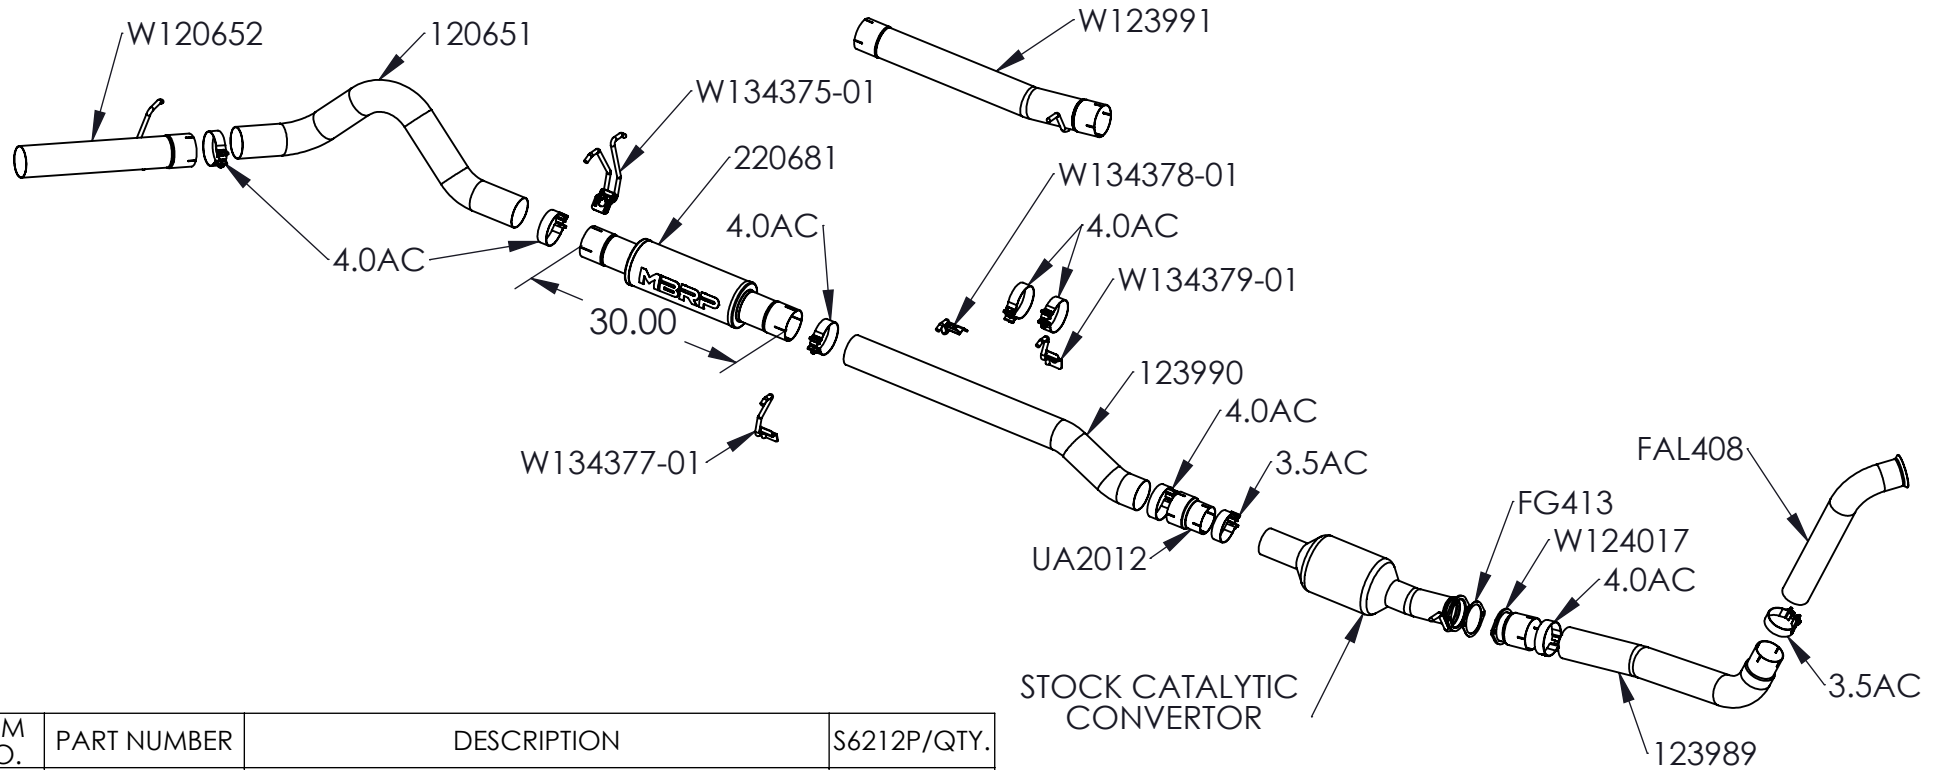

# S6212P

2003-2007 FORD F250/350, 6.0L POWERSTROKE EXCLUDES REGULAR CAB, TURBO BACK, (RETAINS FACTORY OR APPROVED CAT ) 4" SINGLE SIDE

ITEM NO.	PART NUMBER	DESCRIPTION	S6212P/QTY.
1	FAL408	PIPE DOWN 3 1/2", (FORD 6.0L DOWNPIPE)	1
2	123989	PIPE, FRONT 4"	1
3	W124017	ADAPTOR ASSY., 4"ID TO 2 BOLT FLANGE	1
4	UA2012	ADAPTOR, 3.5" ID TO 4.0" ID 4.75" L	1
5	123990	PIPE, EXTENSION 4"	1
6	W123991	PIPE ASSEMBLY, 4"	1
7	220681	30" LONG SINGLE 4" MUFFLER	1
8	120651	OVER AXLE PIPE (2PC F425)	1
9	W120652	PIPE, TAIL 4" ASSEMBLY (2PC F425)	1
10	FG413	GASKET 3.740" ID	1
11	3.5AC	CLAMP, 3.5" BAND, ALUMINIZED STEEL	2
12	4.0AC	CLAMP, 4" BAND, ALUMINIZED STEEL	7
13	W134379-01	HANGER ASSY, HANG TIGHT™, 1/2"	1
14	W134378-01	HANGER ASSY, HANG TIGHT™, 1/2"	1
15	W134377-01	HANGER ASSY, HANG TIGHT™, 1/2"	1
16	W134375-01	HANGER ASSY, HANG TIGHT™, DUAL 1/2"	1

February 12, 2021  
REV:J

**MBRP**