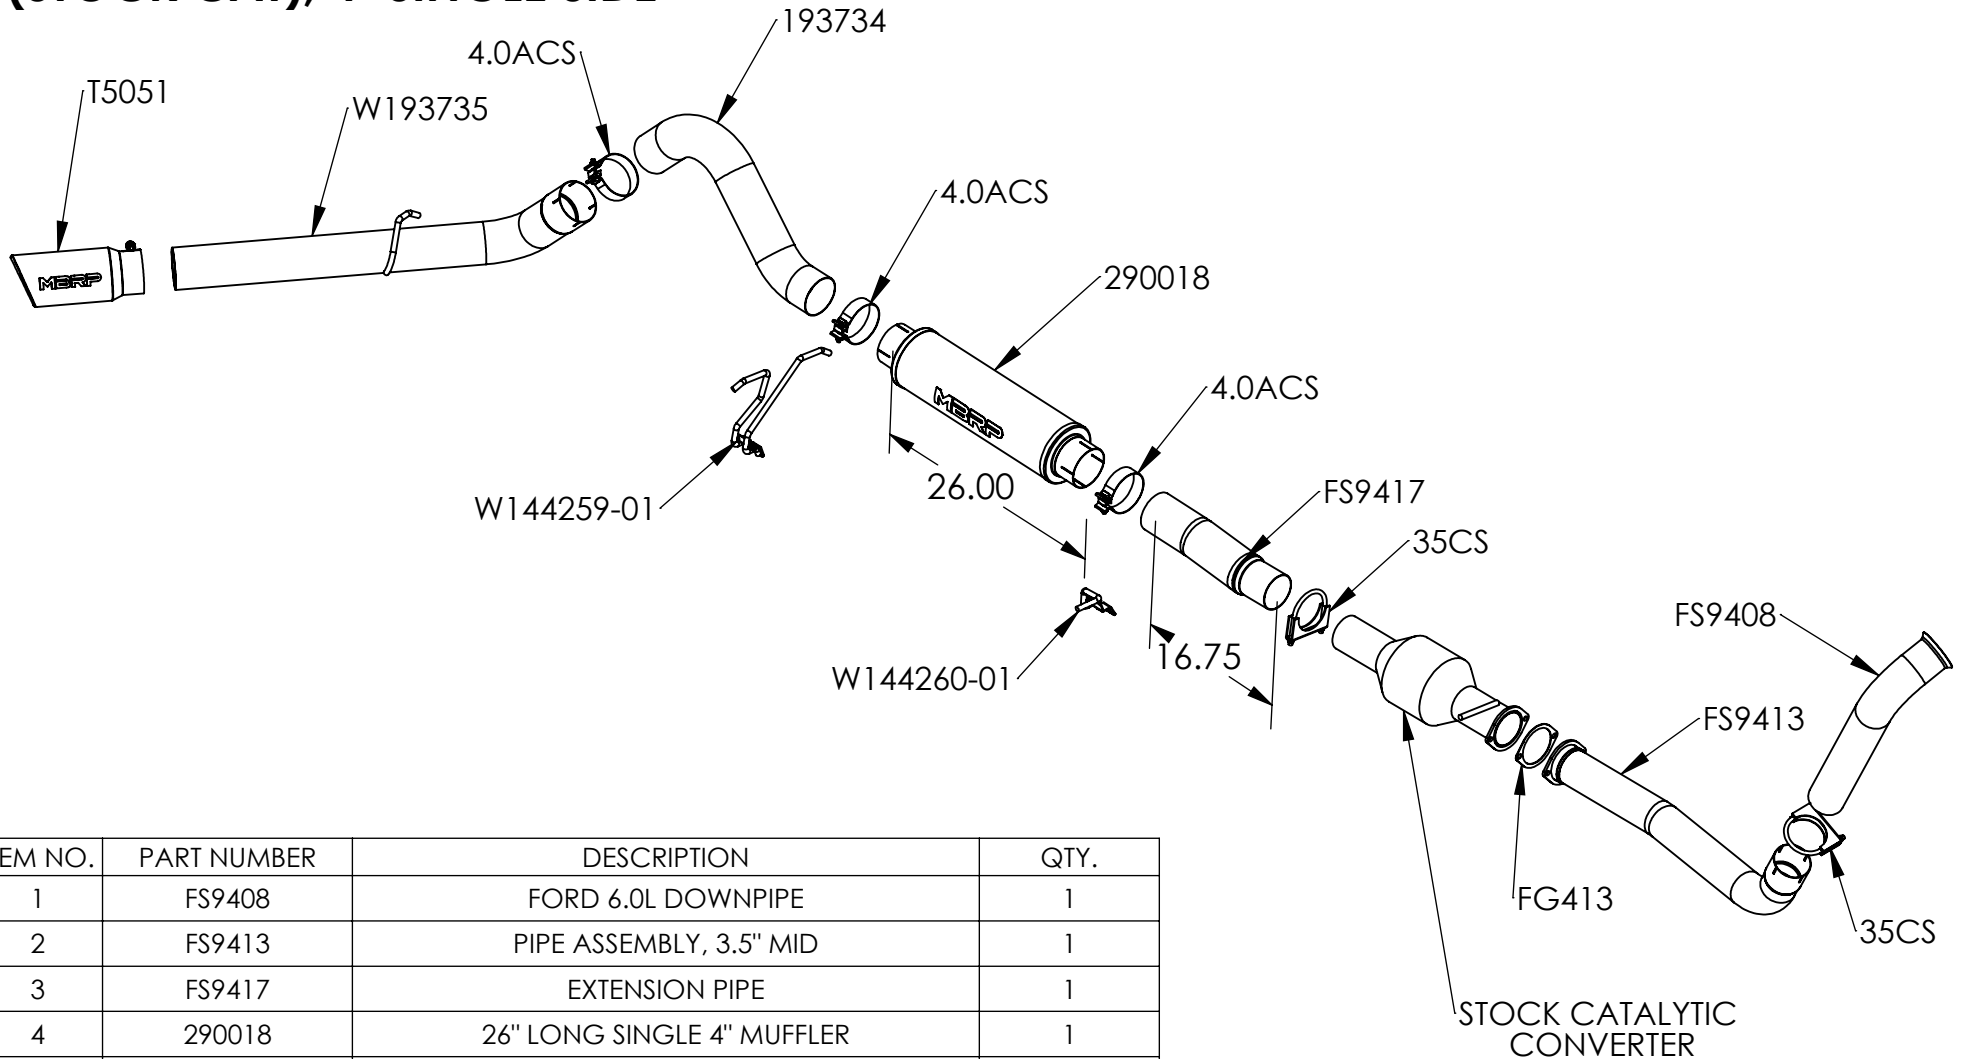

S6216409

03-05 FORD EXCURSION 6.0L POWERSTROKE, TURBO BACK (STOCK CAT), 4" SINGLE SIDE

ITEM NO.	PART NUMBER	DESCRIPTION	QTY.
1	FS9408	FORD 6.0L DOWNPIPE	1
2	FS9413	PIPE ASSEMBLY, 3.5" MID	1
3	FS9417	EXTENSION PIPE	1
4	290018	26" LONG SINGLE 4" MUFFLER	1
5	193734	PIPE, 4", OVER-AXLE	1
6	W193735	PIPE ASSEMBLY, 4"	1
7	T5051	TIP, 4" IN, 5" OD SINGLE WALL TIP ROLLED LIP	1
8	FG413	GASKET 3.740" ID	1
9	W144260-01	HANGER ASSY, HANG TIGHT™, 1/2"	1
10	W144259-01	HANGER ASSY, HANG TIGHT™, 1/2"	1
11	35CS	3 1/2" CLAMP ZINC COATED	2
12	4.0ACS	CLAMP, 4" BAND, STAINLESS STEEL	3

26-Aug-20
REV:F

MBRP