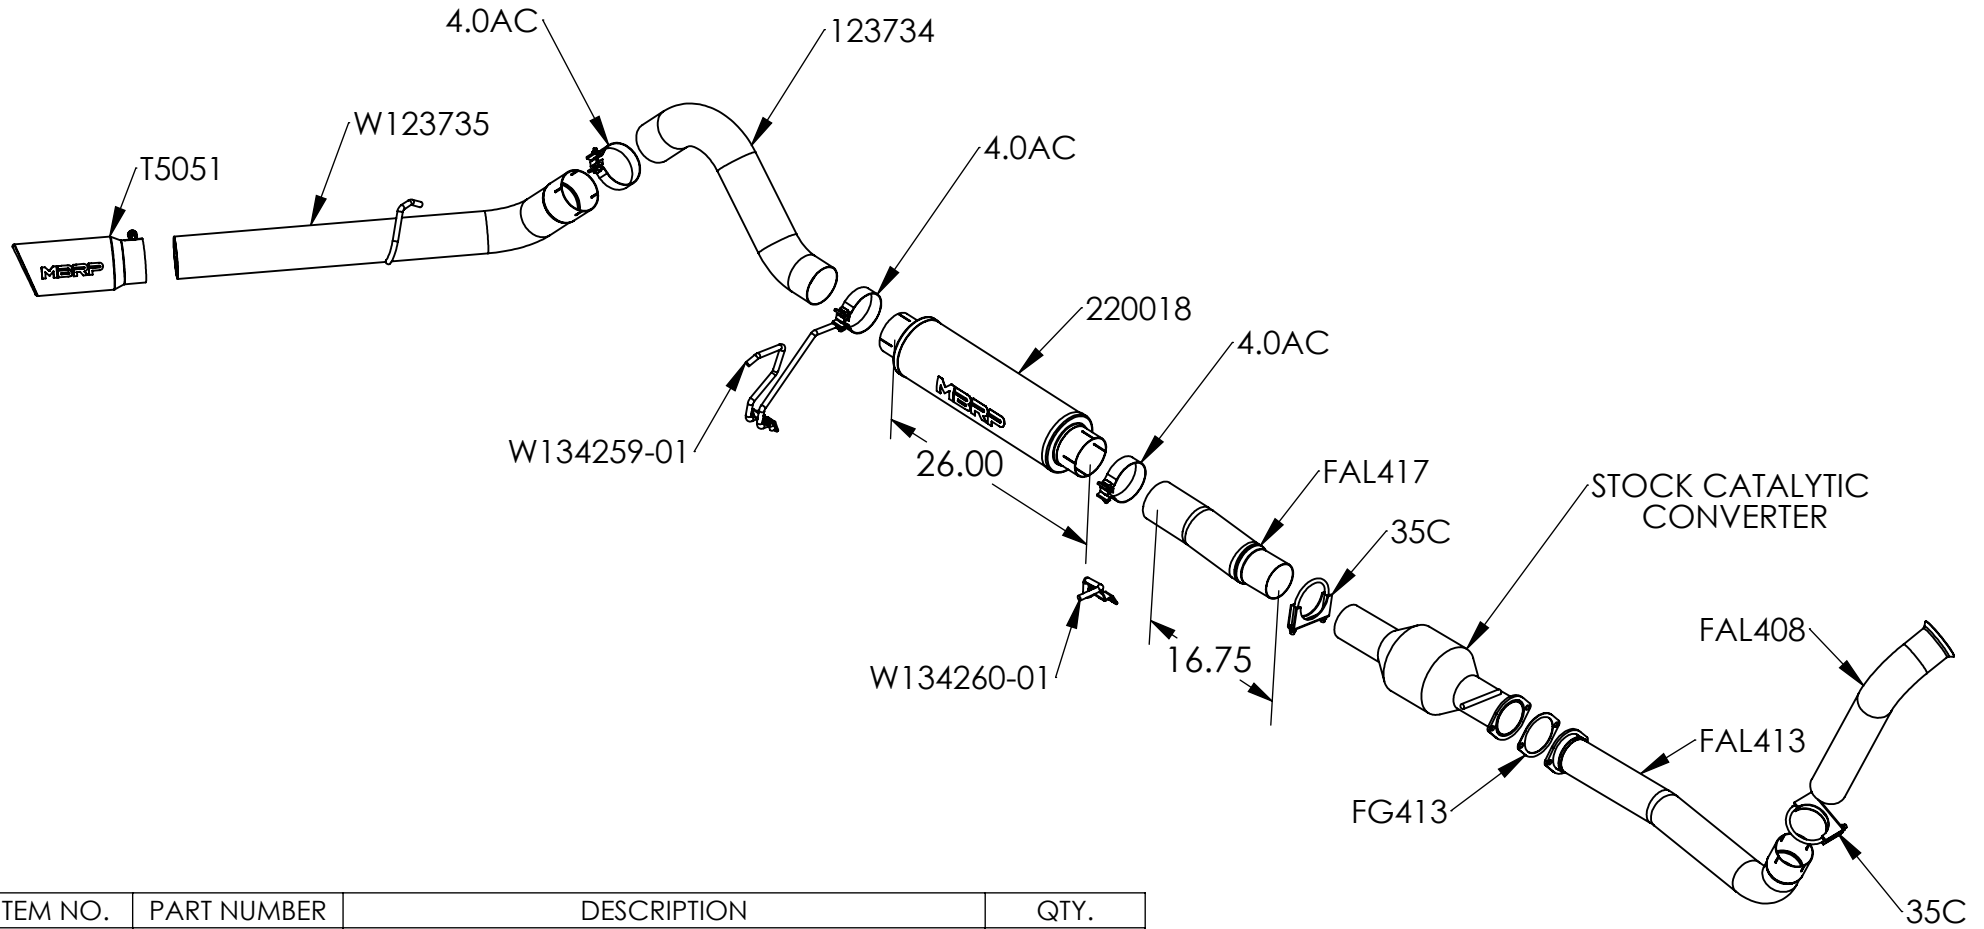

S6216AL

03-05 FORD EXCURSION 6.0L POWERSTROKE, TURBO BACK (STOCK CAT), 4" SINGLE SIDE

ITEM NO.	PART NUMBER	DESCRIPTION	QTY.
1	FAL408	FORD 6.0L DOWNPIPE	1
2	FAL413	PIPE ASSEMBLY, 3.5" MID	1
3	FAL417	EXTENSION PIPE	1
4	220018	26" LONG SINGLE 4" MUFFLER	1
5	123734	PIPE, 4", OVER-AXLE	1
6	W123735	PIPE ASSEMBLY, 4.0"	1
7	T5051	TIP, 4" IN, 5" OD SINGLE WALL TIP ROLLED LIP	1
8	FG413	GASKET 3.740" ID	1
9	W134260-01	HANGER ASSY, HANG TIGHT™, 1/2"	1
10	W134259-01	HANGER ASSY, HANG TIGHT™, 1/2"	1
11	35C	3 1/2" CLAMP	2
12	4.0AC	CLAMP, 4" BAND, ALUMINIZED STEEL	3

26-Aug-20
REV:G

MBRP