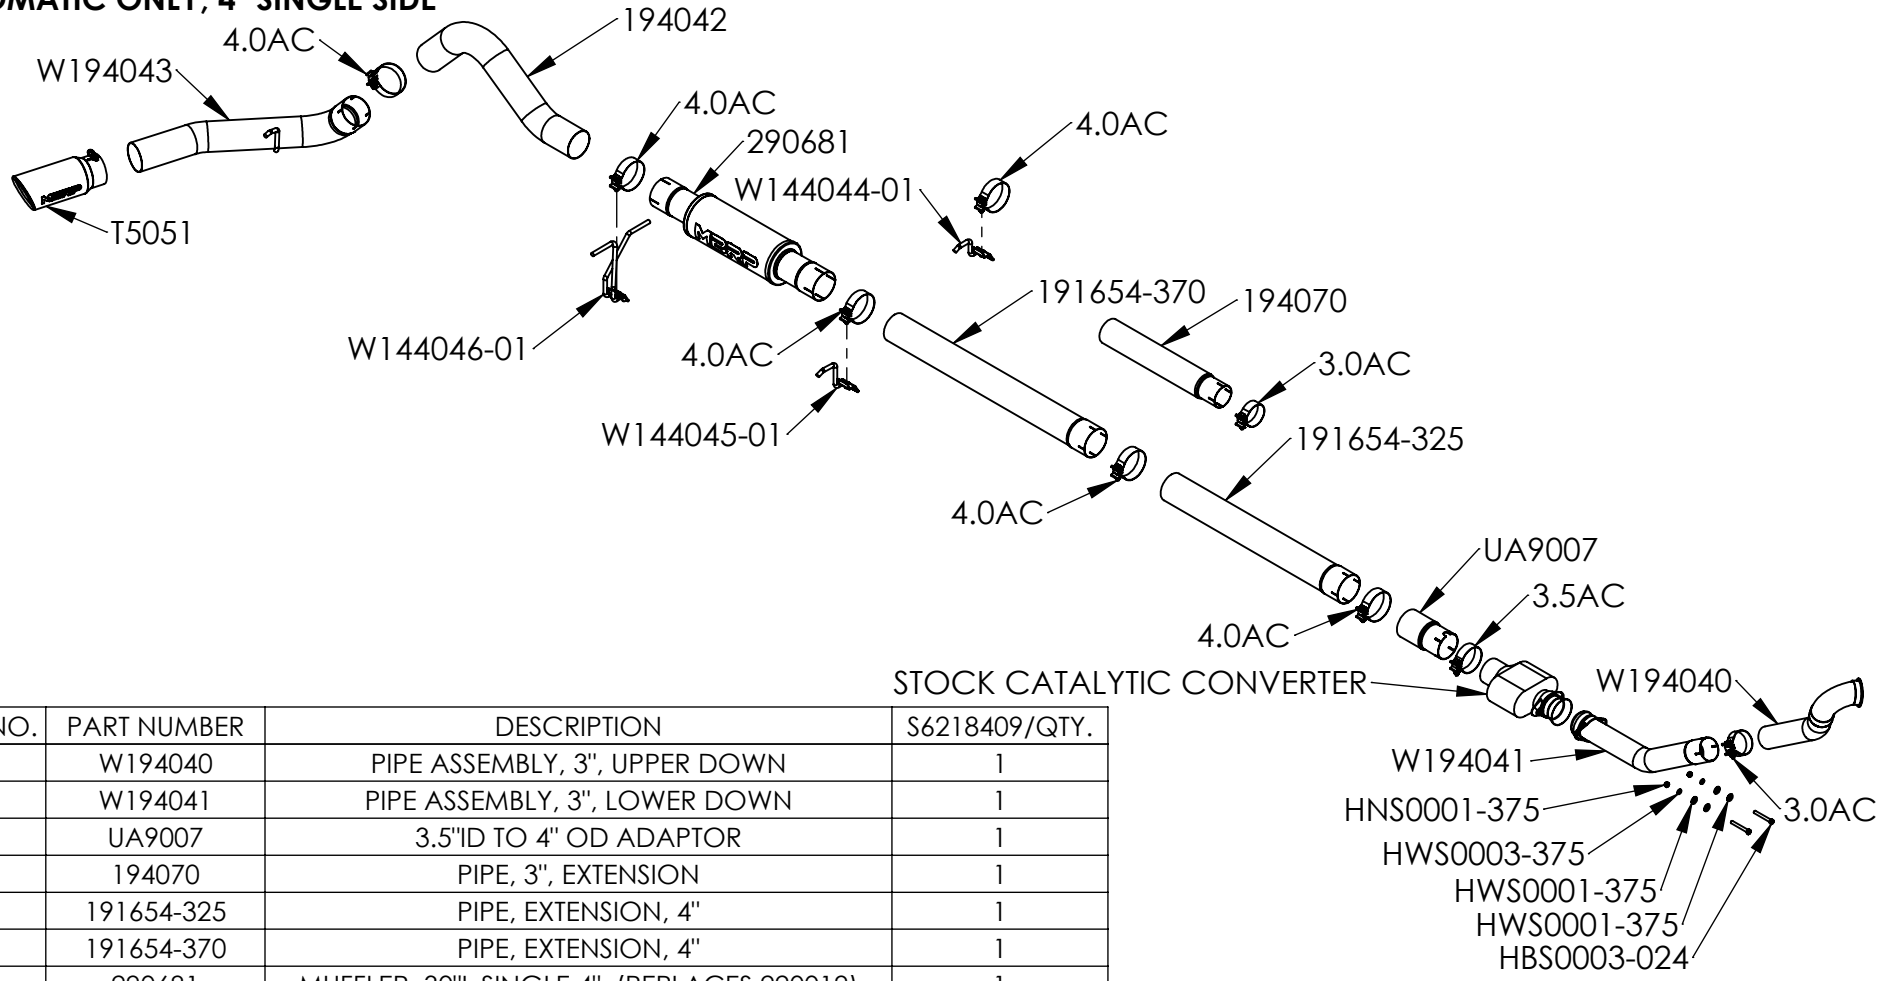

S6218409

94-97 FORD F250/350 7.3L POWERSTROKE, TURBO BACK,
AUTOMATIC ONLY, 4" SINGLE SIDE

ITEM NO.	PART NUMBER	DESCRIPTION	S6218409/QTY.
1	W194040	PIPE ASSEMBLY, 3", UPPER DOWN	1
2	W194041	PIPE ASSEMBLY, 3", LOWER DOWN	1
3	UA9007	3.5"ID TO 4" OD ADAPTOR	1
4	194070	PIPE, 3", EXTENSION	1
5	191654-325	PIPE, EXTENSION, 4"	1
6	191654-370	PIPE, EXTENSION, 4"	1
7	290681	MUFFLER, 30"L SINGLE 4" (REPLACES 220019)	1
8	194042	PIPE, 4", OVER-AXLE	1
9	W194043	PIPE ASSEMBLY, 4.0", TAIL	1
10	3.0AC	CLAMP, 3.0", BAND	2
11	3.5AC	CLAMP, 3.5" BAND, ALUMINIZED STEEL	1
12	4.0AC	CLAMP, 4" BAND, ALUMINIZED STEEL	6
13	W144044-01	HANGER ASSEMBLY	1
14	W144045-01	HANGER ASSEMBLY	1
15	W144046-01	HANGER ASSEMBLY	1
16	T5051	TIP, 4" IN, 5" OD SINGLE WALL TIP ROLLED LIP	1
17	HBS0003-024	BOLT, HEX, 3/8-16 x 3" GR 5, ZN	2
18	HWS0001-375	WASHER, FLAT, 3/8", ZN	4
19	HWS0003-375	WASHER, LOCKING, 3/8, ZN	2
20	HNS0001-375	NUT HEX 3/8" GR5 ZN	2