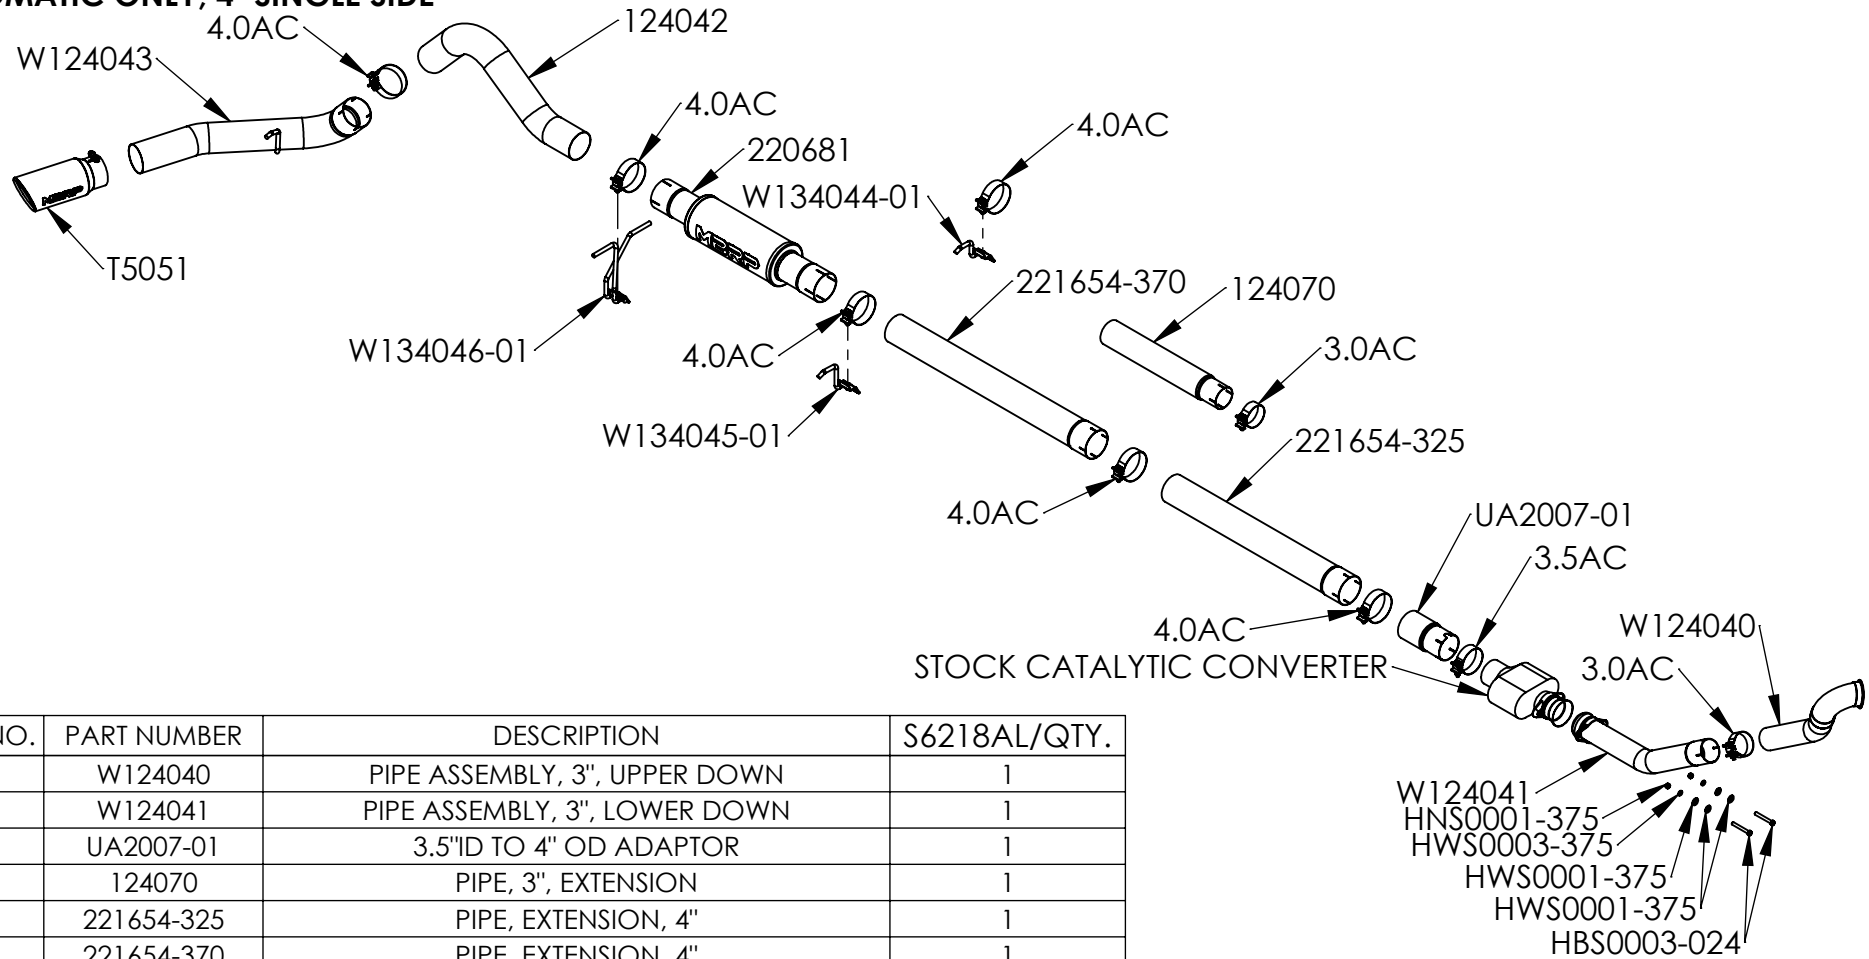

# S6218AL

94-97 FORD F250/350 7.3L POWERSTROKE, TURBO BACK,  
AUTOMATIC ONLY, 4" SINGLE SIDE

ITEM NO.	PART NUMBER	DESCRIPTION	S6218AL/QTY.
1	W124040	PIPE ASSEMBLY, 3", UPPER DOWN	1
2	W124041	PIPE ASSEMBLY, 3", LOWER DOWN	1
3	UA2007-01	3.5"ID TO 4" OD ADAPTOR	1
4	124070	PIPE, 3", EXTENSION	1
5	221654-325	PIPE, EXTENSION, 4"	1
6	221654-370	PIPE, EXTENSION, 4"	1
7	220681	30" LONG SINGLE 4" MUFFLER	1
8	124042	PIPE, 4", OVER-AXLE	1
9	W124043	PIPE ASSEMBLY, 4.0", TAIL	1
10	3.0AC	CLAMP, 3.0", BAND	2
11	3.5AC	CLAMP, 3.5" BAND, ALUMINIZED STEEL	1
12	4.0AC	CLAMP, 4" BAND, ALUMINIZED STEEL	6
13	W134044-01	HANGER ASSEMBLY	1
14	W134045-01	HANGER ASSEMBLY	1
15	W134046-01	HANGER ASSEMBLY	1
16	T5051	TIP, 4" IN, 5" OD SINGLE WALL TIP ROLLED LIP	1
17	HBS0003-024	BOLT, HEX, 3/8-16 x 3" GR 5, ZN	2
18	HWS0001-375	WASHER, FLAT, 3/8", ZN	4
19	HWS0003-375	WASHER, LOCKING, 3/8, ZN	2
20	HNS0001-375	NUT HEX 3/8" GR5 ZN	2

10-Oct-19  
REV:J

**MBRP**