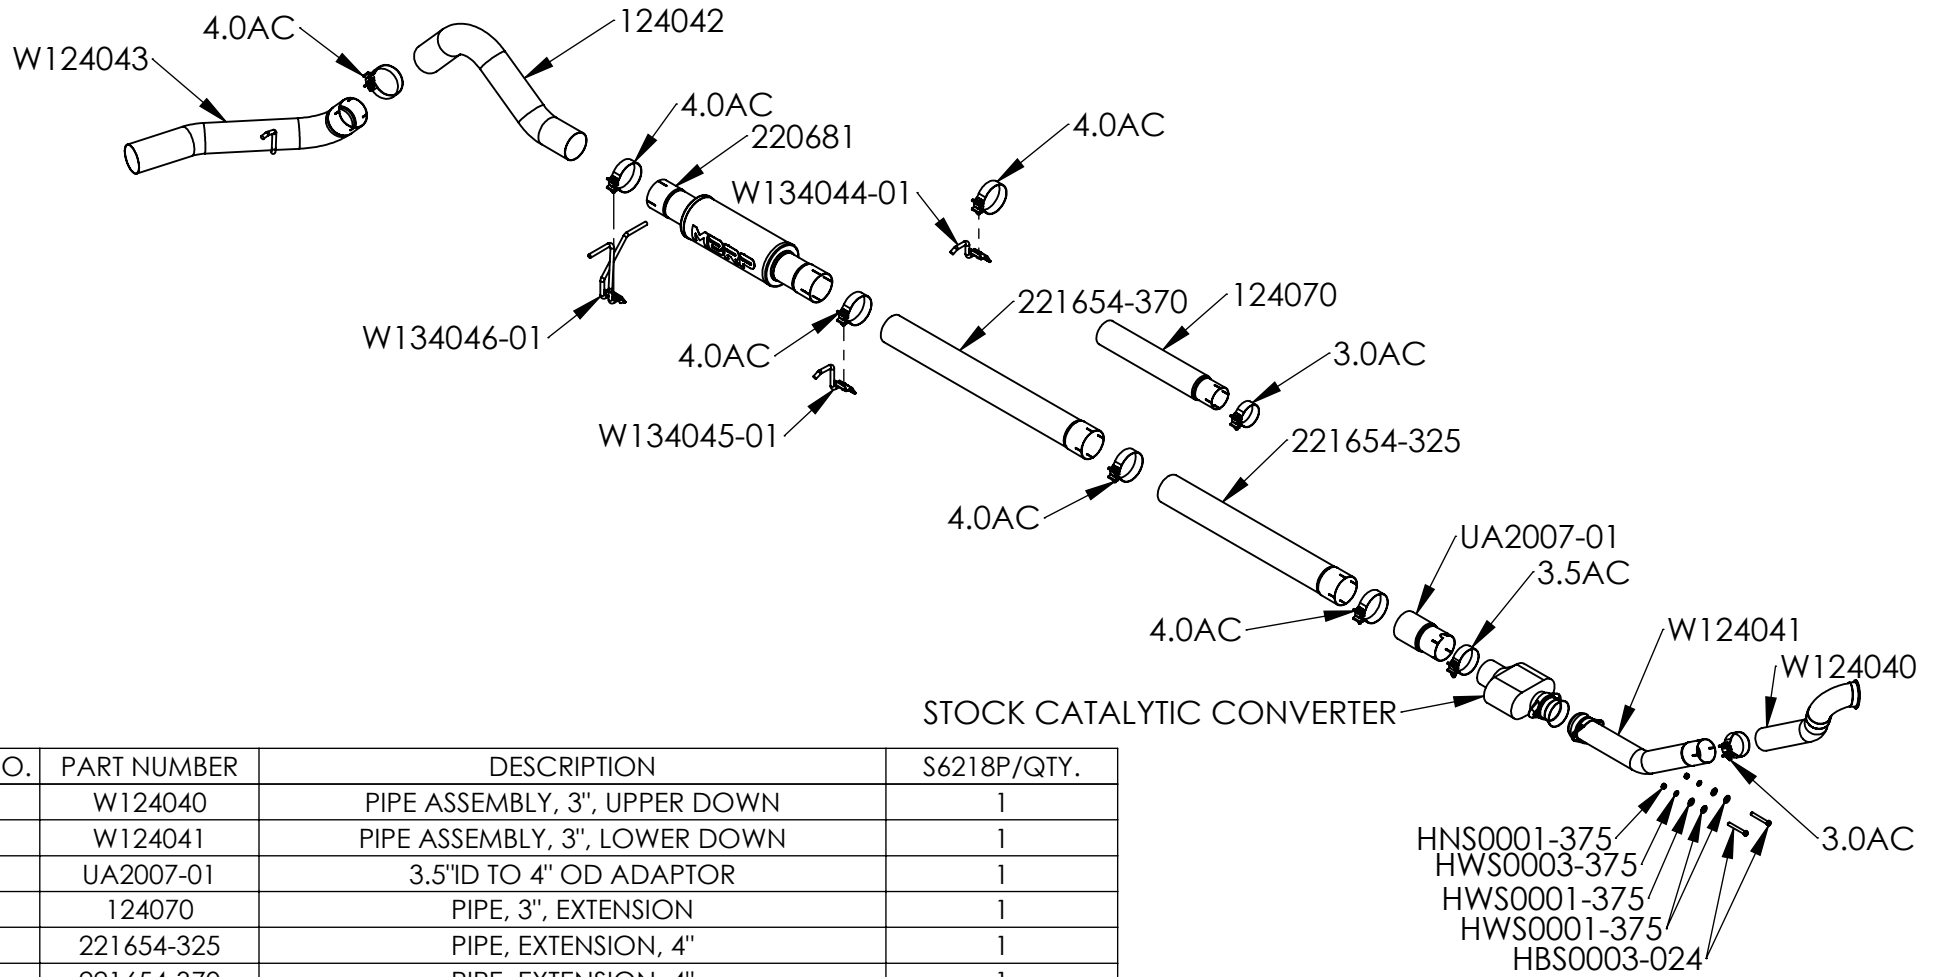

S6218P

94-97 FORD F250/350 7.3L POWERSTROKE, TURBO BACK,
AUTOMATIC ONLY, 4" SINGLE SIDE

ITEM NO.	PART NUMBER	DESCRIPTION	S6218P/QTY.
1	W124040	PIPE ASSEMBLY, 3", UPPER DOWN	1
2	W124041	PIPE ASSEMBLY, 3", LOWER DOWN	1
3	UA2007-01	3.5"ID TO 4" OD ADAPTOR	1
4	124070	PIPE, 3", EXTENSION	1
5	221654-325	PIPE, EXTENSION, 4"	1
6	221654-370	PIPE, EXTENSION, 4"	1
7	220681	30" LONG SINGLE 4" MUFFLER	1
8	124042	PIPE, 4", OVER-AXLE	1
9	W124043	PIPE ASSEMBLY, 4.0", TAIL	1
10	3.0AC	CLAMP, 3.0", BAND	2
11	3.5AC	CLAMP, 3.5" BAND, ALUMINIZED STEEL	1
12	4.0AC	CLAMP, 4" BAND, ALUMINIZED STEEL	6
13	W134044-01	HANGER ASSEMBLY	1
14	W134045-01	HANGER ASSEMBLY	1
15	W134046-01	HANGER ASSEMBLY	1
16	HBS0003-024	BOLT, HEX, 3/8-16 x 3" GR 5, ZN	2
17	HWS0001-375	WASHER, FLAT, 3/8", ZN	4
18	HWS0003-375	WASHER, LOCKING, 3/8, ZN	2
19	HNS0001-375	NUT HEX 3/8" GR5 ZN	2