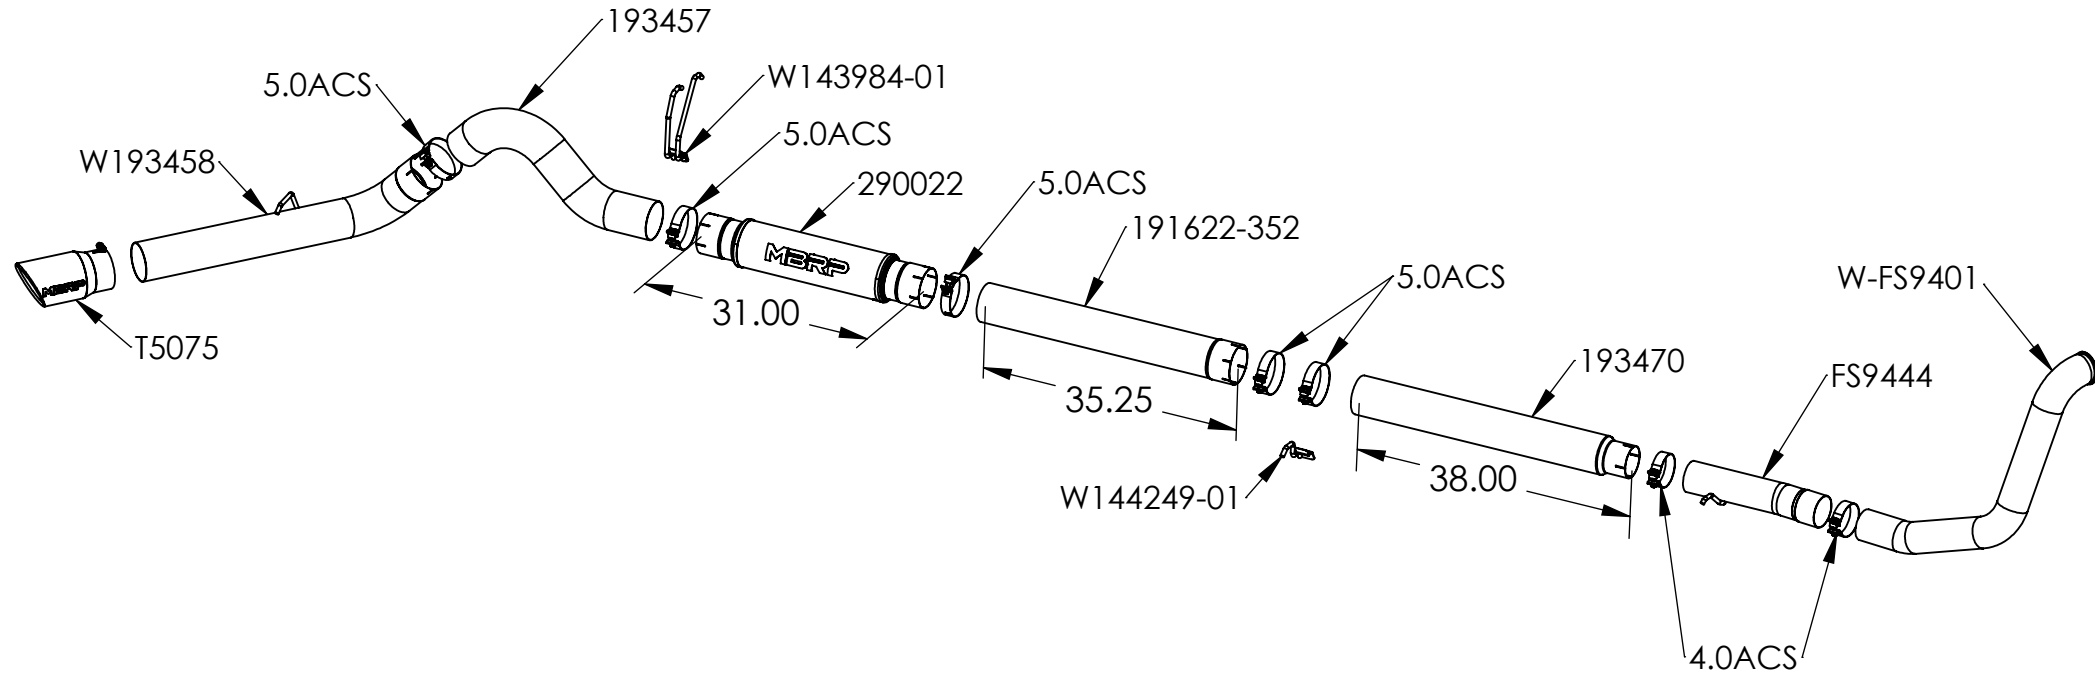

S62220409

1999-2003 FORD F250/350, 7.3L POWERSTROKE

TURBO BACK, OFF-ROAD, 5" SINGLE SIDE

NOT FOR USE ON VEHICLES EQUIPPED WITH CATALYTIC CONVERTER

ITEM NO.	PART NUMBER	DESCRIPTION	S62220409/QTY.
1	W-FS9401	PIPE ASSEMBLY, 4", DOWN	1
2	FS9444	EXTENSION PIPE	1
3	193470	4" ID TO 5" OD EXTENSION PIPE	1
4	191622-352	EXTENSION PIPE 5"	1
5	290022	5" MUFFLER ASSEMBLY	1
6	193457	PIPE, OVER-AXLE 5" (FS9443)	1
7	W193458	PIPE ASSY, TAIL 5" (FS9443)	1
8	5.0ACS	CLAMP, 5" BAND, STAINLESS STEEL	5
9	W144249-01	HANGER ASSY, HANG TIGHT™, 1/2"	1
10	4.0ACS	CLAMP, 4" BAND, STAINLESS STEEL	2
11	W143984-01	HANGER ASSY, HANG TIGHT™, DUAL 1/2"	1
12	T5075	TIP, 5" ID, 6" OD, SINGLE WALL ROLLED LIP	1