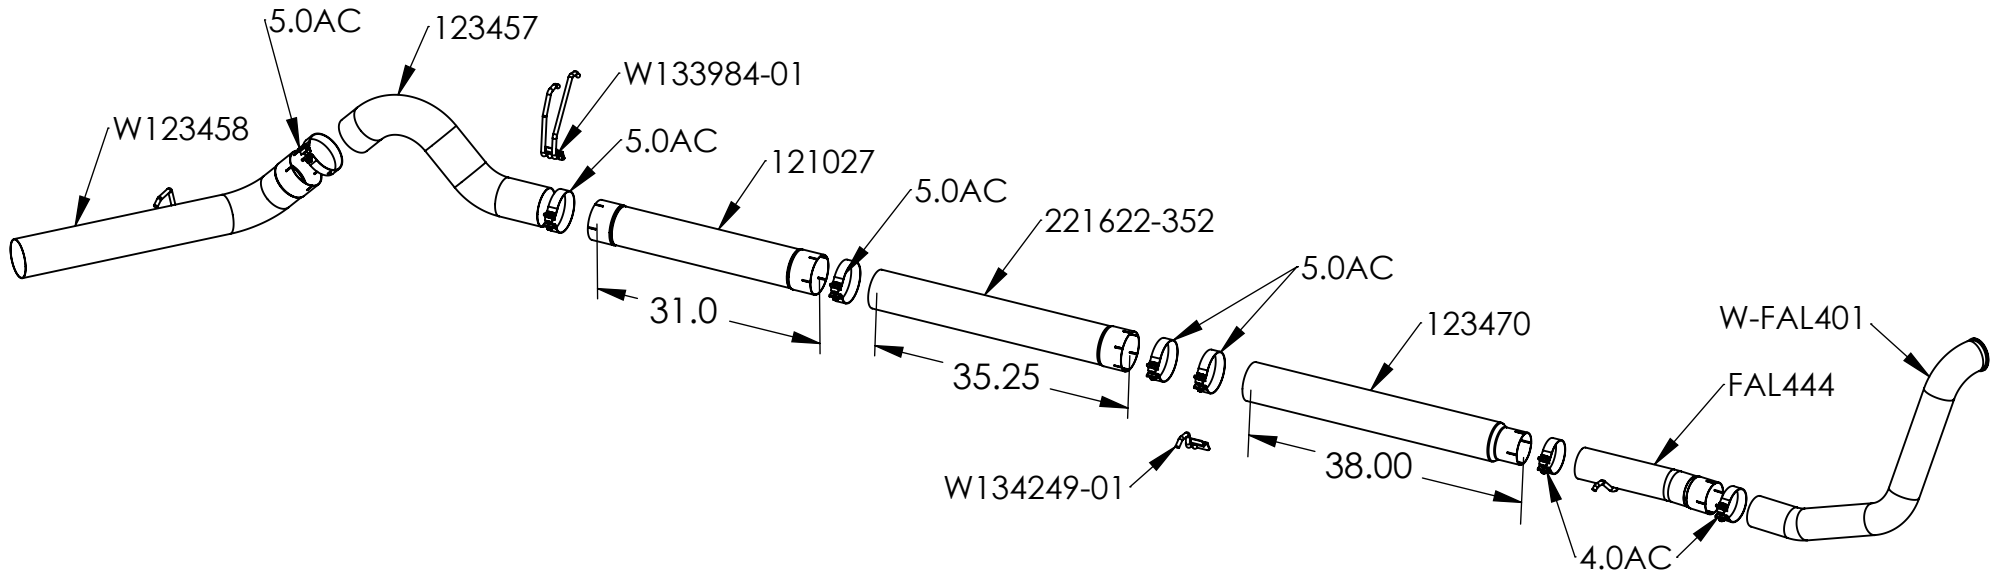

# S62220PLM

1999-2003 FORD F250/350, 7.3L POWERSTROKE

TURBO BACK, OFF-ROAD, 5" SINGLE SIDE

NOT FOR USE ON VEHICLES EQUIPPED WITH CATALYTIC CONVERTER

ITEM NO.	PART NUMBER	DESCRIPTION	S62220PLM/QTY.
1	W-FAL401	PIPE ASSEMBLY, 4", DOWN	1
2	FAL444	EXTENSION PIPE	1
3	123470	4" ID TO 5" OD EXTENSION PIPE	1
4	221622-352	EXTENSION PIPE 5"	1
5	121027	MUFFLER DELETE 5" DIA 31" LONG	1
6	123457	PIPE, OVER-AXLE 5" (FAL443)	1
7	W123458	PIPE ASSY, TAIL 5" (FAL443)	1
8	5.0AC	CLAMP, 5" BAND, ALUMINIZED STEEL	5
9	W134249-01	HANGER ASSY, HANG TIGHT™, 1/2"	1
10	4.0AC	CLAMP, 4" BAND, ALUMINIZED STEEL	2
11	W133984-01	HANGER ASSY, HANG TIGHT™, DUAL 1/2"	1