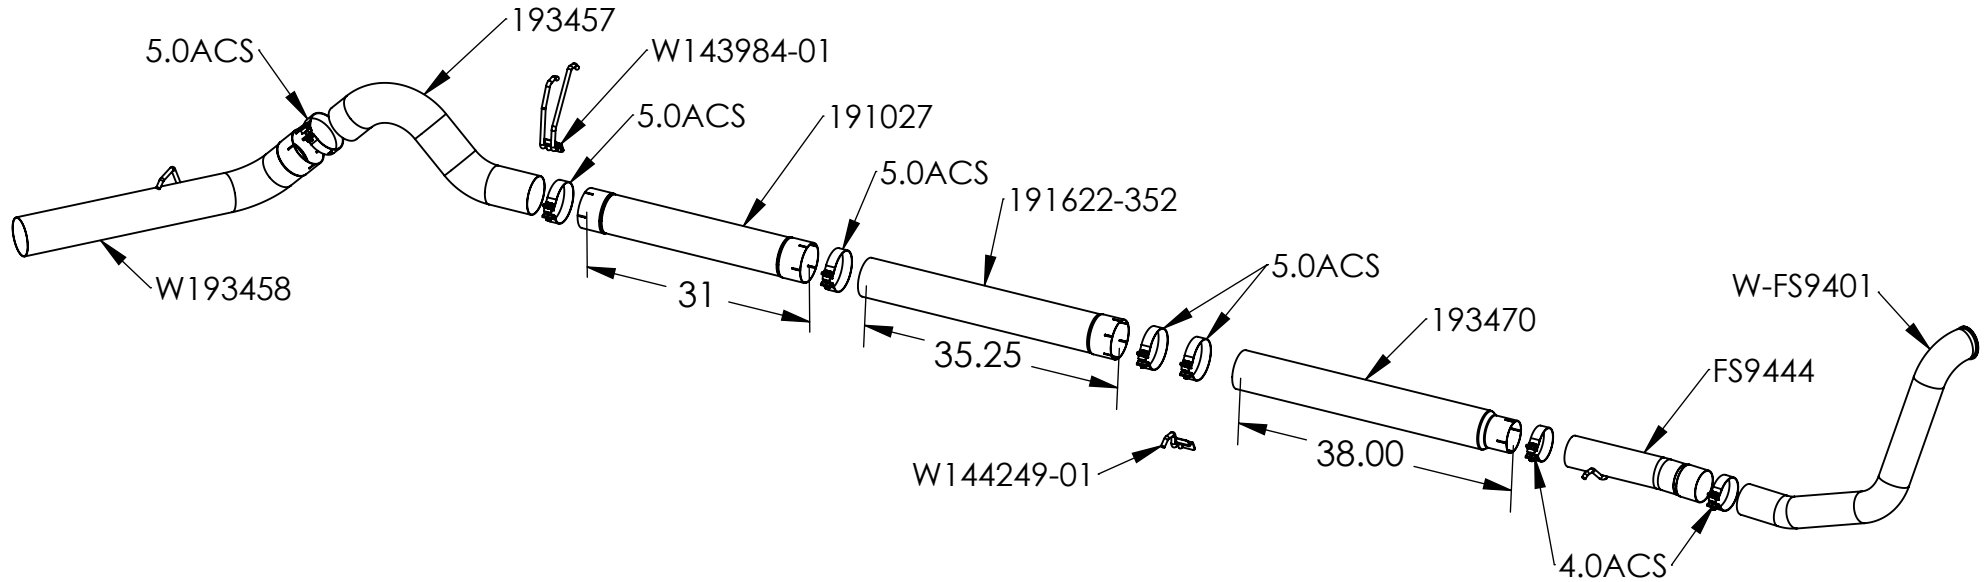

# S62220SLM

1999-2003 FORD F250/350, 7.3L POWERSTROKE  
TURBO BACK, OFF-ROAD, 5" SINGLE SIDE

NOT FOR USE ON VEHICLES EQUIPPED WITH CATALYTIC CONVERTER

ITEM NO.	PART NUMBER	DESCRIPTION	S62220SLM/QTY.
1	W-FS9401	PIPE ASSEMBLY, 4", DOWN	1
2	FS9444	EXTENSION PIPE	1
3	193470	4" ID TO 5" OD EXTENSION PIPE	1
4	191622-352	EXTENSION PIPE 5"	1
5	191027	MUFFLER DELETE 5" DIA 31" LONG	1
6	193457	PIPE, OVER-AXLE 5" (FS9443)	1
7	W193458	PIPE ASSY, TAIL 5" (FS9443)	1
8	5.0ACS	CLAMP, 5" BAND, STAINLESS STEEL	5
9	W144249-01	HANGER ASSY, HANG TIGHT™, 1/2"	1
10	4.0ACS	CLAMP, 4" BAND, STAINLESS STEEL	2
11	W143984-01	HANGER ASSY, HANG TIGHT™, DUAL 1/2"	1

12-Oct-23  
REV:K

**MBRP**