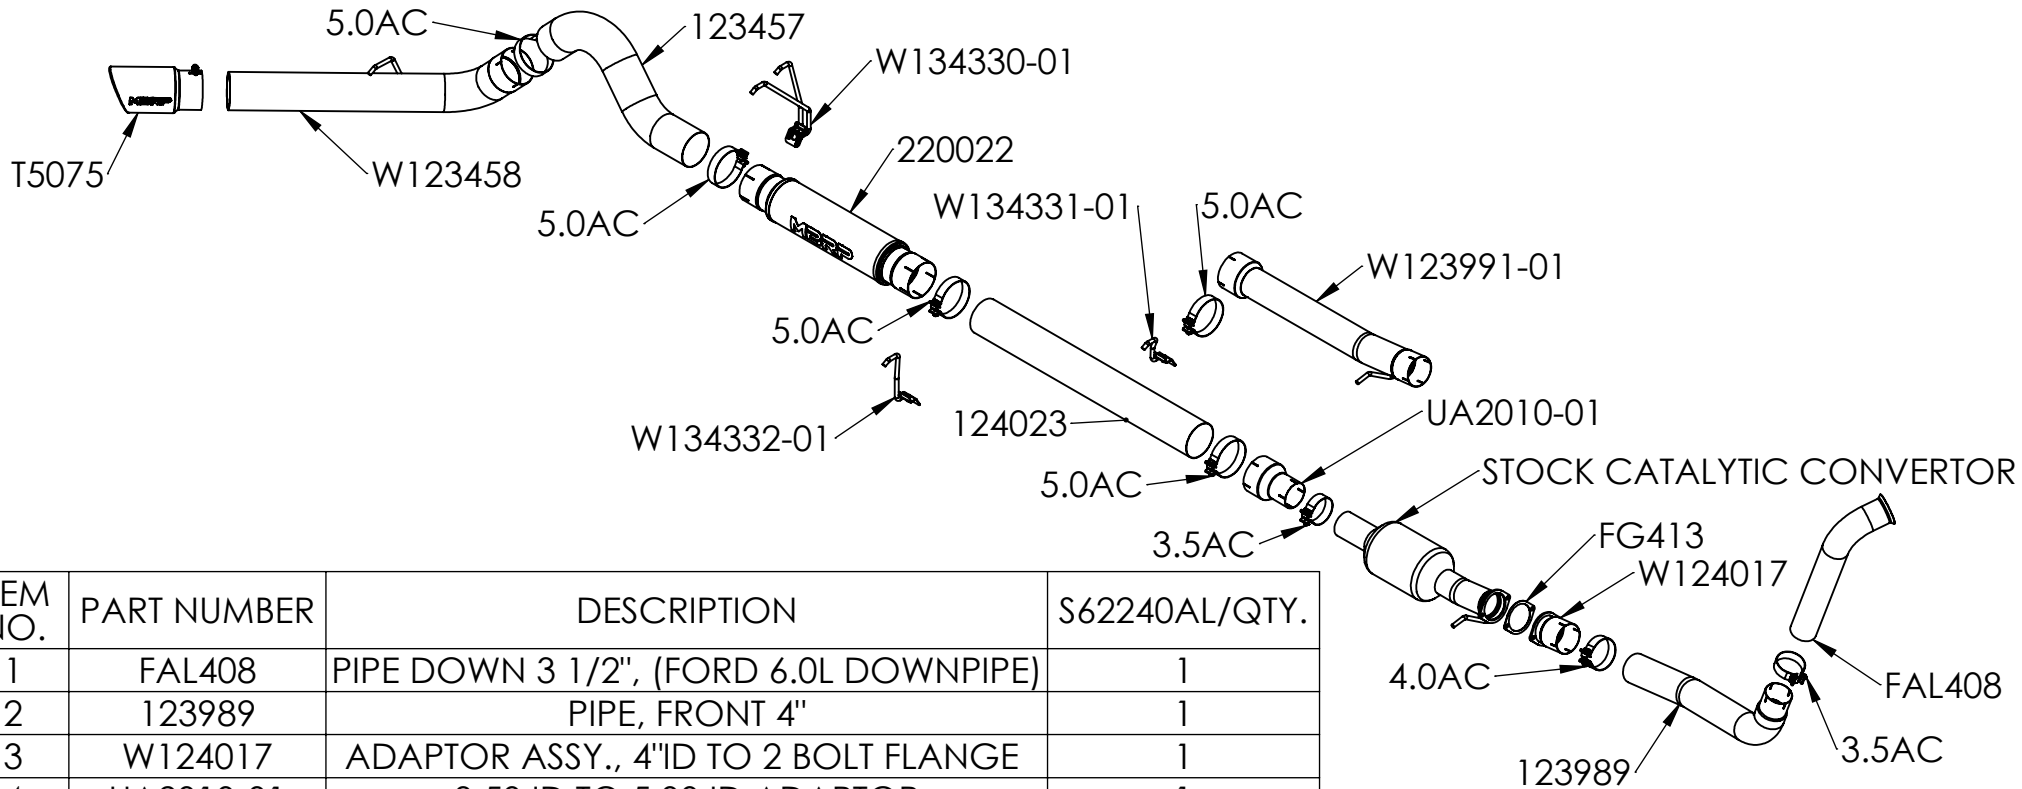

S62240AL

2003-2007 FORD F250/F350, 6.0L POWERSTROKE
 TURBO BACK, (RETAINS FACTORY OR APPROVED CAT) 5", SINGLE SIDE

ITEM NO.	PART NUMBER	DESCRIPTION	S62240AL/QTY.
1	FAL408	PIPE DOWN 3 1/2", (FORD 6.0L DOWNPIPE)	1
2	123989	PIPE, FRONT 4"	1
3	W124017	ADAPTOR ASSY., 4"ID TO 2 BOLT FLANGE	1
4	UA2010-01	3.50 ID TO 5.00 ID ADAPTOR	1
5	W123991-01	PIPE ASSEMBLY, 4"	1
6	124023	PIPE, 5", EXTENSION	1
7	220022	5" MUFFLER ASSEMBLY	1
8	123457	PIPE, OVER-AXLE 5" (FAL443)	1
9	W123458	PIPE ASSY, TAIL 5" (FAL443)	1
10	5.0AC	CLAMP, 5" BAND, ALUMINIZED STEEL	5
11	W134331-01	HANGER ASSY, HANG TIGHT™, 1/2"	1
12	W134332-01	HANGER ASSY, HANG TIGHT™, 1/2"	1
13	W134330-01	HANGER ASSY, HANG TIGHT™, DUAL 1/2"	1
14	3.5AC	CLAMP, 3.5" BAND, ALUMINIZED STEEL	2
15	4.0AC	CLAMP, 4" BAND, ALUMINIZED STEEL	1
16	FG413	GASKET 3.740" ID	1
17	T5075	TIP, 5" ID, 6" OD, SINGLE WALL ROLLED LIP	1

12-Feb-21
 REV:K

MBRP