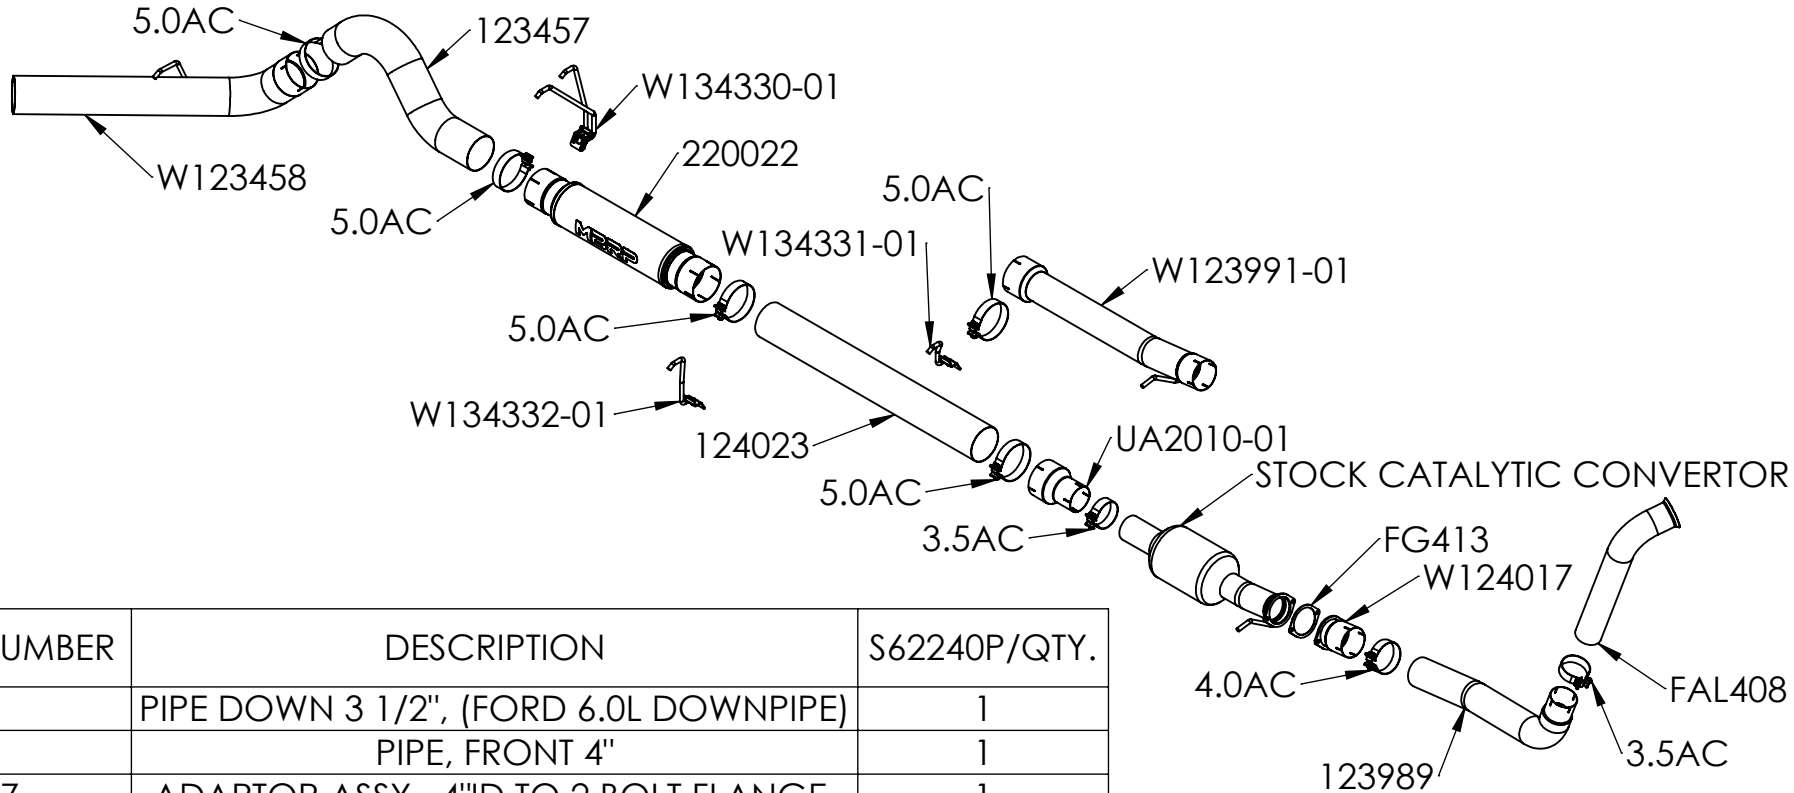

S62240P

2003-2007 FORD F250/F350, 6.0L POWERSTROKE
 TURBO BACK, (RETAINS FACTORY OR APPROVED CAT) 5", SINGLE SIDE

ITEM NO.	PART NUMBER	DESCRIPTION	S62240P/QTY.
1	FAL408	PIPE DOWN 3 1/2", (FORD 6.0L DOWNPIPE)	1
2	123989	PIPE, FRONT 4"	1
3	W124017	ADAPTOR ASSY., 4"ID TO 2 BOLT FLANGE	1
4	UA2010-01	3.50 ID TO 5.00 ID ADAPTOR	1
5	W123991-01	PIPE ASSEMBLY, 4"	1
6	124023	PIPE, 5", EXTENSION	1
7	220022	5" MUFFLER ASSEMBLY	1
8	123457	PIPE, OVER-AXLE 5" (FAL443)	1
9	W123458	PIPE ASSY, TAIL 5" (FAL443)	1
10	FG413	GASKET 3.740" ID	1
11	3.5AC	CLAMP, 3.5" BAND, ALUMINIZED STEEL	2
12	4.0AC	CLAMP, 4" BAND, ALUMINIZED STEEL	1
13	5.0AC	CLAMP, 5" BAND, ALUMINIZED STEEL	5
15	W134331-01	HANGER ASSY, HANG TIGHT™, 1/2"	1
16	W134332-01	HANGER ASSY, HANG TIGHT™, 1/2"	1
17	W134330-01	HANGER ASSY, HANG TIGHT™, DUAL 1/2"	1

12-Feb-21
 REV:G

MBRP