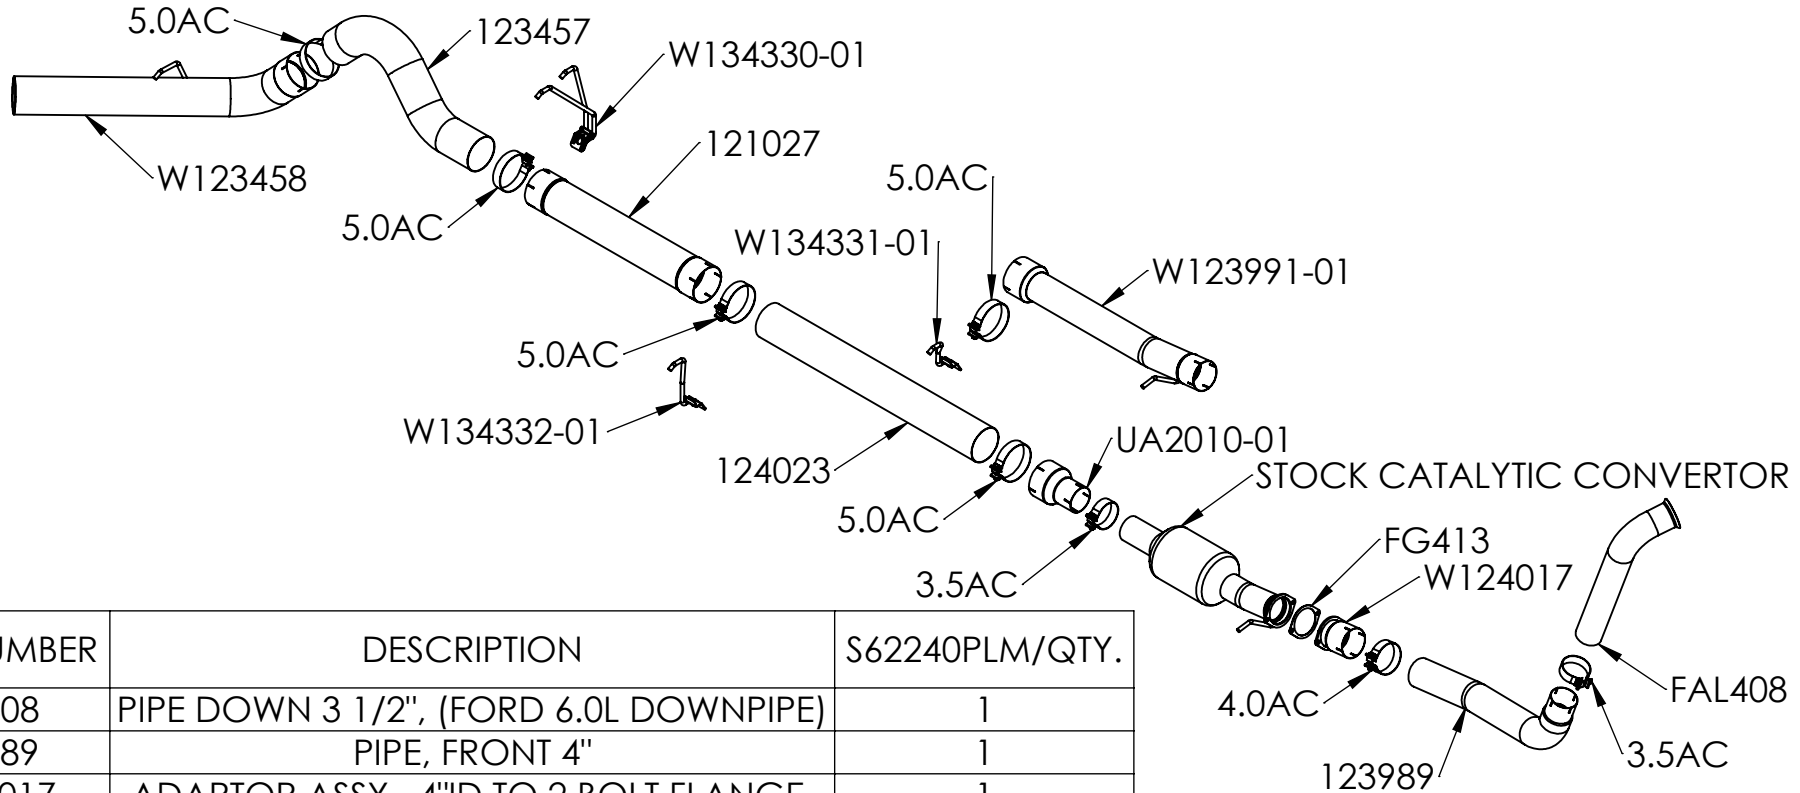

# S62240PLM

2003-2007 FORD F250/F350, 6.0L POWERSTROKE  
 TURBO BACK, (RETAINS FACTORY OR APPROVED CAT) 5", SINGLE SIDE

ITEM NO.	PART NUMBER	DESCRIPTION	S62240PLM/QTY.
1	FAL408	PIPE DOWN 3 1/2", (FORD 6.0L DOWNPIPE)	1
2	123989	PIPE, FRONT 4"	1
3	W124017	ADAPTOR ASSY., 4"ID TO 2 BOLT FLANGE	1
4	UA2010-01	3.50 ID TO 5.00 ID ADAPTOR	1
5	W123991-01	PIPE ASSEMBLY, 4"	1
6	124023	PIPE, 5", EXTENSION	1
7	121027	MUFFLER DELETE 5" DIA 31" LONG	1
8	123457	PIPE, OVER-AXLE 5" (FAL443)	1
9	W123458	PIPE ASSY, TAIL 5" (FAL443)	1
10	FG413	GASKET 3.740" ID	1
11	3.5AC	CLAMP, 3.5" BAND, ALUMINIZED STEEL	2
12	4.0AC	CLAMP, 4" BAND, ALUMINIZED STEEL	1
13	5.0AC	CLAMP, 5" BAND, ALUMINIZED STEEL	5
15	W134331-01	HANGER ASSY, HANG TIGHT™, 1/2"	1
16	W134332-01	HANGER ASSY, HANG TIGHT™, 1/2"	1
17	W134330-01	HANGER ASSY, HANG TIGHT™, DUAL 1/2"	1

26-Feb-21  
 REV:G

**MBRP**