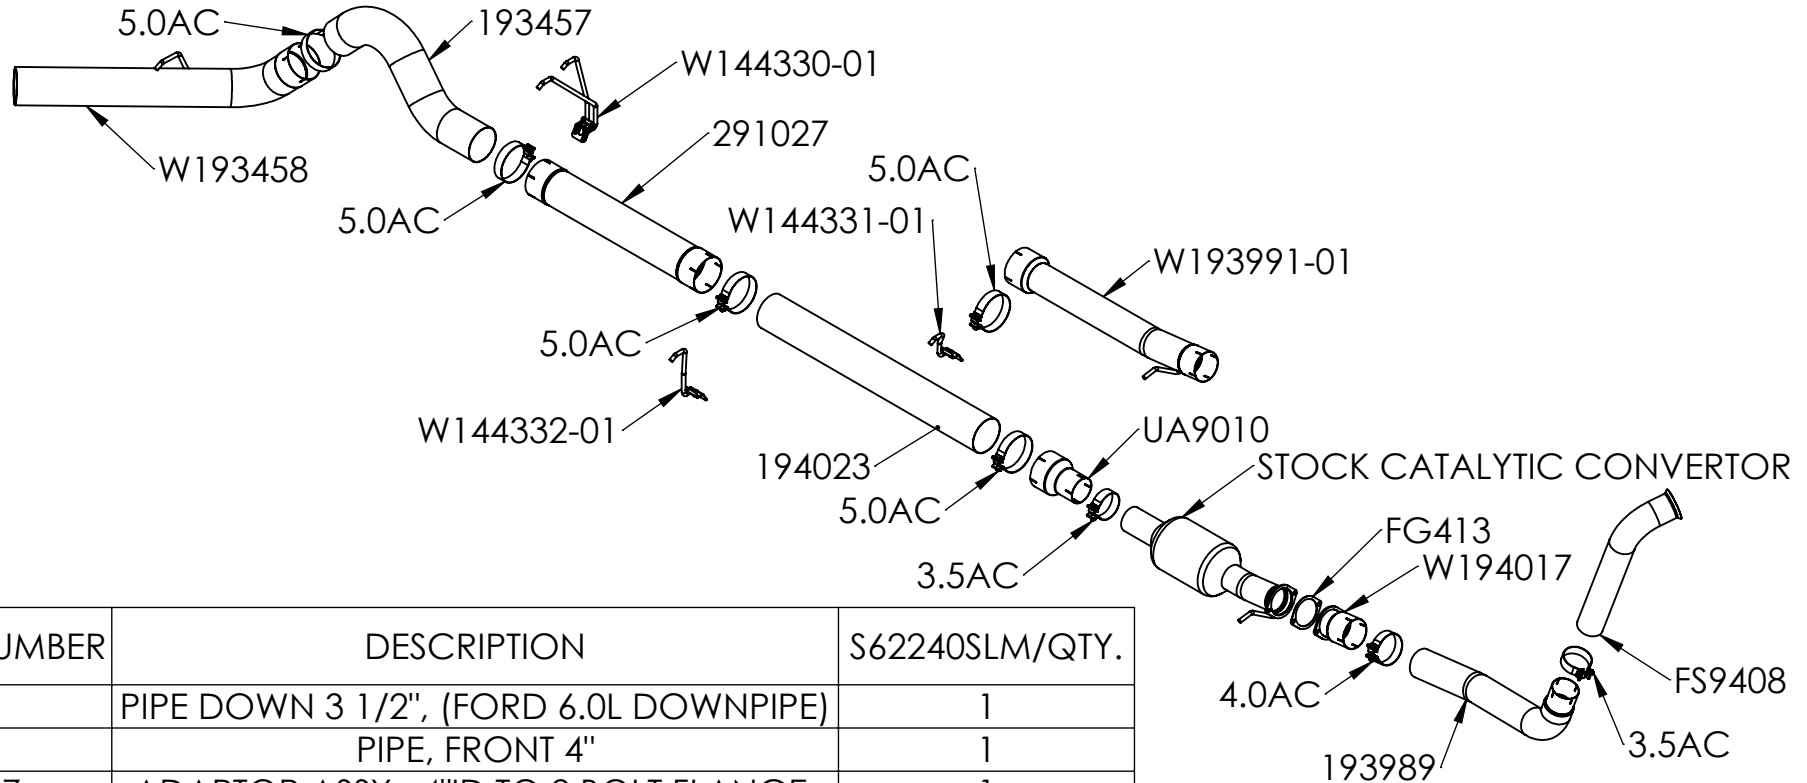

S62240SLM

2003-2007 FORD F250/F350, 6.0L POWERSTROKE
 TURBO BACK, (RETAINS FACTORY OR APPROVED CAT) 5", SINGLE SIDE

ITEM NO.	PART NUMBER	DESCRIPTION	S62240SLM/QTY.
1	FS9408	PIPE DOWN 3 1/2", (FORD 6.0L DOWNPIPE)	1
2	193989	PIPE, FRONT 4"	1
3	W194017	ADAPTOR ASSY., 4"ID TO 2 BOLT FLANGE	1
4	UA9010	3.50 ID TO 5.00 ID ADAPTOR	1
5	W193991-01	PIPE ASSEMBLY, 4"	1
6	194023	PIPE, 5", EXTENSION	1
7	291027	MUFFLER DELETE 5" DIA 31" LONG	1
8	193457	PIPE, OVER-AXLE 5" (FS9443)	1
9	W193458	PIPE ASSY, TAIL 5" (FS9443)	1
10	5.0AC	CLAMP, 5" BAND, ALUMINIZED STEEL	5
11	W144331-01	HANGER ASSY, HANG TIGHT™, 1/2"	1
12	W144332-01	HANGER ASSY, HANG TIGHT™, 1/2"	1
13	W144330-01	HANGER ASSY, HANG TIGHT™, DUAL 1/2"	1
14	3.5AC	CLAMP, 3.5" BAND, ALUMINIZED STEEL	2
15	4.0AC	CLAMP, 4" BAND, ALUMINIZED STEEL	1
16	FG413	GASKET 3.740" ID	1

12-Feb-21
 REV:K

MBRP