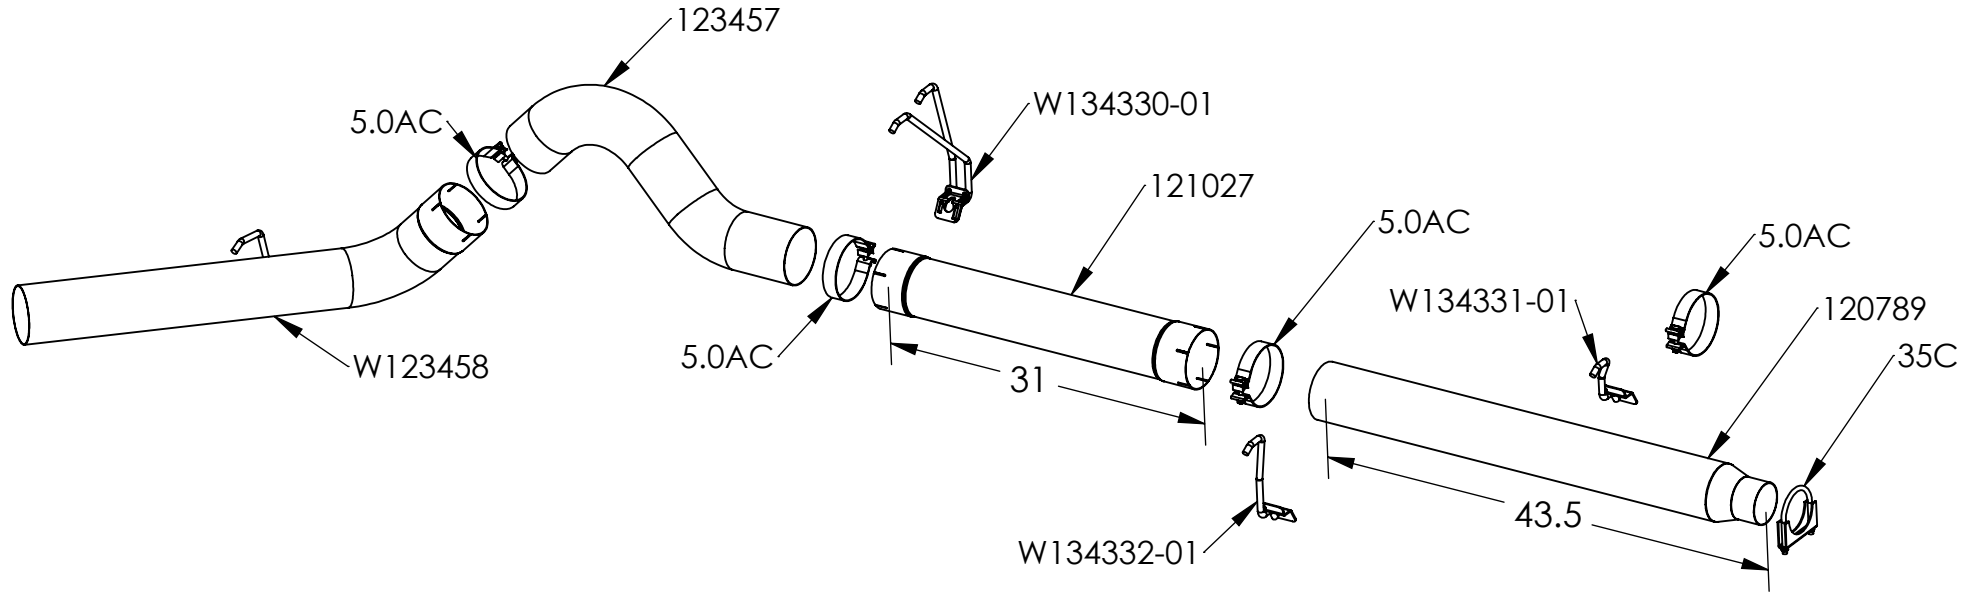

S62260PLM

2003-2007 FORD F250/F350, 6.0L POWERSTROKE ,
CAT BACK, 5", SINGLE SIDE

ITEM NO.	PART NUMBER	DESCRIPTION	S62260PLM/QTY.
1	120789	PIPE, 5", EXTENSION	1
2	121027	MUFFLER DELETE 5" DIA 31" LONG	1
3	123457	PIPE, OVER-AXLE 5" (FAL443)	1
4	W123458	PIPE ASSY, TAIL 5" (FAL443)	1
5	35C	3 1/2" CLAMP	1
6	5.0AC	CLAMP, 5" BAND, ALUMINIZED STEEL	4
7	W134331-01	HANGER ASSY, HANG TIGHT™, 1/2"	1
8	W134330-01	HANGER ASSY, HANG TIGHT™, DUAL 1/2"	1
9	W134332-01	HANGER ASSY, HANG TIGHT™, 1/2"	1