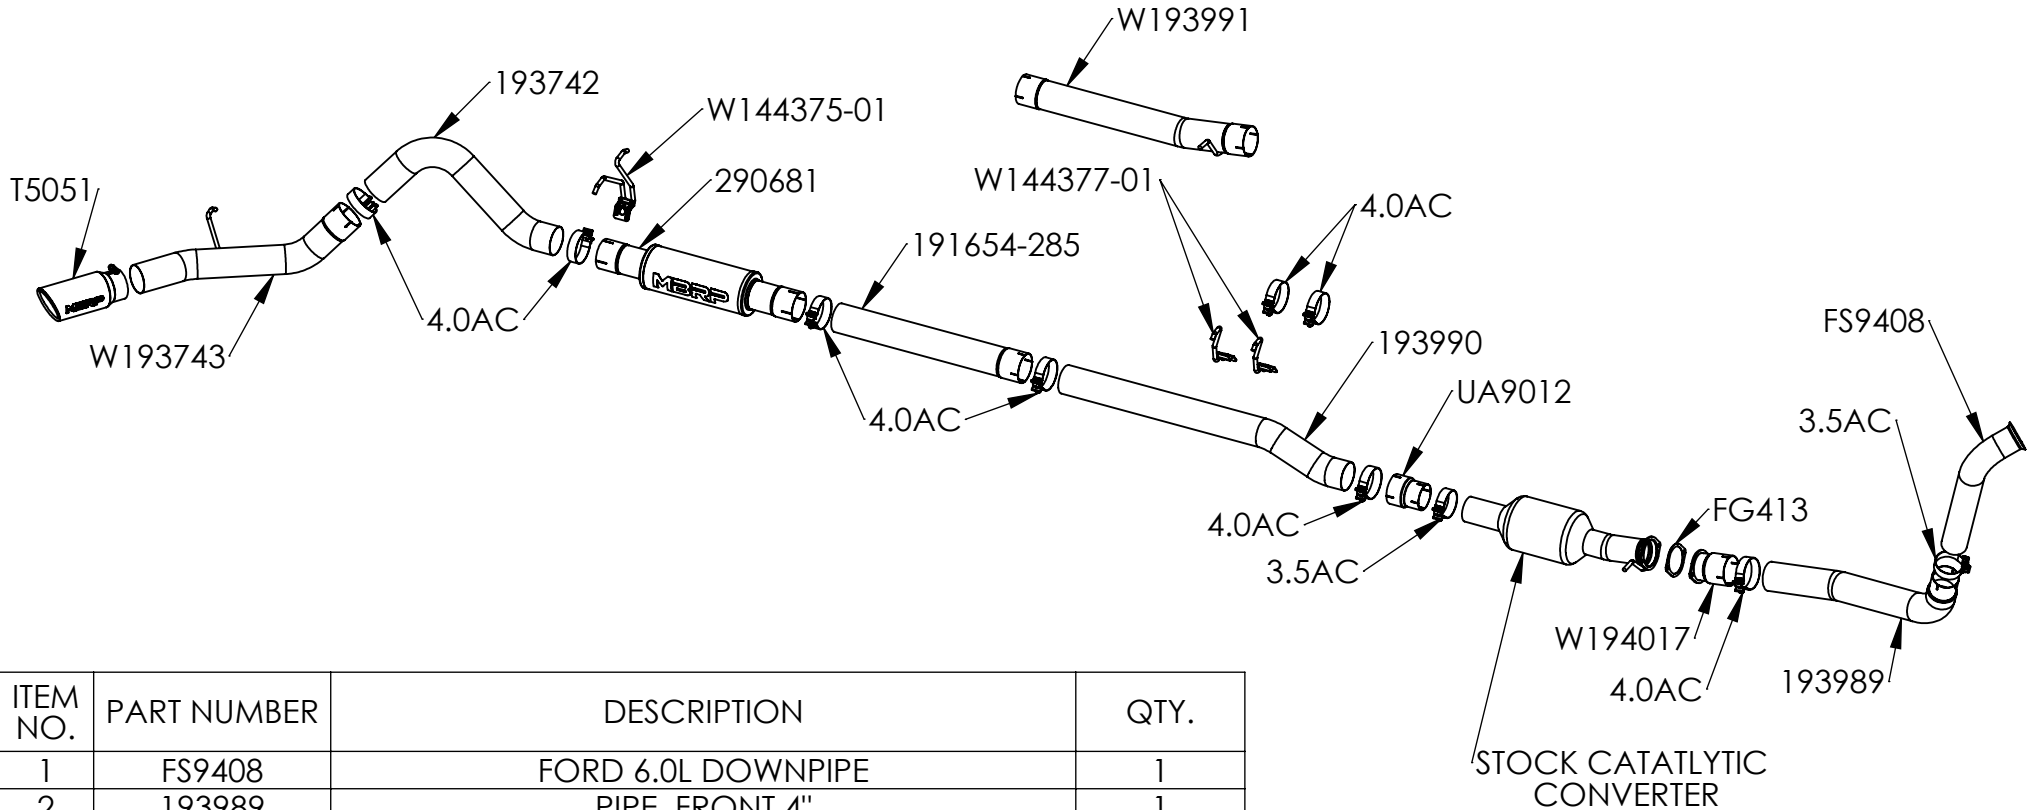

S6240409

2003-2007 FORD F350/F450/F550, 6.0L POWERSTROKE, CAB AND CHASSIS,
TURBO BACK, 4" SINGLE SIDE (RETAINS FACTORY OR APPROVED CAT),
EXCLUDES 140" WHEELBASE CONFIGURATIONS

ITEM NO.	PART NUMBER	DESCRIPTION	QTY.
1	FS9408	FORD 6.0L DOWNPIPE	1
2	193989	PIPE, FRONT 4"	1
3	W194017	ADAPTOR ASSY., 4"ID TO 2 BOLT FLANGE	1
4	FG413	GASKET 3.740" ID	1
5	UA9012	ADAPTOR, 3.5" ID TO 4.0" ID 4.75" L	1
6	W193991	PIPE ASSEMBLY, 4"	1
7	193990	PIPE, EXTENSION 4"	1
8	191654-285	PIPE, EXTENSION, 4"	1
9	290681	MUFFLER, 30"L SINGLE 4" (REPLACES 220019)	1
10	193742	PIPE, 4", OVER-AXLE (2 PCS F452)	1
11	W193743	PIPE ASSEMBLY, 4", TAIL	1
12	T5051	TIP, 4" IN, 5" OD SINGLE WALL TIP ROLLED LIP	1
13	3.5AC	CLAMP, 3.5" BAND, ALUMINIZED STEEL	2
14	4.0AC	CLAMP, 4" BAND, ALUMINIZED STEEL	8
15	W144375-01	HANGER ASSY, HANG TIGHT™, DUAL 1/2"	1
16	W144377-01	HANGER ASSY, HANG TIGHT™, 1/2"	2

25-Feb-21
REV:L

MBRP