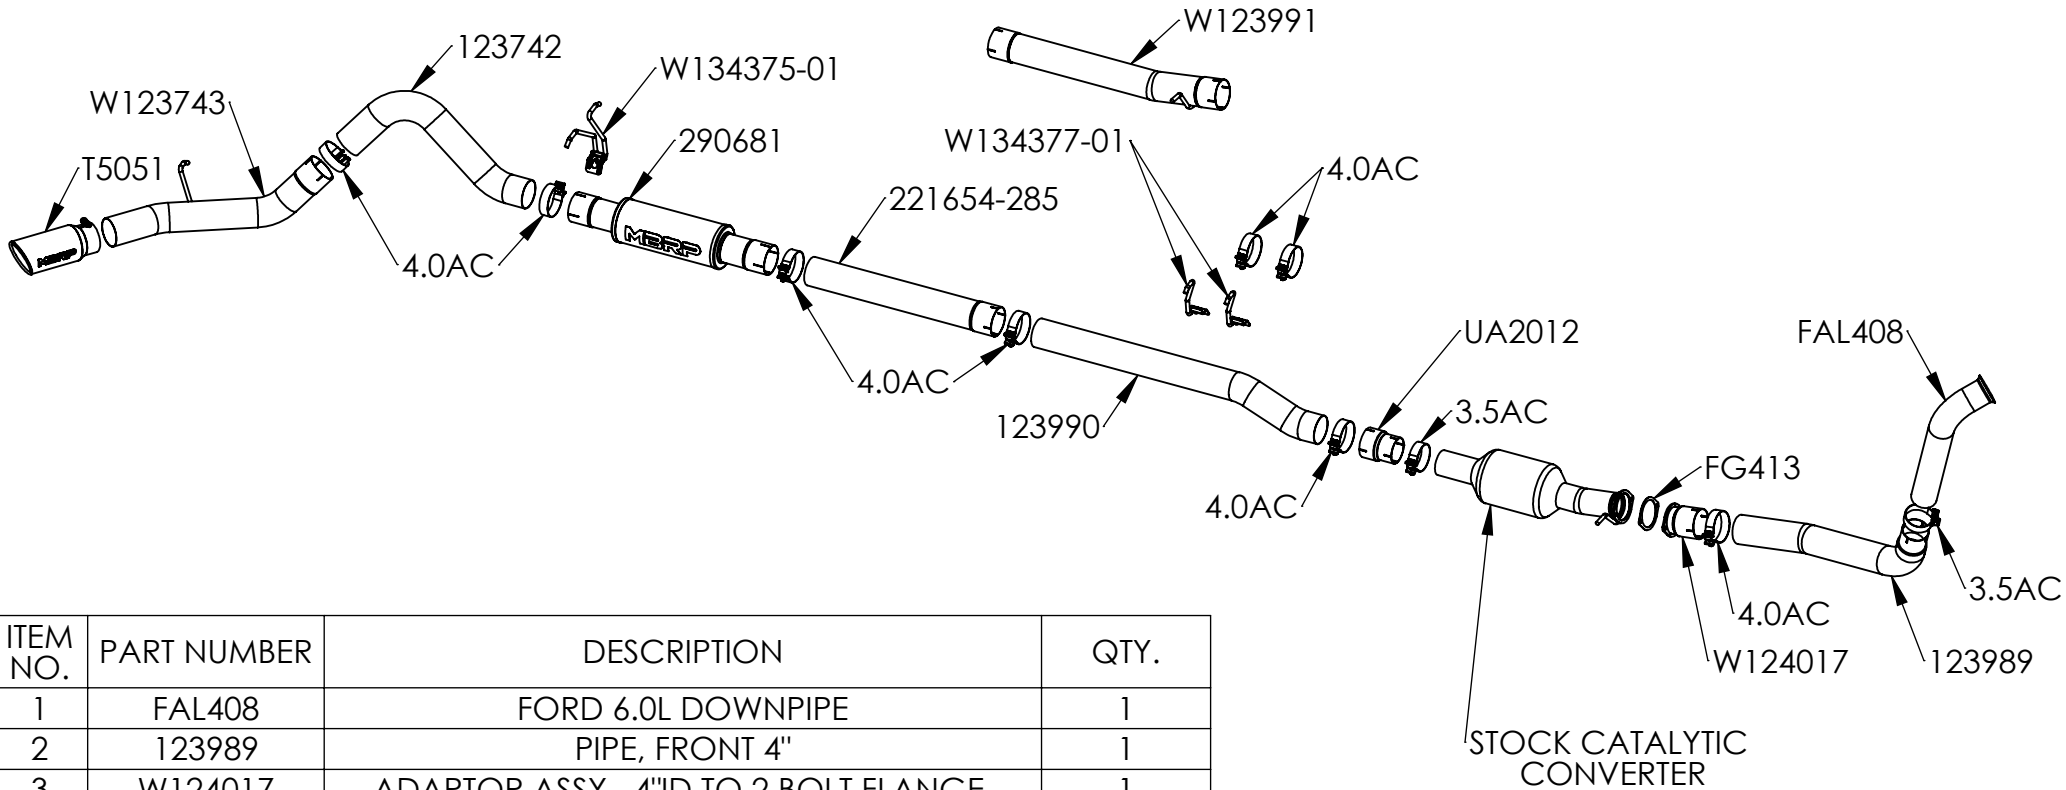

# S6240AL

**2003-2007 FORD F350/F450/F550, 6.0L POWERSTROKE. CAB AND CHASSIS, TURBO BACK, 4" SINGLE SIDE (RETAINS FACTORY OR APPROVED CAT), EXCLUDES 140" WHEELBASE CONFIGURATIONS**

ITEM NO.	PART NUMBER	DESCRIPTION	QTY.
1	FAL408	FORD 6.0L DOWNPIPE	1
2	123989	PIPE, FRONT 4"	1
3	W124017	ADAPTOR ASSY., 4"ID TO 2 BOLT FLANGE	1
4	FG413	GASKET 3.740" ID	1
5	UA2012	ADAPTOR, 3.5" ID TO 4.0" ID 4.75" L	1
6	W123991	PIPE ASSEMBLY, 4"	1
7	123990	PIPE, EXTENSION 4"	1
8	221654-285	PIPE, EXTENSION, 4"	1
9	290681	MUFFLER, 30"L SINGLE 4" (REPLACES 220019)	1
10	123742	PIPE, 4", OVER-AXLE (2 PCS F452)	1
11	W123743	PIPE ASSEMBLY, 4", TAIL	1
12	T5051	TIP, 4" IN, 5" OD SINGLE WALL TIP ROLLED LIP	1
13	3.5AC	CLAMP, 3.5" BAND, ALUMINIZED STEEL	2
14	4.0AC	CLAMP, 4" BAND, ALUMINIZED STEEL	8
15	W134375-01	HANGER ASSY, HANG TIGHT™, DUAL 1/2"	1
16	W134377-01	HANGER ASSY, HANG TIGHT™, 1/2"	2

25-Feb-21  
REV:L

**MBRP**