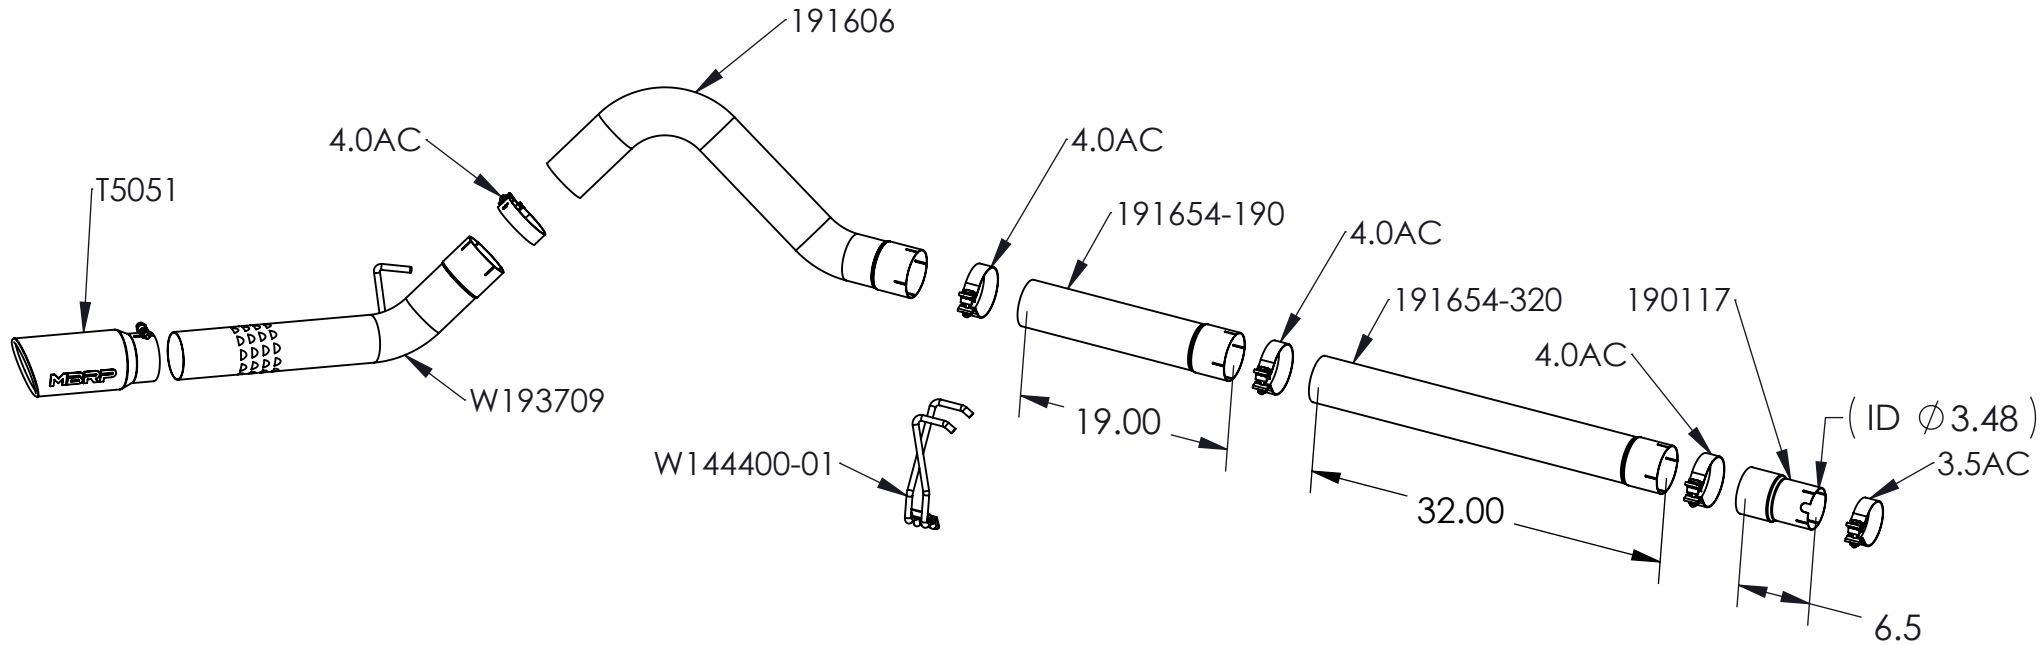

S6242409

2008-2010 FORD F250/350/450, 6.4L POWERSTROKE ,
 FILTER BACK, 4" SINGLE SIDE

ITEM NO.	PART NUMBER	DESCRIPTION	S6242409/QTY.
1	190117	ADAPTOR 3.5 ID to 4OD	1
2	191654-320	PIPE, EXTENSION, 4"	1
3	191654-190	PIPE, EXTENSION, 4"	1
4	191606	4" TAIL/OVER-AXLE PIPE - 6.4L FORD	1
5	W193709	PIPE ASSEMBLY, 4", TAIL (2 PCS W1X0124)	1
6	3.5AC	CLAMP, 3.5" BAND, ALUMINIZED STEEL	1
7	4.0AC	CLAMP, 4" BAND, ALUMINIZED STEEL	4
8	W144400-01	HANGER ASSY, HANG TIGHT™, DUAL 1/2"	1
9	T5051	TIP, 4" IN, 5" OD SINGLE WALL TIP ROLLED LIP	1