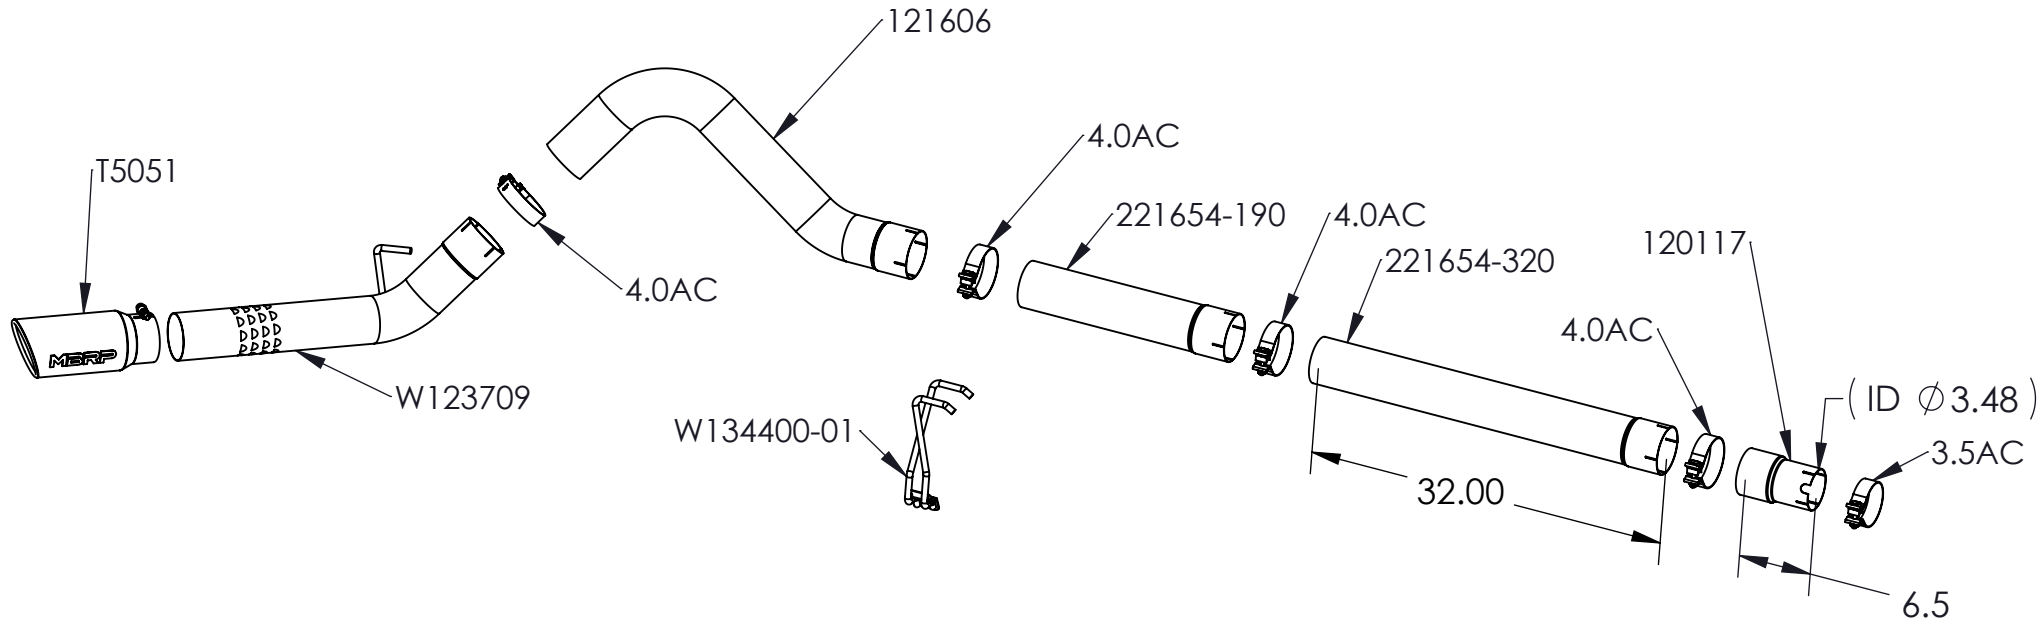

S6242AL

2008-2010 FORD F250/350/450, 6.4L POWERSTROKE ,
 FILTER BACK, 4" SINGLE SIDE

ITEM NO.	PART NUMBER	DESCRIPTION	S6242AL/QTY.
1	120117	ADAPTOR 3.5 ID to 4OD	1
2	221654-320	PIPE, EXTENSION, 4"	1
3	221654-190	PIPE, EXTENSION, 4"	1
4	121606	4" TAIL/OVER-AXLE PIPE - 6.4L FORD	1
5	W123709	PIPE ASSEMBLY, 4", TAIL (2 PCS W1X0124)	1
6	3.5AC	CLAMP, 3.5" BAND, ALUMINIZED STEEL	1
7	4.0AC	CLAMP, 4" BAND, ALUMINIZED STEEL	4
8	W134400-01	HANGER ASSY, HANG TIGHT™, DUAL 1/2"	1
9	T5051	TIP, 4" IN, 5" OD SINGLE WALL TIP ROLLED LIP	1