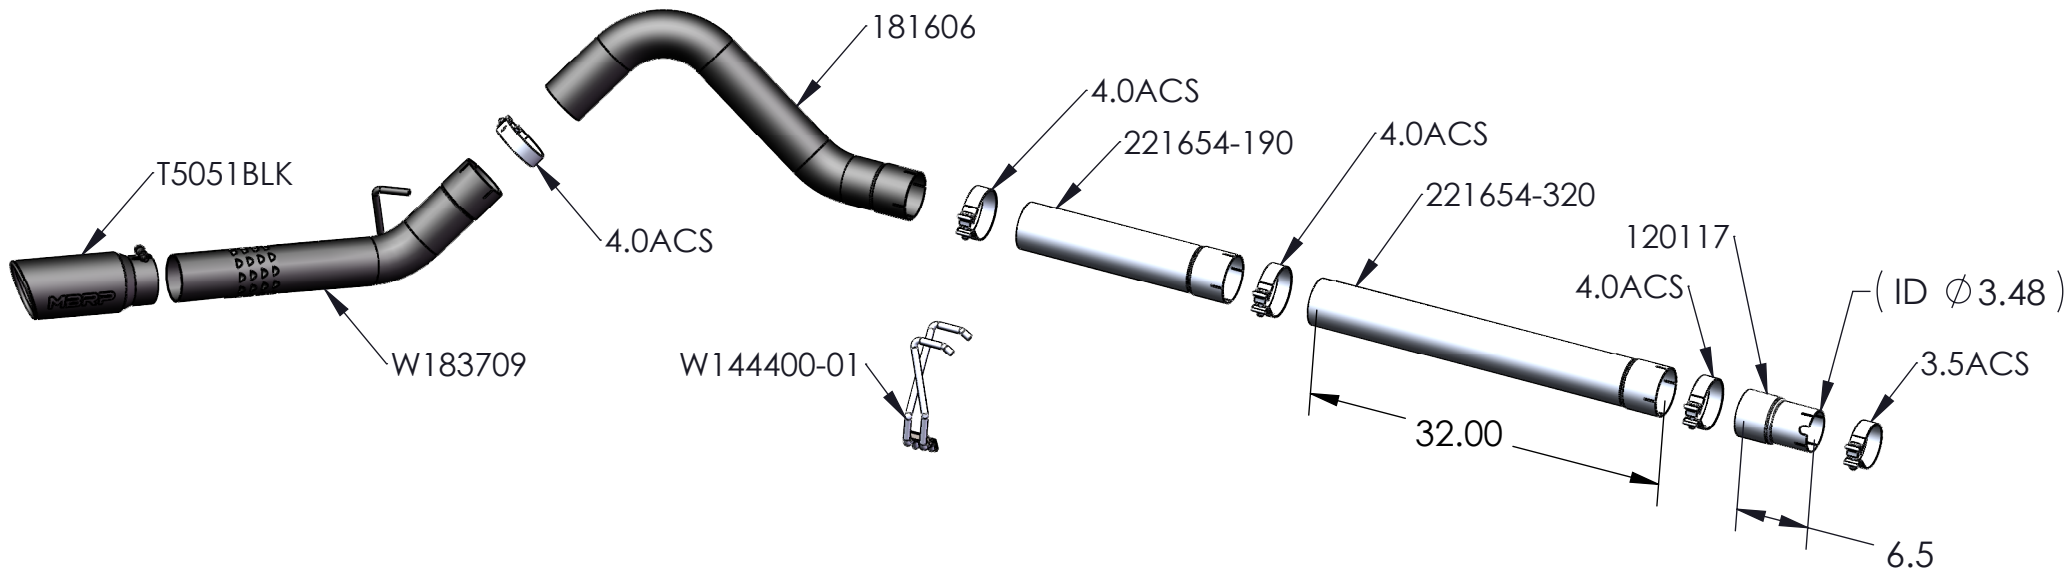

S6242BLK

2008-2010 FORD F250/350/450, 6.4L POWERSTROKE ,
 FILTER BACK, 4" SINGLE SIDE

ITEM NO.	PART NUMBER	DESCRIPTION	S6242BLK/QTY.
1	120117	ADAPTOR 3.5 ID to 4OD	1
2	221654-320	PIPE, EXTENSION, 4"	1
3	221654-190	PIPE, EXTENSION, 4"	1
4	181606	4" TAIL/OVER-AXLE PIPE - 6.4L FORD	1
5	W183709	PIPE ASSEMBLY, 4", TAIL (2 PCS W1X0124)	1
6	3.5ACS	CLAMP, 3.5" BAND, STAINLESS STEEL	1
7	4.0ACS	CLAMP, 4" BAND, STAINLESS STEEL	4
8	W144400-01	HANGER ASSY, HANG TIGHT™, DUAL 1/2"	1
9	T5051BLK	TIP, 4" IN, 5" OD SINGLE WALL TIP ROLLED LIP	1