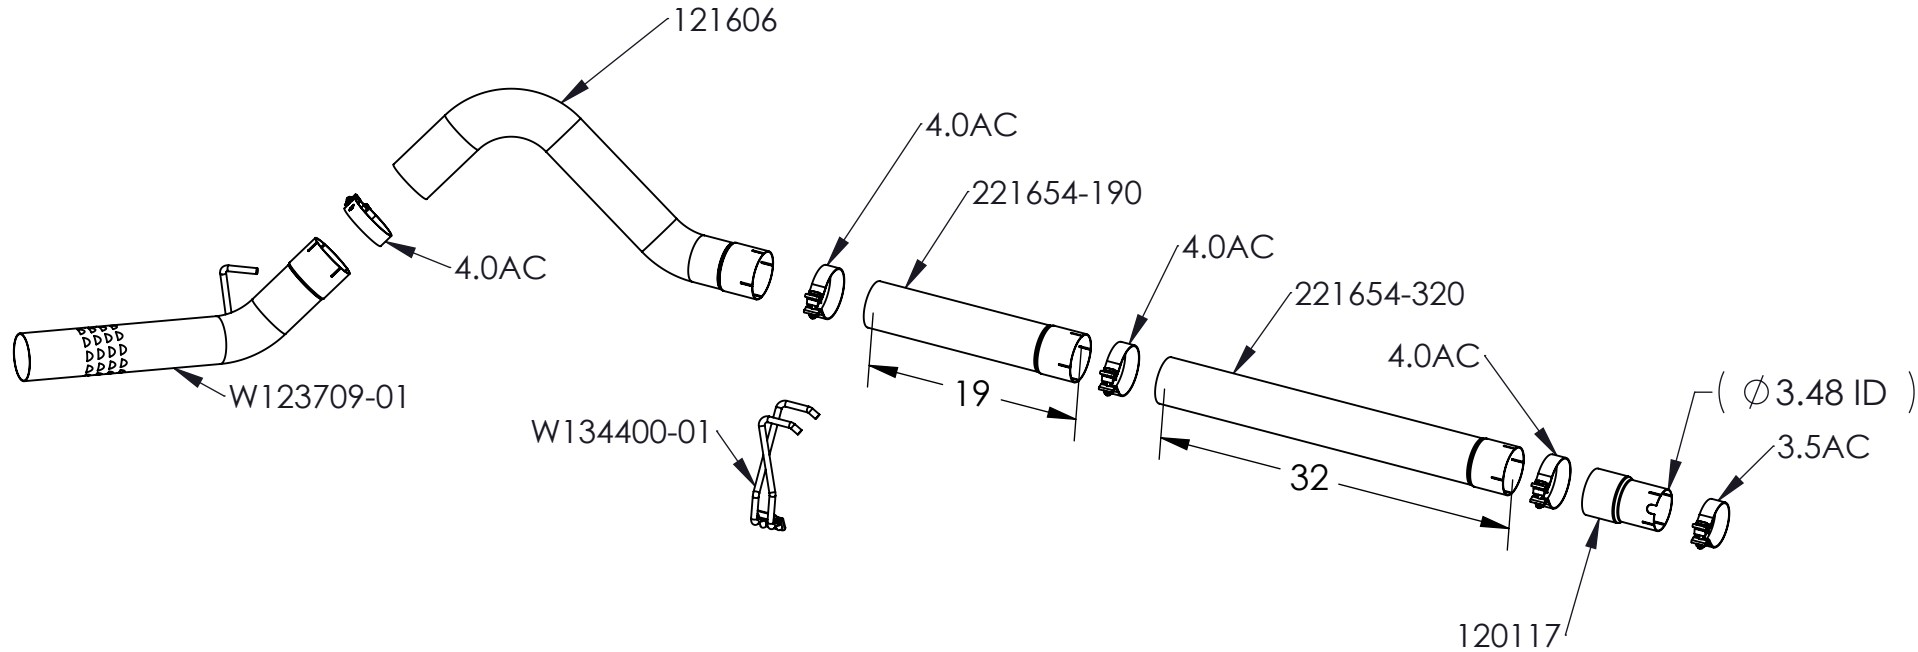

# S6242P

2008-2010 FORD F250/350/450, 6.4L POWERSTROKE ,  
 FILTER BACK, 4" SINGLE SIDE

ITEM NO.	PART NUMBER	DESCRIPTION	S6242P/QTY.
1	120117	ADAPTOR 3.5 ID to 4OD	1
2	221654-320	PIPE, EXTENSION, 4"	1
3	221654-190	PIPE, EXTENSION, 4"	1
4	121606	4" TAIL/OVER-AXLE PIPE - 6.4L FORD	1
5	W123709-01	PIPE ASSEMBLY, 4", TAIL (2 PCS W1X0124)	1
6	3.5AC	CLAMP, 3.5" BAND, ALUMINIZED STEEL	1
7	4.0AC	CLAMP, 4" BAND, ALUMINIZED STEEL	4
8	W134400-01	HANGER ASSY, HANG TIGHT™, DUAL 1/2"	1

December 30, 2020  
 REV:G

**MBRP**