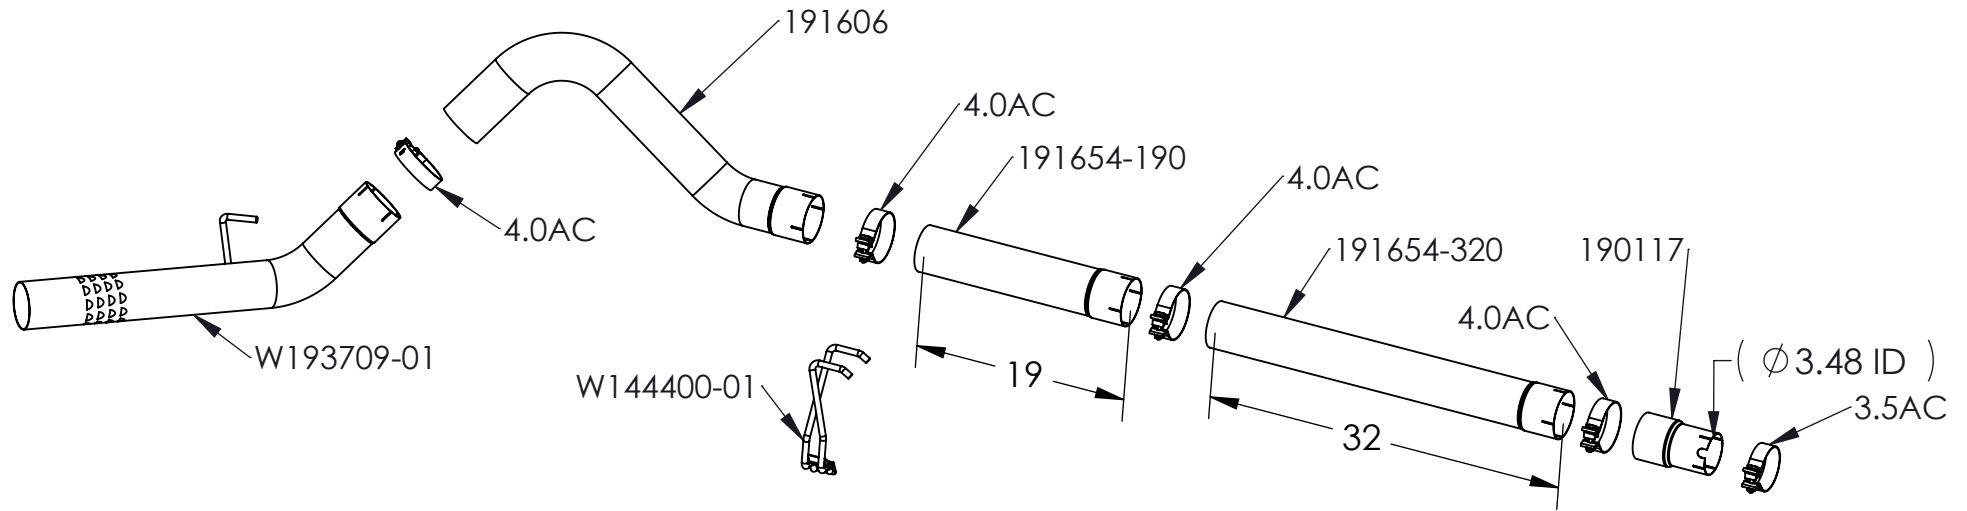

S6242SLM

2008-2010 FORD F250/350/450, 6.4L POWERSTROKE ,
 FILTER BACK, 4" SINGLE SIDE

ITEM NO.	PART NUMBER	DESCRIPTION	S6242SLM/QTY.
1	190117	ADAPTOR 3.5 ID to 4OD	1
2	191654-320	PIPE, EXTENSION, 4"	1
3	191654-190	PIPE, EXTENSION, 4"	1
4	191606	4" TAIL/OVER-AXLE PIPE - 6.4L FORD	1
5	W193709-01	PIPE ASSEMBLY, 4", TAIL (2 PCS W1X0124)	1
6	3.5AC	CLAMP, 3.5" BAND, ALUMINIZED STEEL	1
7	4.0AC	CLAMP, 4" BAND, ALUMINIZED STEEL	4
8	W144400-01	HANGER ASSY, HANG TIGHT™, DUAL 1/2"	1