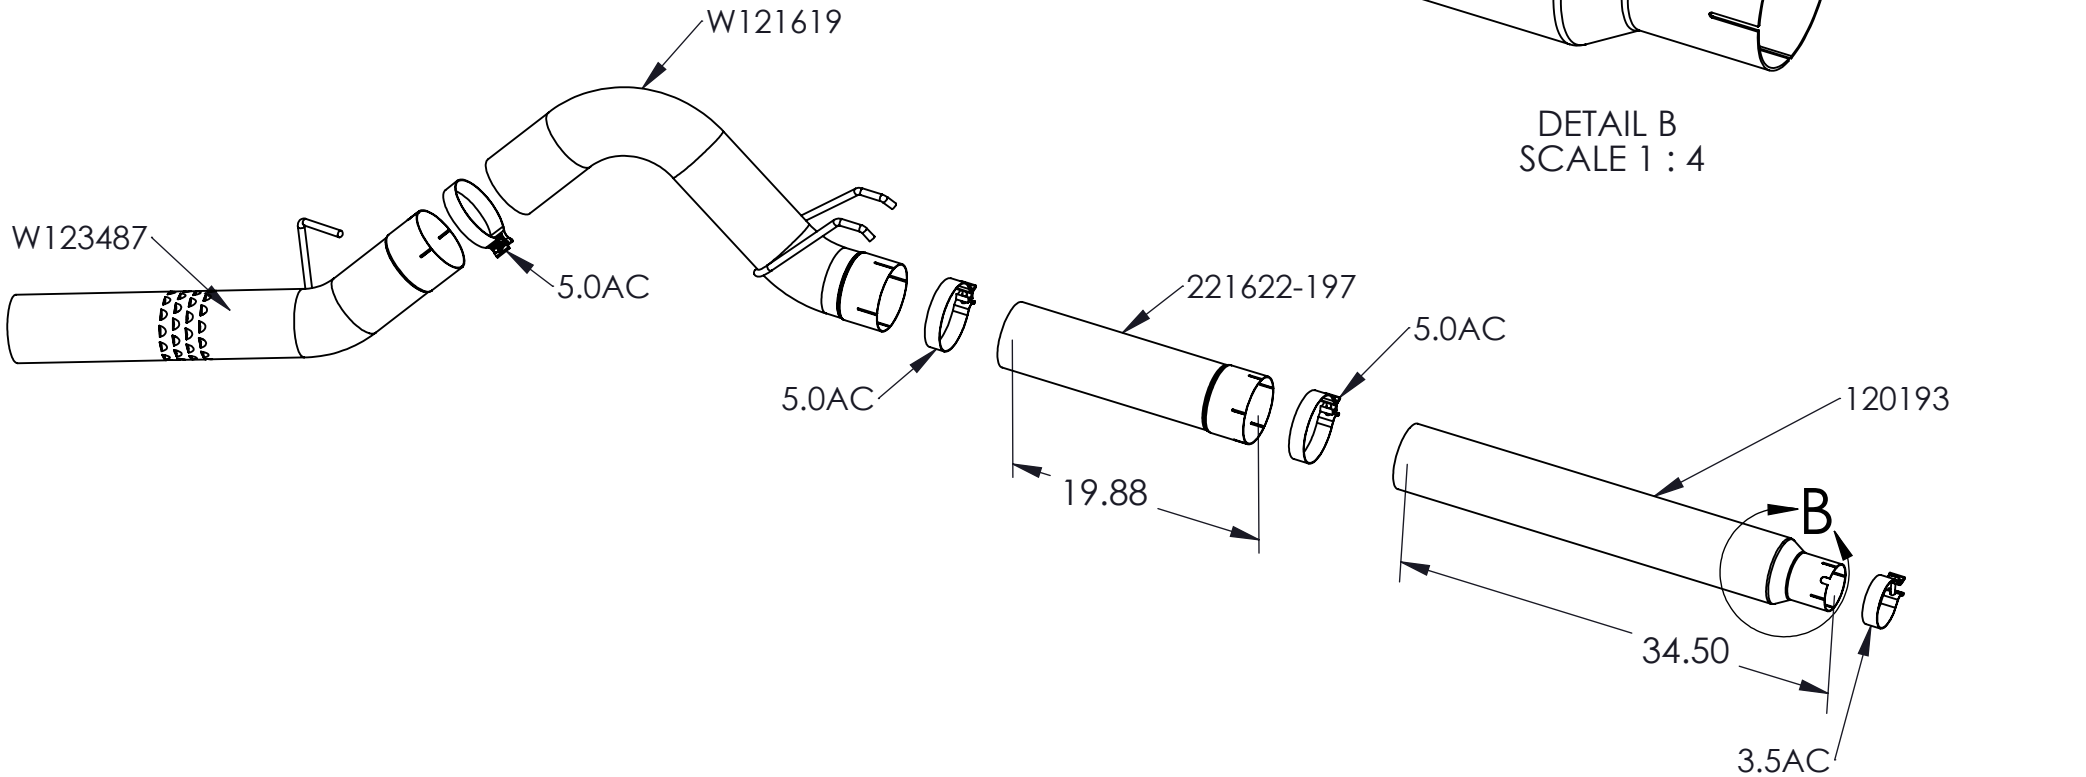

# S62460PLM

08-10 FORD F250/F350/F450 6.4L POWERSTROKE, PARTICULATE  
 FILTER BACK, 5" SINGLE SIDE

ITEM NO.	PART NUMBER	DESCRIPTION	S62460PLM/QTY.
1	120193	PIPE, 3.47"ID TO 5" OD EXTENSION	1
2	221622-197	EXTENSION PIPE 5"	1
3	W121619	PIPE ASSY, OVER-AXLE 5 (2 PC W1x0195)	1
4	W123487	PIPE ASSY, TAIL 5" (2 PC W1x0195)	1
5	3.5AC	CLAMP, 3.5" BAND, ALUMINIZED STEEL	1
6	5.0AC	CLAMP, 5" BAND, ALUMINIZED STEEL	3