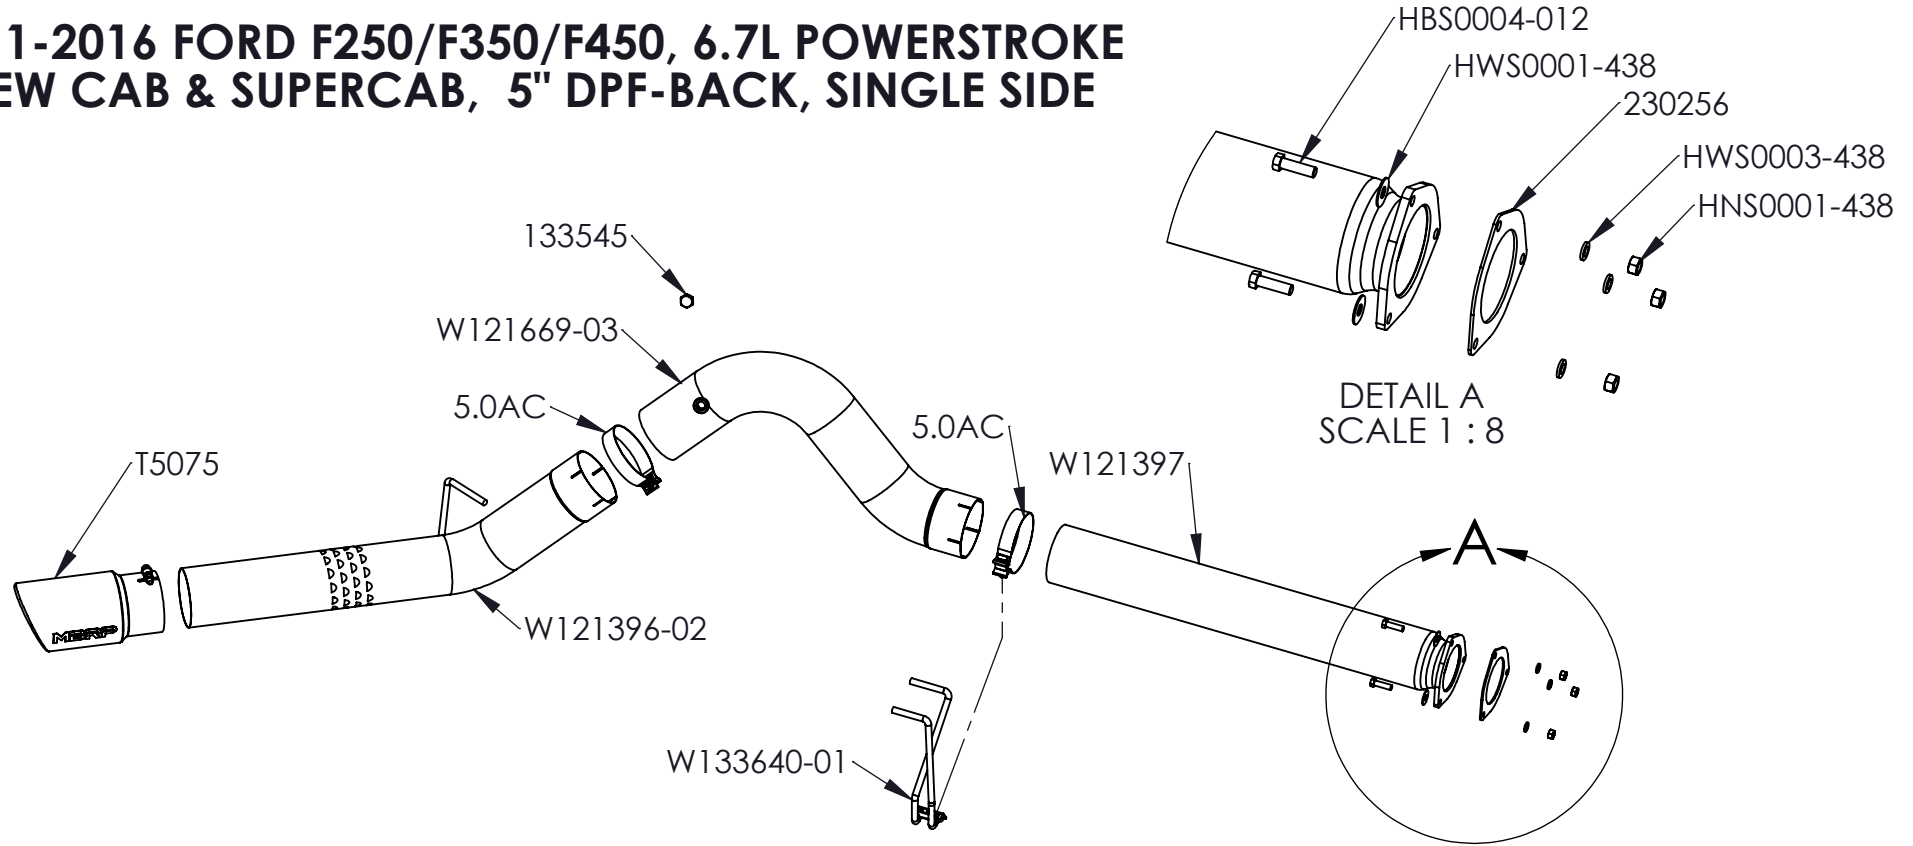

S62530AL

2011-2016 FORD F250/F350/F450, 6.7L POWERSTROKE
CREW CAB & SUPERCAB, 5" DPF-BACK, SINGLE SIDE

ITEM NO.	PART NUMBER	DESCRIPTION	S62530AL/QTY.
1	W121397	5" EXTENSION PIPE ASSY	1
2	W121669-03	PIPE ASSY. 5" OVER AXLE WITH BUNG	1
3	W121396-02	PIPE ASSEMBLY, TAIL	1
4	133545	M22X1.5 HEX HEAD PLUG	1
5	5.0AC	CLAMP, 5" BAND, ALUMINIZED STEEL	2
6	W133640-01	HANGER ASSY, HANG TIGHT™, DUAL 1/2"	1
7	230256	DURAMAX PARTICULATE FILTER FLANGE GASKET	1
8	HBS0004-012	BOLT, HEX, 7/16-14 X 1 1/2"-GR5, ZN	3
9	HNS0001-438	NUT, HEX, 7/16", ZINC COATED	3
10	HWS0001-438	WASHER, FLAT, 7/16" - ZINC COATED	3
11	HWS0003-438	WASHER, LOCKING, 7/16", ZN	3
12	T5075	TIP, 5" ID, 6" OD, SINGLE WALL ROLLED LIP	1

28-Apr-20
REV:G

MBRP