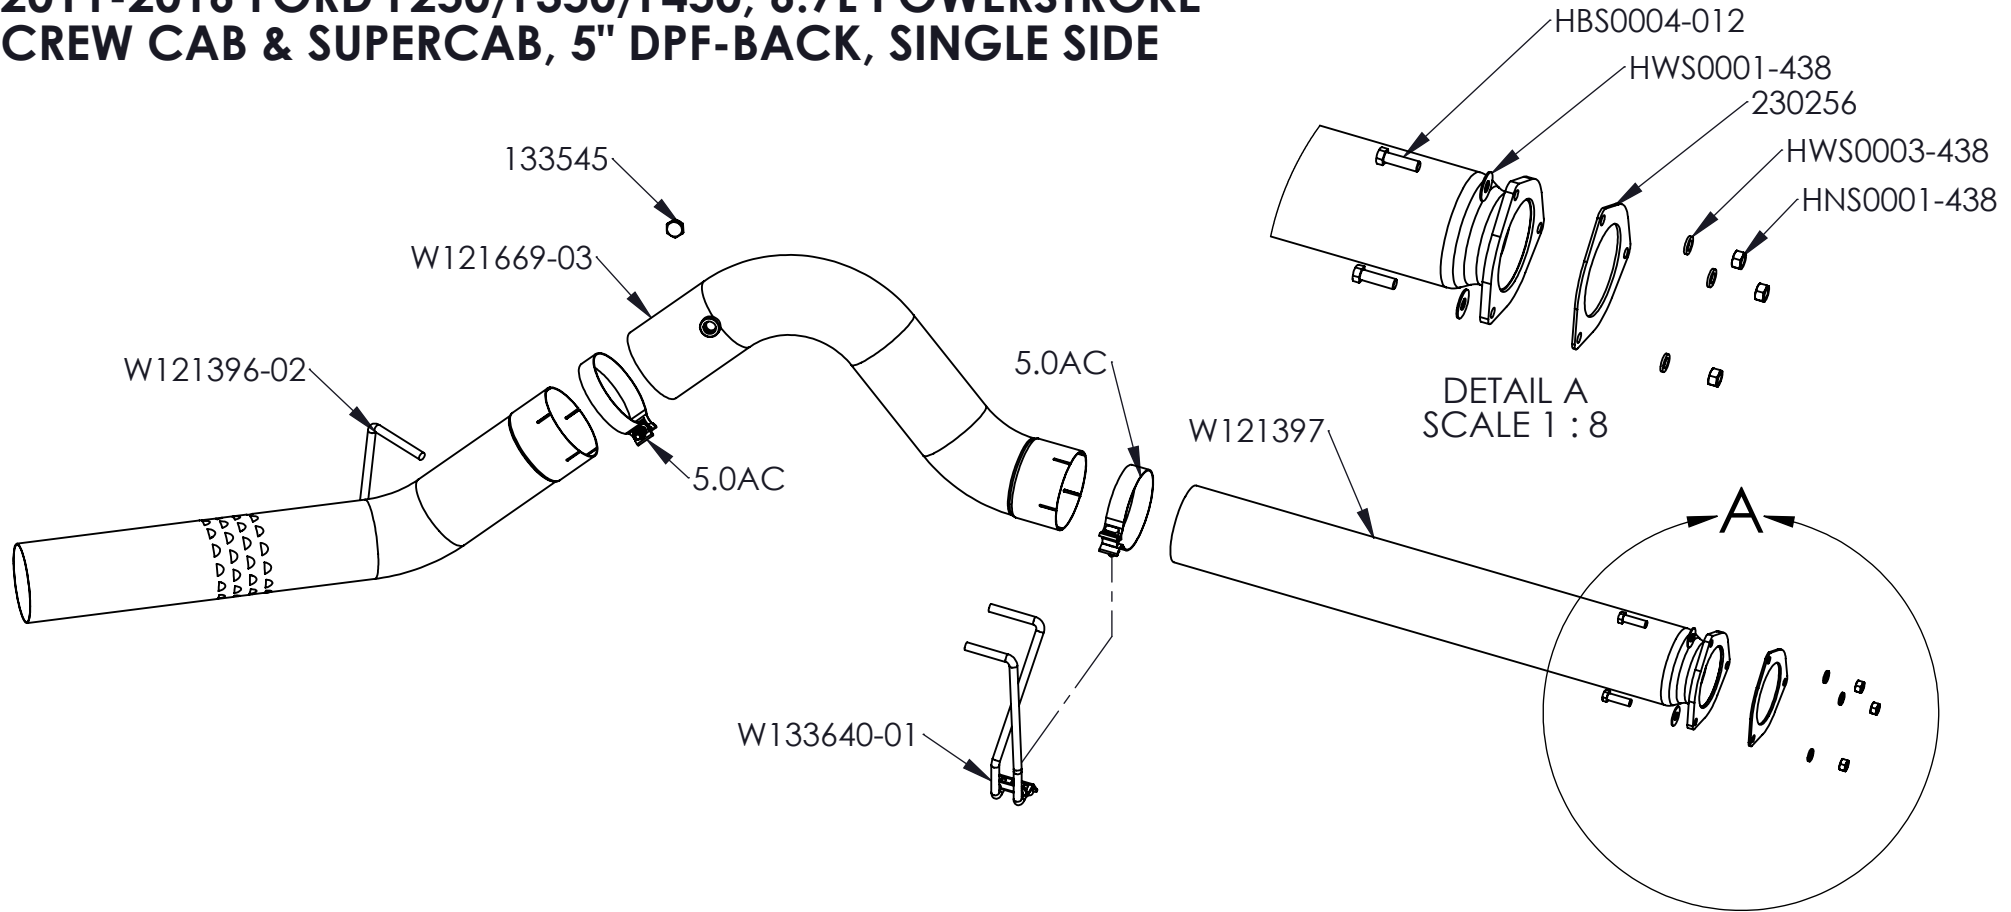

S62530PLM

2011-2016 FORD F250/F350/F450, 6.7L POWERSTROKE
CREW CAB & SUPERCAB, 5" DPF-BACK, SINGLE SIDE

ITEM NO.	PART NUMBER	DESCRIPTION	S62530PLM/QTY.
1	W121397	5" EXTENSION PIPE ASSY	1
2	W121669-03	PIPE ASSY. 5" OVER AXLE WITH BUNG	1
3	W121396-02	PIPE ASSEMBLY, TAIL	1
4	133545	M22X1.5 HEX HEAD PLUG	1
5	5.0AC	CLAMP, 5" BAND, ALUMINIZED STEEL	2
6	W133640-01	HANGER ASSY, HANG TIGHT™, DUAL 1/2"	1
7	230256	DURAMAX PARTICULATE FILTER FLANGE GASKET	1
5	HBS0004-012	BOLT, HEX, 7/16-14 X 1 1/2"-GR5, ZN	3
9	HNS0001-438	NUT, HEX, 7/16", ZINC COATED	3
10	HWS0001-438	WASHER, FLAT, 7/16" - ZINC COATED	3
11	HWS0003-438	WASHER, LOCKING, 7/16", ZN	3