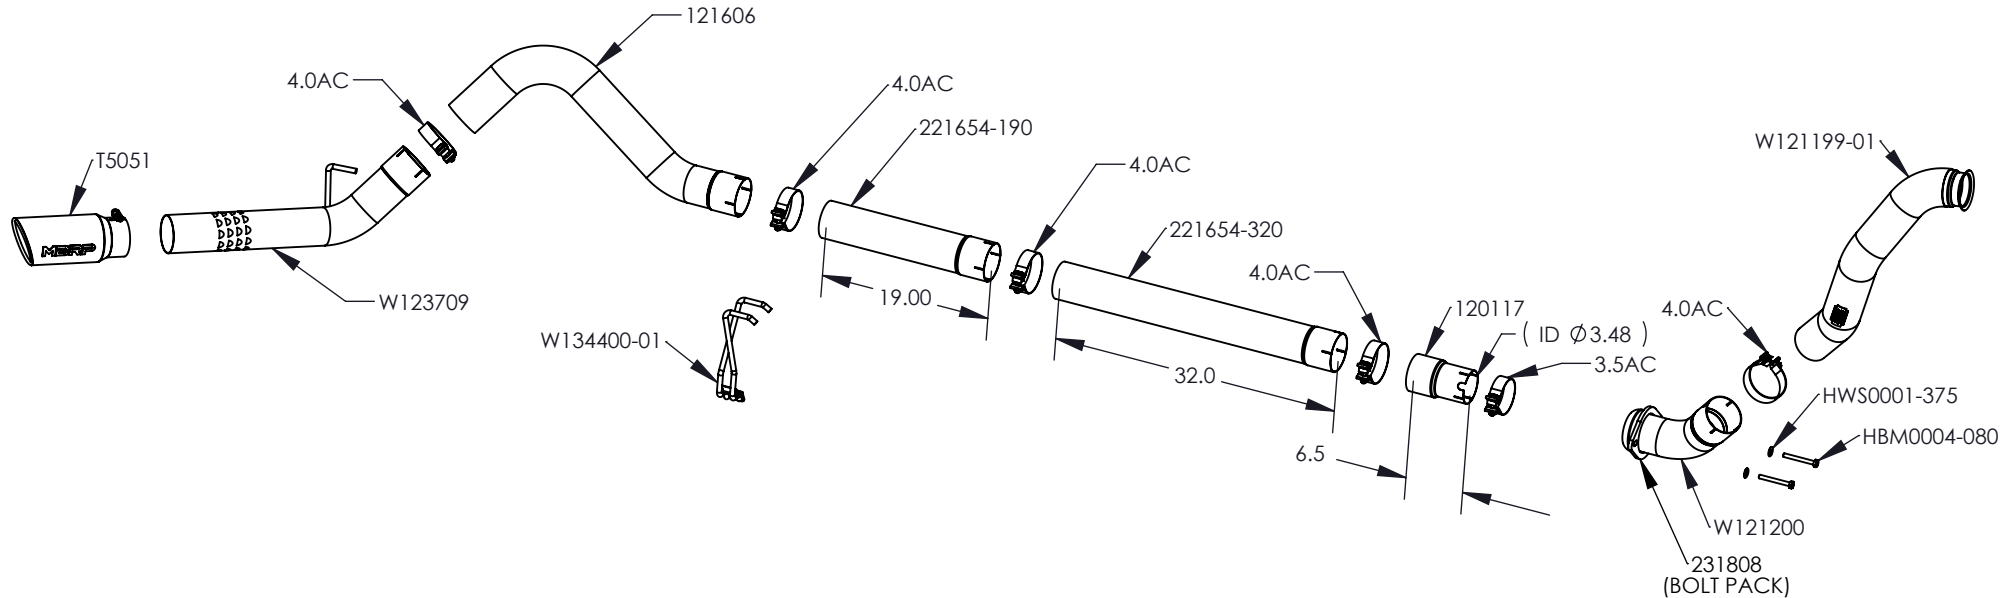

# S6282AL

2008-2010 FORD F250/350/450, 6.4L POWERSTROKE ,  
 FILTER BACK WITH DOWNPIPE

CARB EO# : D-763-1

ITEM NO.	PART NUMBER	DESCRIPTION	S6282AL/QTY.
1	W121199-01	6.4L POWERSTROKE DOWNPIPE - UPPER PIPE ASSEMBLY CARB	1
2	W121200	PIPE ASSY, 4", DOWNPIPE LOWER	1
3	120117	ADAPTOR 3.5 ID to 4OD	1
4	221654-320	PIPE, EXTENSION, 4"	1
5	221654-190	PIPE, EXTENSION, 4"	1
6	121606	4" TAIL/OVER-AXLE PIPE - 6.4L FORD	1
7	W123709	PIPE ASSEMBLY, 4", TAIL (2 PCS W1X0124)	1
8	3.5AC	CLAMP, 3.5" BAND, ALUMINIZED STEEL	1
9	4.0AC	CLAMP, 4" BAND, ALUMINIZED STEEL	5
10	T5051	TIP, 4" IN, 5" OD SINGLE WALL TIP ROLLED LIP	1
11	W134400-01	HANGER ASSY, HANG TIGHT™, DUAL 1/2"	1
12	HBM0004-080	BOLT, HEX, M10X80MM-GRADE 8.8, ZINC COATED	2
13	HWS0001-375	WASHER, FLAT, 3/8", ZN	2
14	231808	FLANGE, 2-BOLT	1

December 31, 2020  
 REV:F

**MBRP**