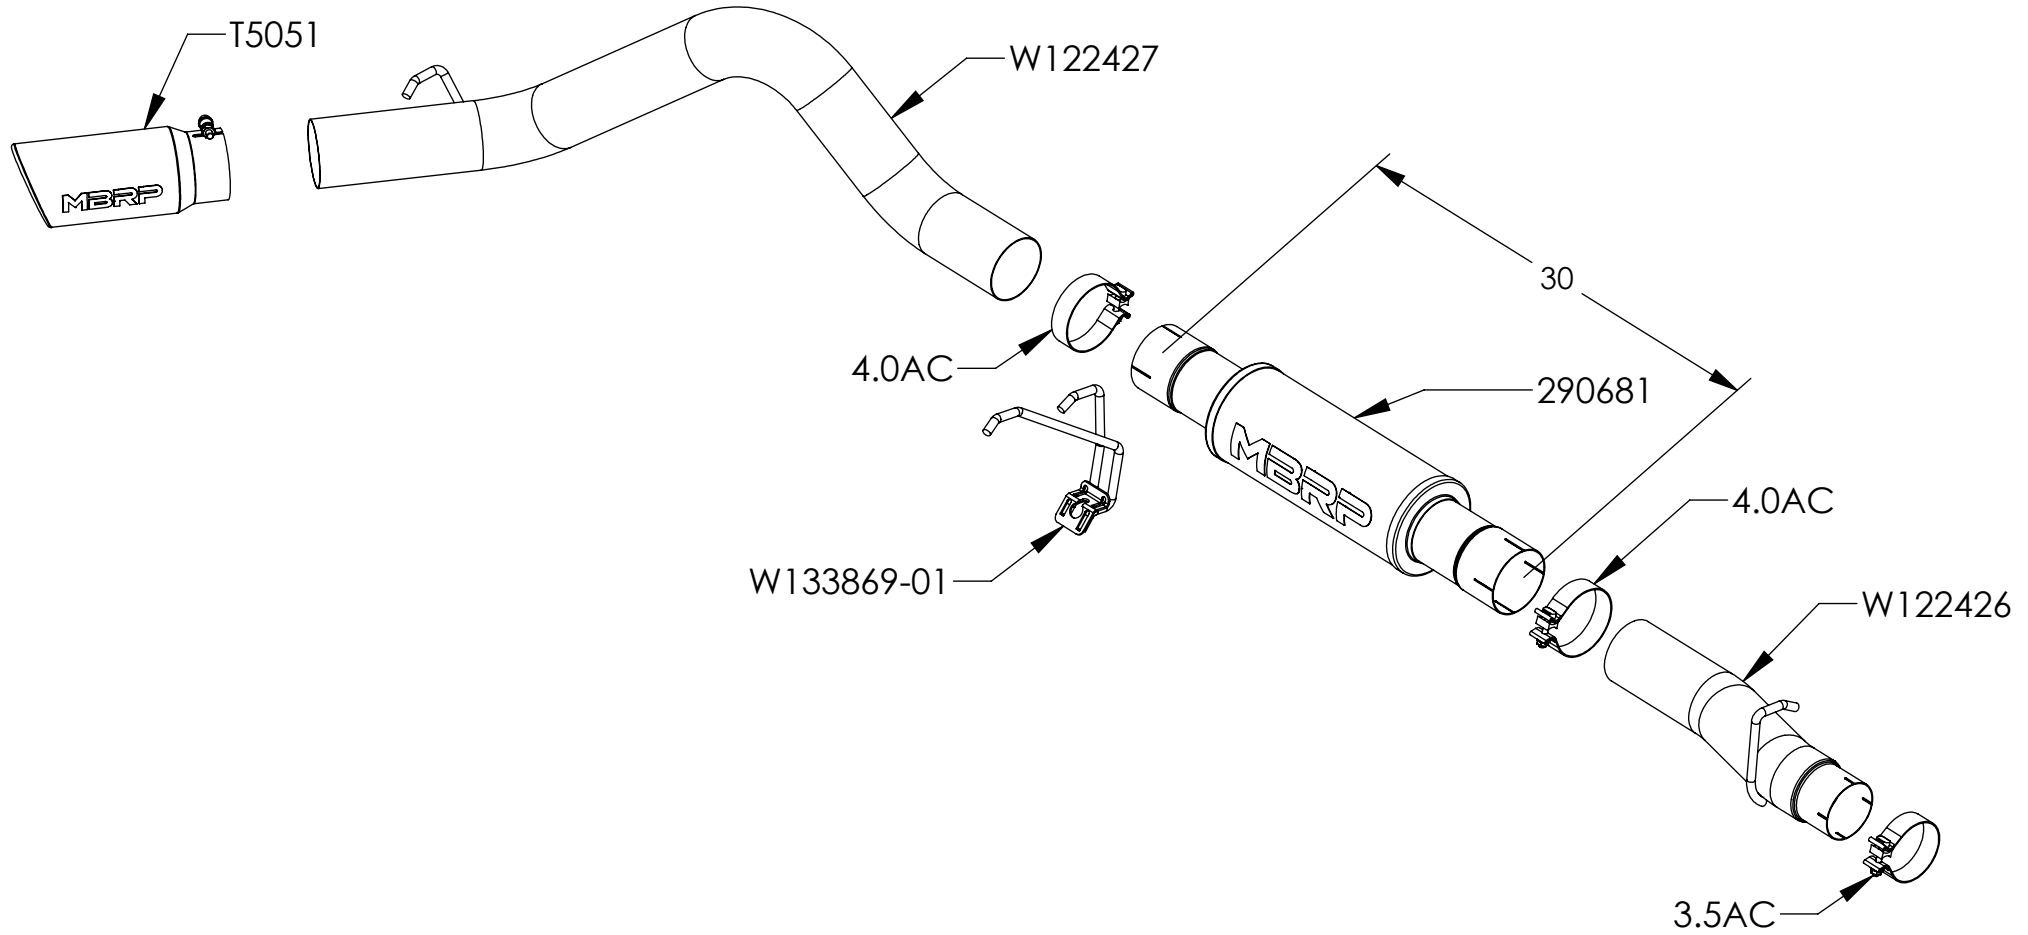

S6285AL

2004-2007 FORD E250/350, 6.0L DIESEL, 4"CAT BACK SINGLE

ITEM NO.	PART NUMBER	Description	S6285AL/QTY.
1	W122426	EXTENSION PIPE ASSEMBLY	1
2	290681	MUFFLER, 30"L SINGLE 4" (REPLACES 220019)	1
3	W122427	TAIL PIPE ASSEMBLY	1
4	W133869-01	HANGER ASSEMBLY	1
5	3.5AC	CLAMP, 3.5" BAND, ALUMINIZED STEEL	1
6	4.0AC	CLAMP, 4" BAND, ALUMINIZED STEEL	2
7	T5051	TIP, 4" IN, 5" OD SINGLE WALL TIP ROLLED LIP	1

17-MAR-21
REV:D

MBRP