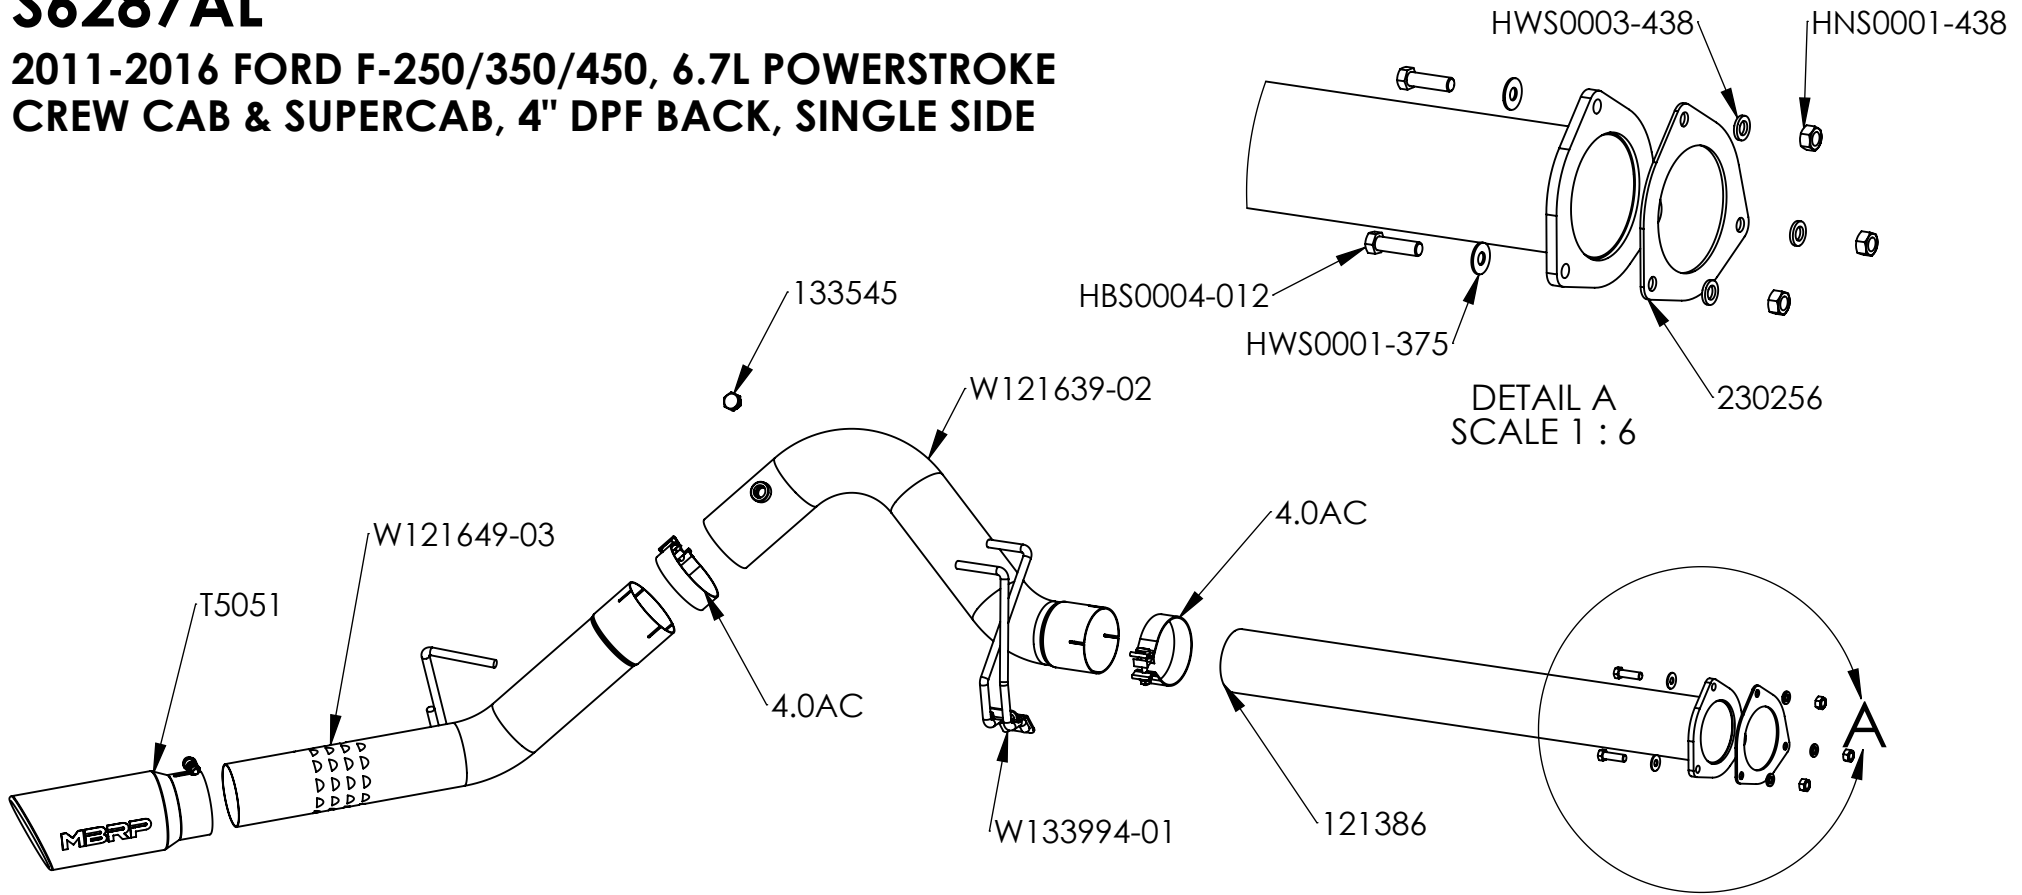

S6287AL

2011-2016 FORD F-250/350/450, 6.7L POWERSTROKE
CREW CAB & SUPERCAB, 4" DPF BACK, SINGLE SIDE

ITEM NO.	PART NUMBER	DESCRIPTION	S6287AL/QTY.
1	W121386	4" EXTENSION PIPE ASSY	1
2	W121639-02	PIPE, 4", OVER-AXLE (TWO PIECE W1X1385)	1
3	W121649-03	PIPE ASSEMBLY, 4" TAIL	1
4	W133994-01	HANG TIGHT™ HANGER	1
5	4.0AC	CLAMP, 4" BAND, ALUMINIZED STEEL	2
6	230256	DURAMAX PARTICULATE FILTER FLANGE GASKET	1
7	HBS0004-012	BOLT, HEX, 7/16-14 X 1 1/2"-GR5, ZN	3
8	HWS0001-375	WASHER, FLAT, 3/8", ZN	3
9	HWS0003-438	WASHER, LOCKING, 7/16", ZN	3
10	HNS0001-438	NUT, HEX, 7/16", ZINC COATED	3
11	133545	M22X1.5 HEX HEAD PLUG	1
12	T5051	TIP, 4" IN, 5" OD SINGLE WALL TIP ROLLED LIP	1