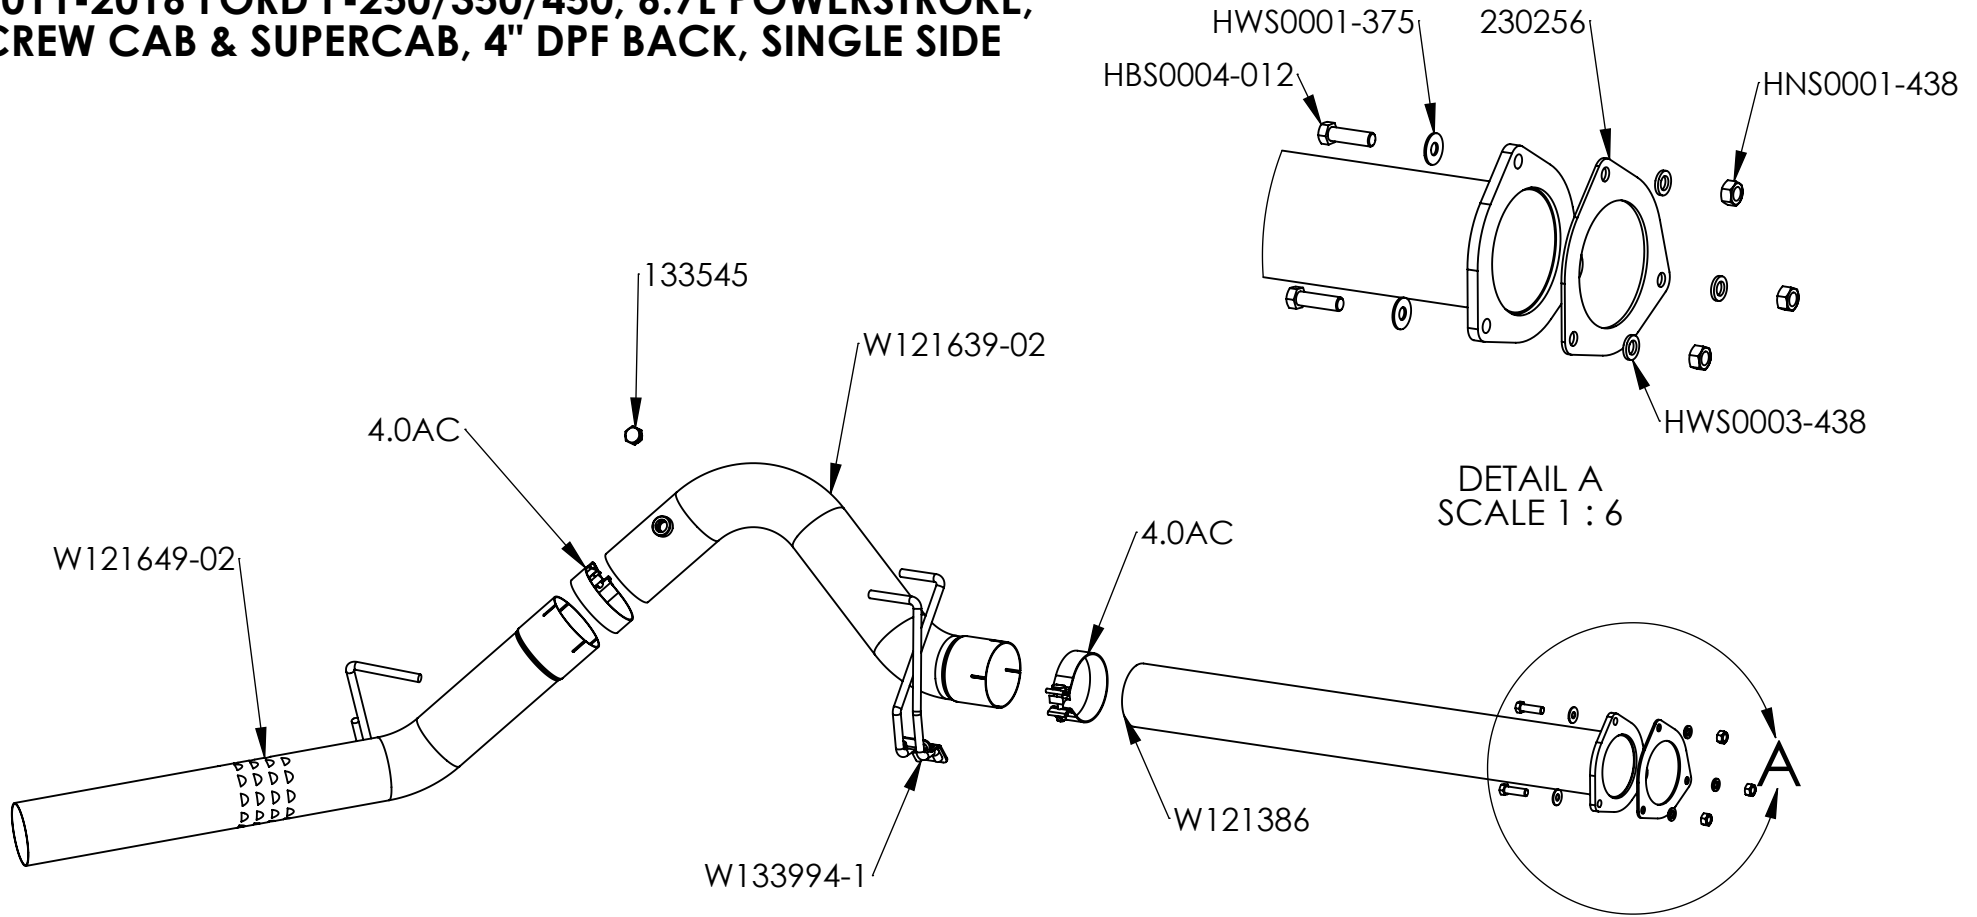

S6287PLM

2011-2016 FORD F-250/350/450, 6.7L POWERSTROKE,
CREW CAB & SUPERCAB, 4" DPF BACK, SINGLE SIDE

ITEM NO.	PART NUMBER	DESCRIPTION	S6287PLM/QTY.
1	W121386	4" EXTENSION PIPE ASSY	1
2	W121639-02	PIPE, 4", OVER-AXLE (TWO PIECE W1X1385)	1
3	W121649-02	PIPE ASSEMBLY, 4" TAIL	1
4	W133994-01	HANG TIGHT™ HANGER	1
5	4.0AC	CLAMP, 4" BAND, ALUMINIZED STEEL	2
6	230256	DURAMAX PARTICULATE FILTER FLANGE GASKET	1
7	HBS0004-012	BOLT, HEX, 7/16-14 X 1 1/2"-GR5, ZN	3
8	HWS0001-375	WASHER, FLAT, 3/8", ZN	3
9	HWS0003-438	WASHER, LOCKING, 7/16", ZN	3
10	HNS0001-438	NUT, HEX, 7/16", ZINC COATED	3
11	133545	M22X1.5 HEX HEAD PLUG	1