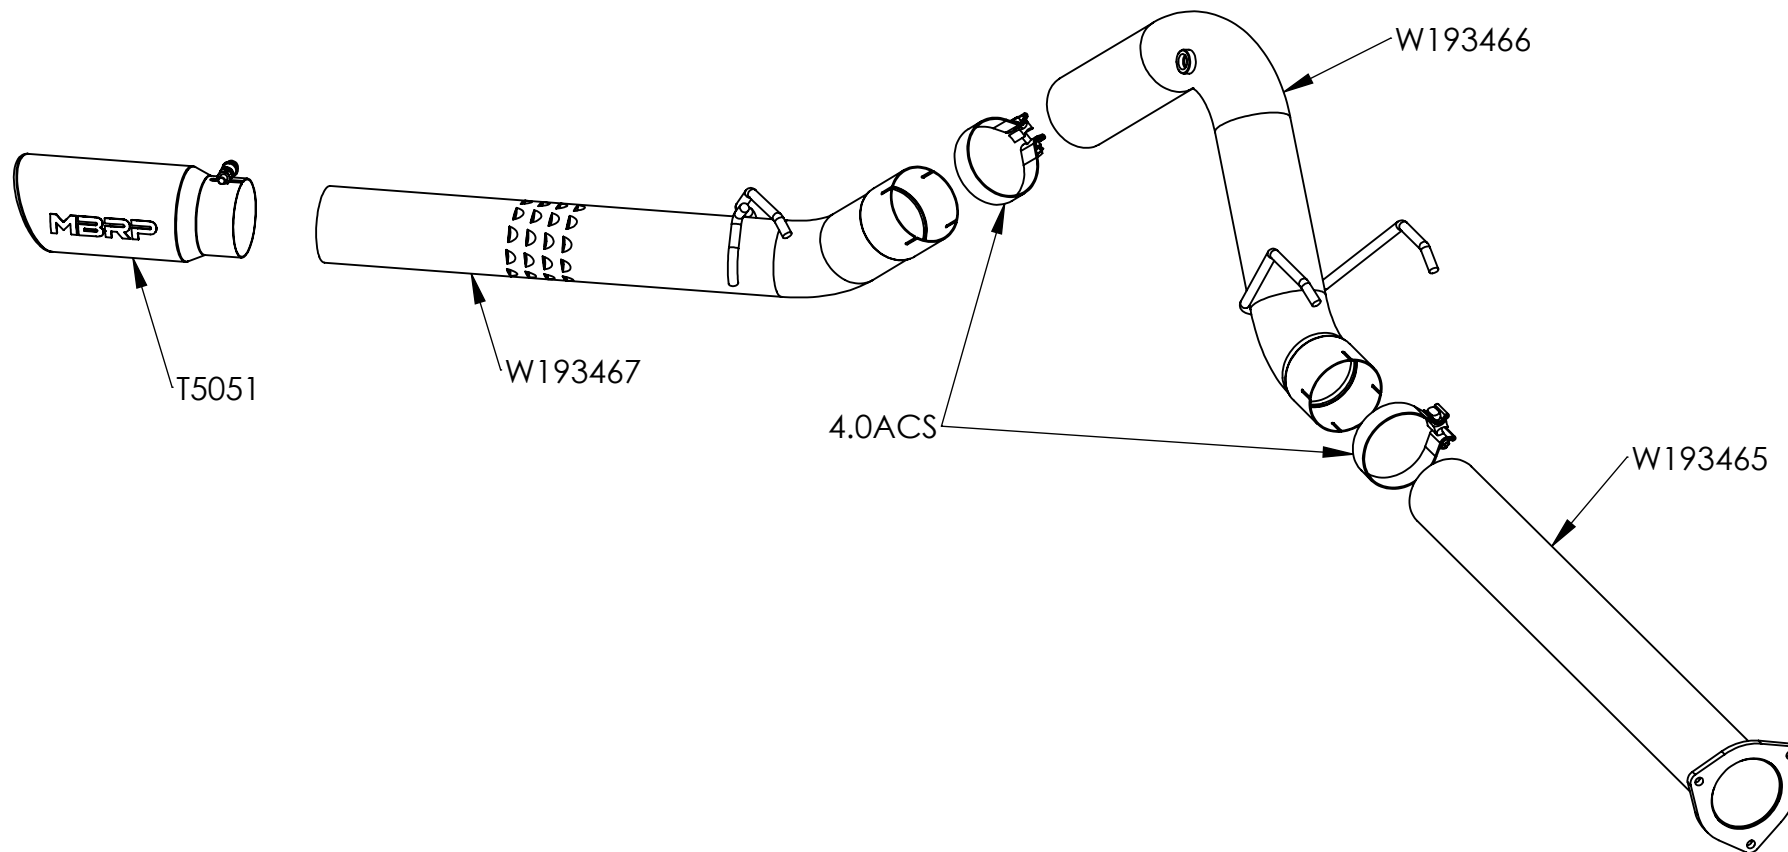

S6289409

2017-UP FORD F250/350/450, 6.7L POWERSTROKE, FILTER BACK,
4.0" SINGLE SIDE

ITEM NO.	PART NUMBER	DESCRIPTION	S6289409/ QTY
1	W193465	4" EXTENSION PIPE ASSY	1
2	W193466	PIPE ASSY, 4", OVER-AXLE	1
3	W193467	PIPE ASSY, 4" , TAIL	1
4	4.0ACS	CLAMP, 4" BAND, STAINLESS STEEL	2
5	T5051	TIP, 4" IN, 5" OD SINGLE WALL TIP ROLLED LIP	1