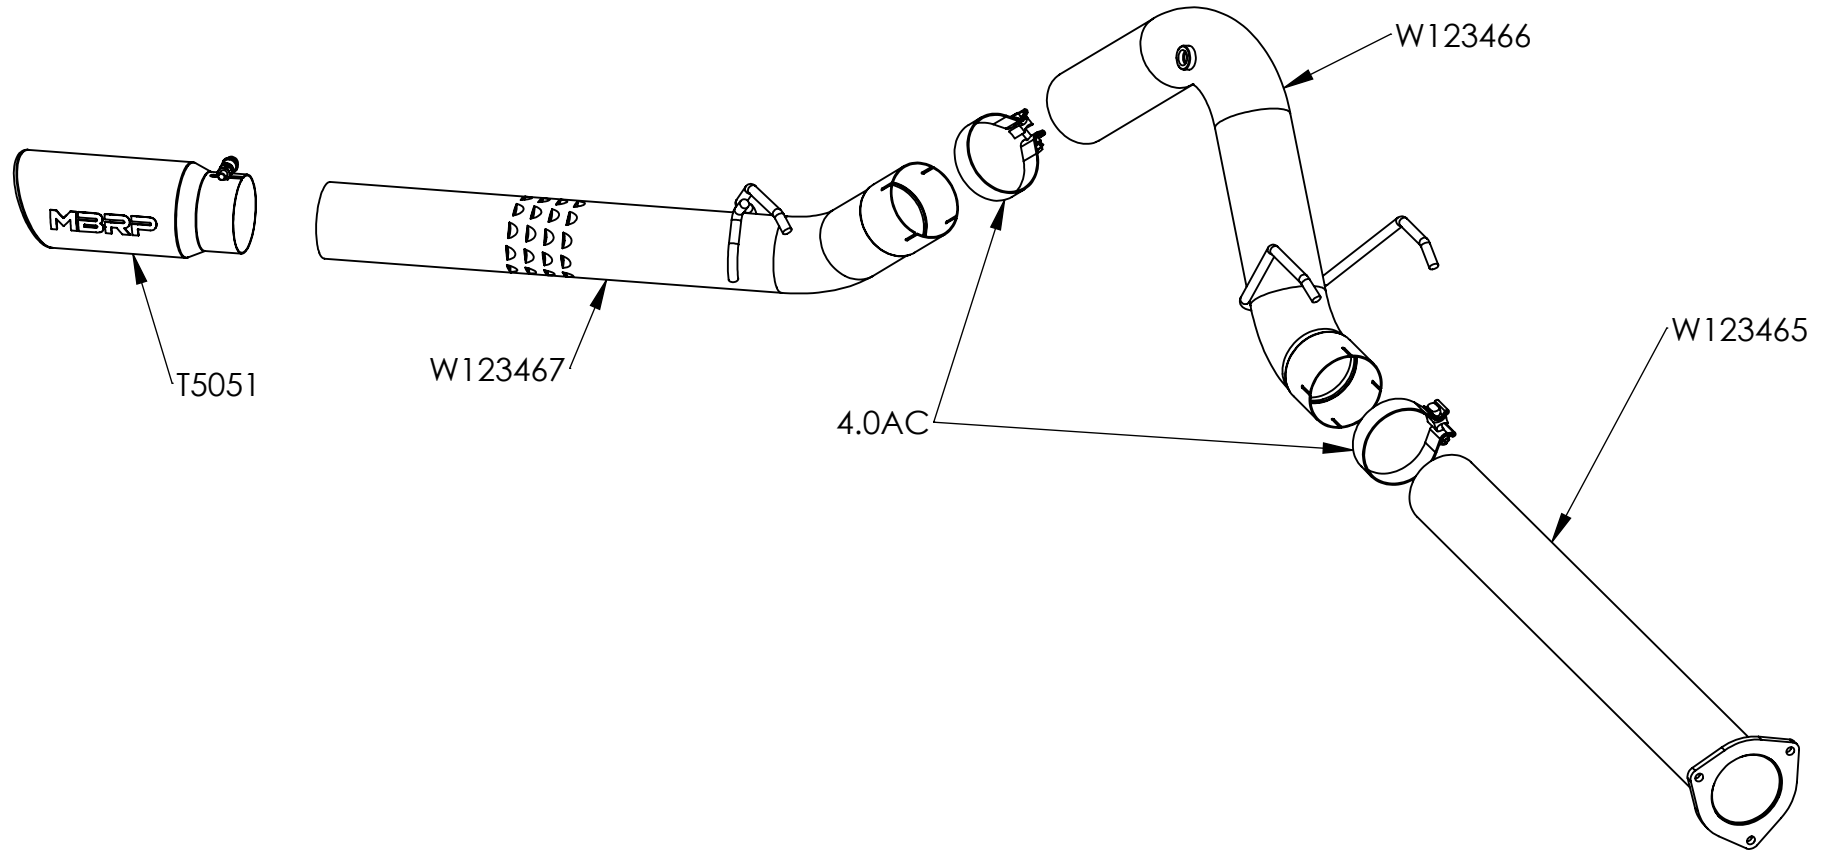

S6289AL

2017-UP FORD F250/350/450, 6.7L POWERSTROKE, FILTER BACK,
4.0" SINGLE SIDE

ITEM NO.	PART NUMBER	DESCRIPTION	S6289AL/ QTY.
1	W123465	4" EXTENSION PIPE ASSY	1
2	W123466	PIPE ASSY, 4", OVER-AXLE	1
3	W123467	PIPE ASSY, 4" , TAIL	1
4	4.0AC	CLAMP, 4" BAND, ALUMINIZED STEEL	2
5	T5051	TIP, 4" IN, 5" OD SINGLE WALL TIP ROLLED LIP	1

30-Mar-21
REV:C

MBRP