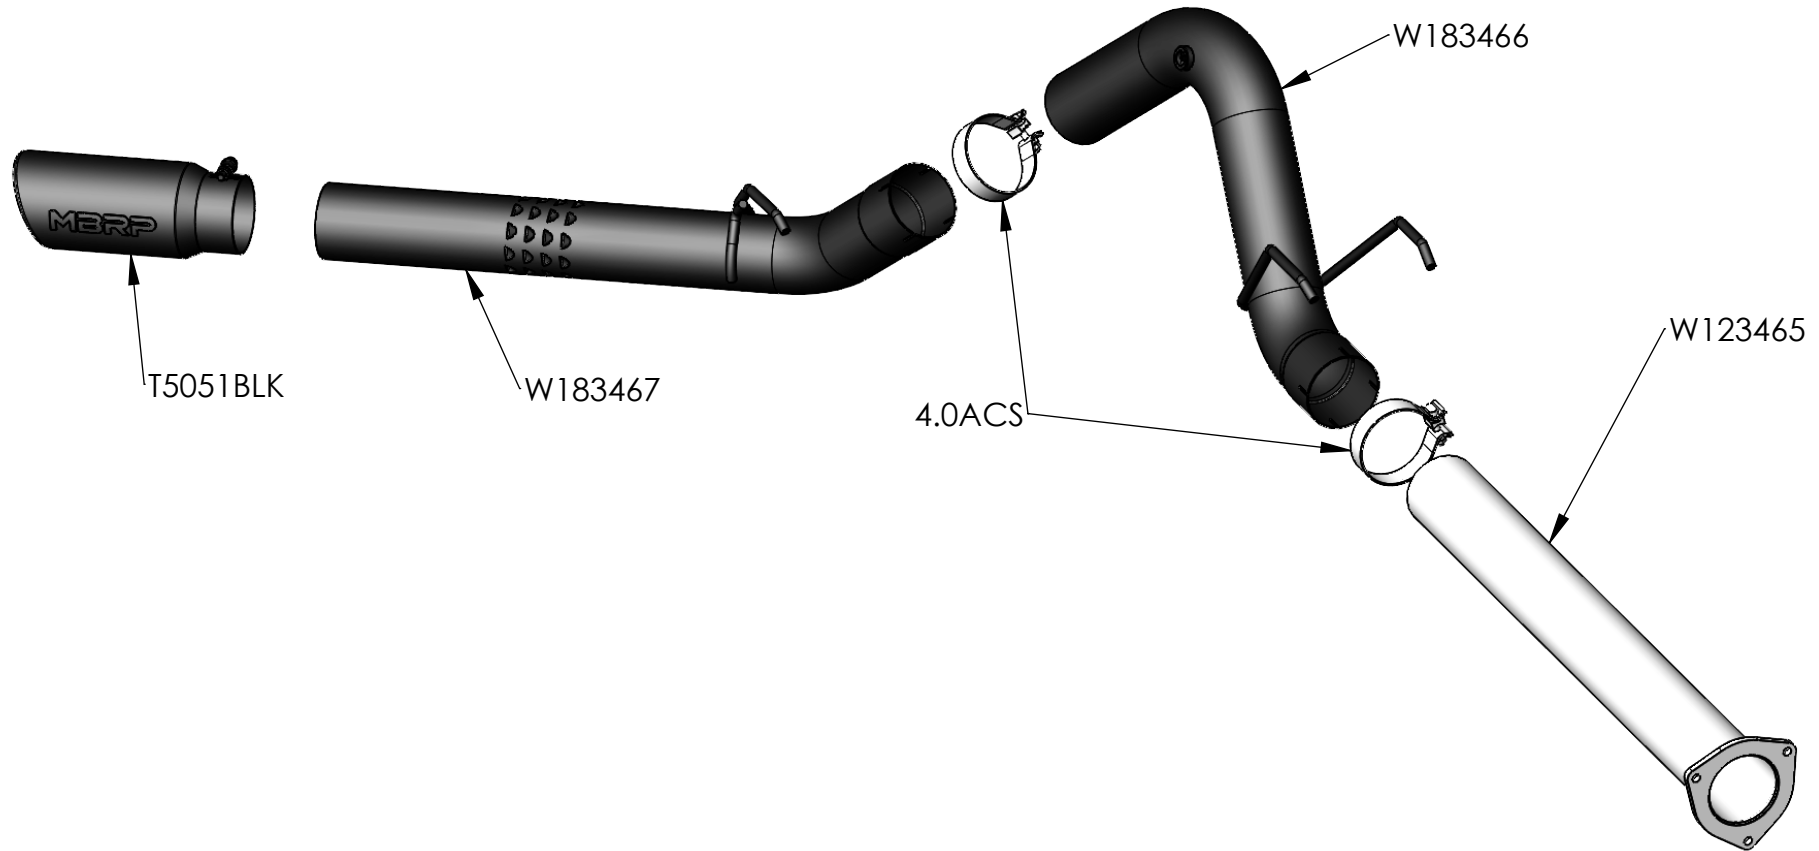

S6289BLK

2017-UP FORD F250/350/450, 6.7L POWERSTROKE, FILTER BACK,
4.0" SINGLE SIDE

| ITEM NO. | PART NUMBER | DESCRIPTION | S6289BLK/ QTY. |
|----------|-------------|--|-------------------|
| 1 | W123465 | 4" EXTENSION PIPE ASSY | 1 |
| 2 | W183466 | PIPE ASSY, 4", OVER-AXLE | 1 |
| 3 | W183467 | PIPE ASSY, 4" , TAIL | 1 |
| 4 | 4.0ACS | CLAMP, 4" BAND, STAINLESS STEEL | 2 |
| 5 | T5051BLK | TIP, 4" IN, 5" OD SINGLE WALL TIP ROLLED LIP | 1 |

30-Mar-21
REV:C

MBRP