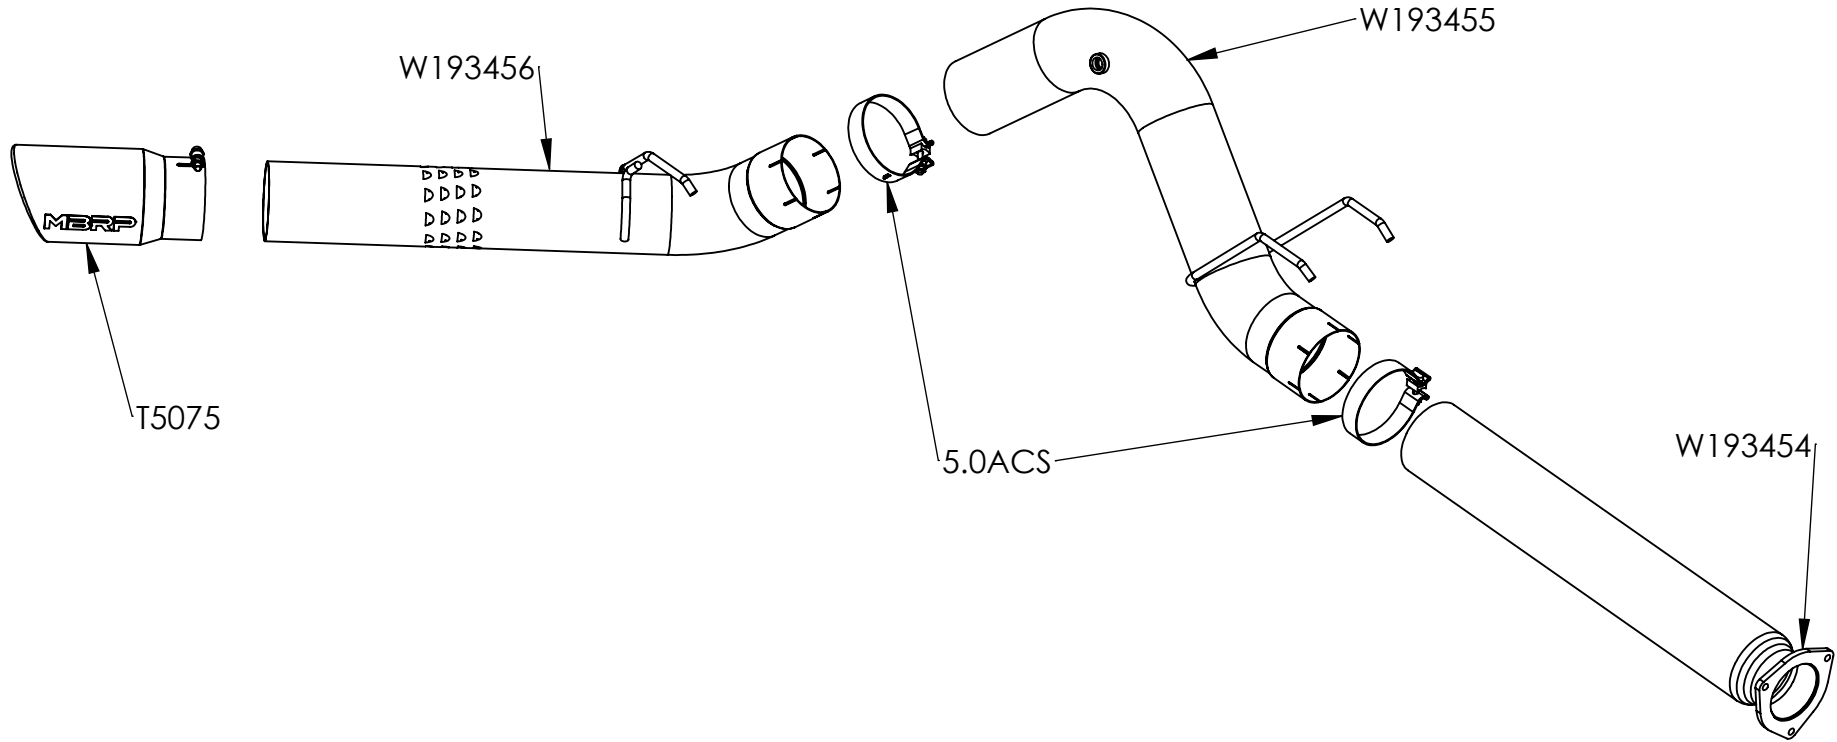

S62930409

2017-UP FORD F250/F350/F450, 6.7L POWERSTROKE, ALL EXCLUDING REGULAR CAB, FILTER BACK, 5.0" SINGLE SIDE

ITEM NO.	PART NUMBER	DESCRIPTION	S62930409 /QTY.
1	W193454	5" EXTENSION PIPE ASSY	1
2	W193455	PIPE ASSY, 5", OVER-AXLE	1
3	W193456	PIPE ASSY, 5" , TAIL	1
4	5.0ACS	CLAMP, 5" BAND, STAINLESS STEEL	2
5	T5075	TIP, 5" ID, 6" OD, SINGLE WALL ROLLED LIP	1